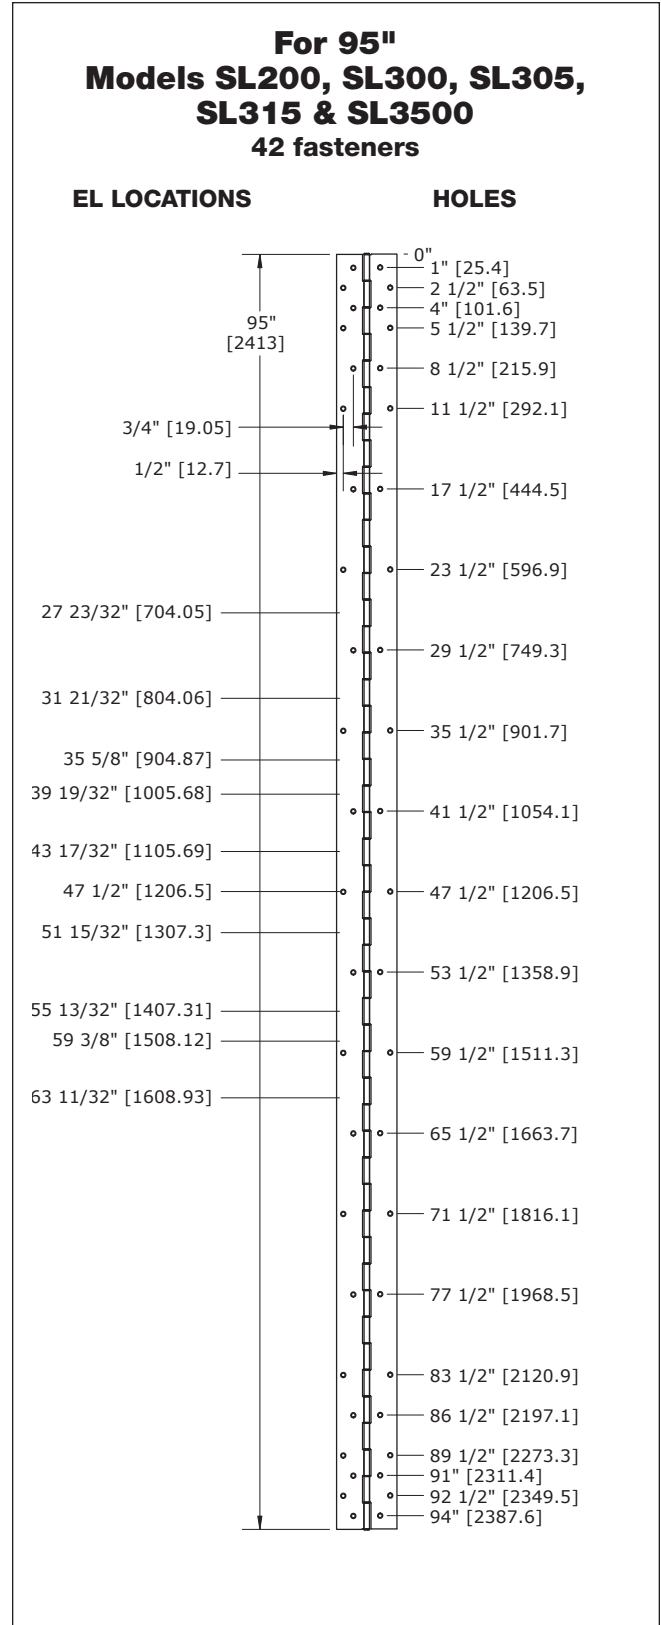

- All dimensions are measured in inches and [millimeters] from the top of the door to the centerline of the holes.
- Choose location for EL prep from locations dimensioned.

TEMPLATES

Concealed Pin & Barrel Hinges

- All dimensions are measured in inches and [millimeters] from the top of the door to the centerline of the holes.
- Choose location for EL prep from locations dimensioned.

- All dimensions are measured in inches and [millimeters] from the top of the door to the centerline of the holes.
- Choose location for EL prep from locations dimensioned.