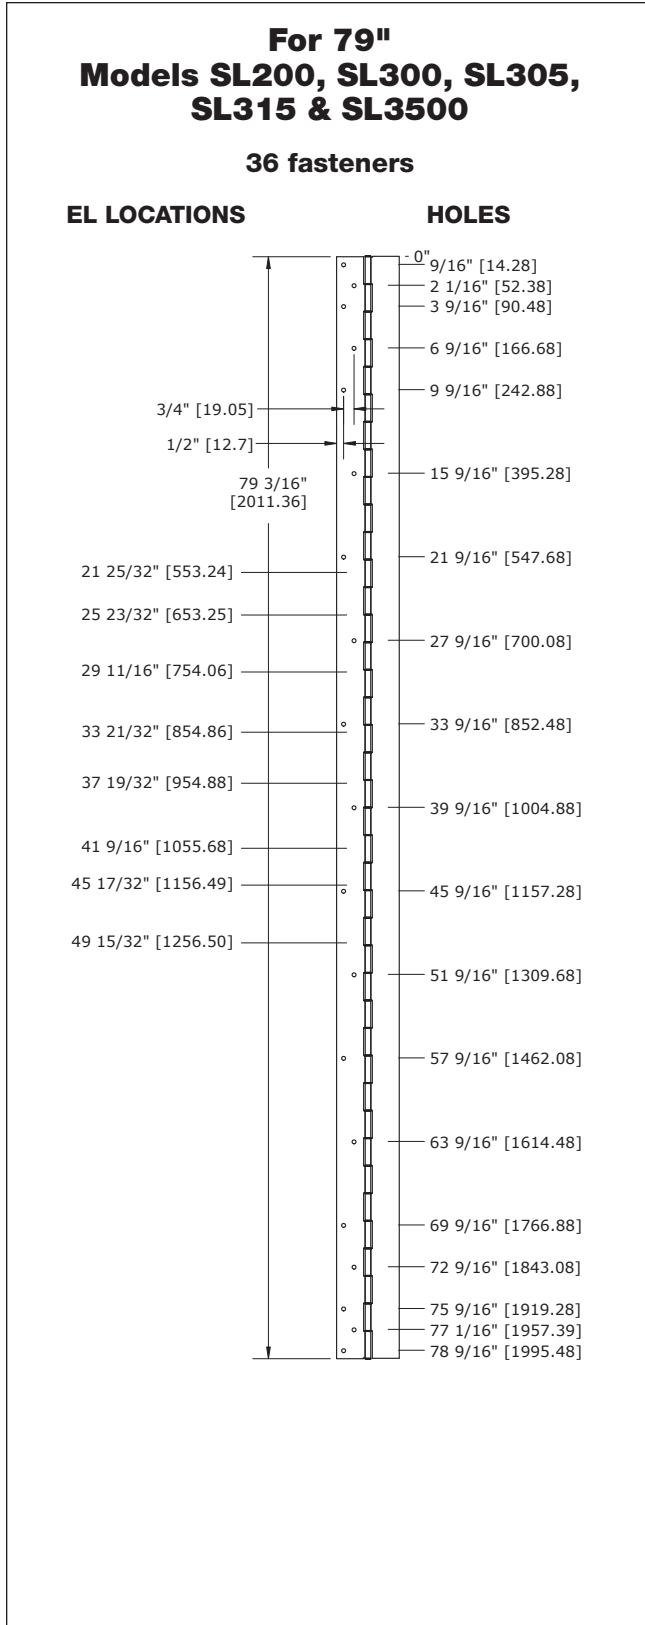

- All dimensions are measured in inches and [millimeters] from the top of the door to the centerline of the holes.
- Choose location for EL prep from locations dimensioned.

TEMPLATES

Concealed Pin & Barrel Hinges

- All dimensions are measured in inches and [millimeters] from the top of the door to the centerline of the holes.
- Choose location for EL prep from locations dimensioned.

- All dimensions are measured in inches and [millimeters] from the top of the door to the centerline of the holes.
- Choose location for EL prep from locations dimensioned.