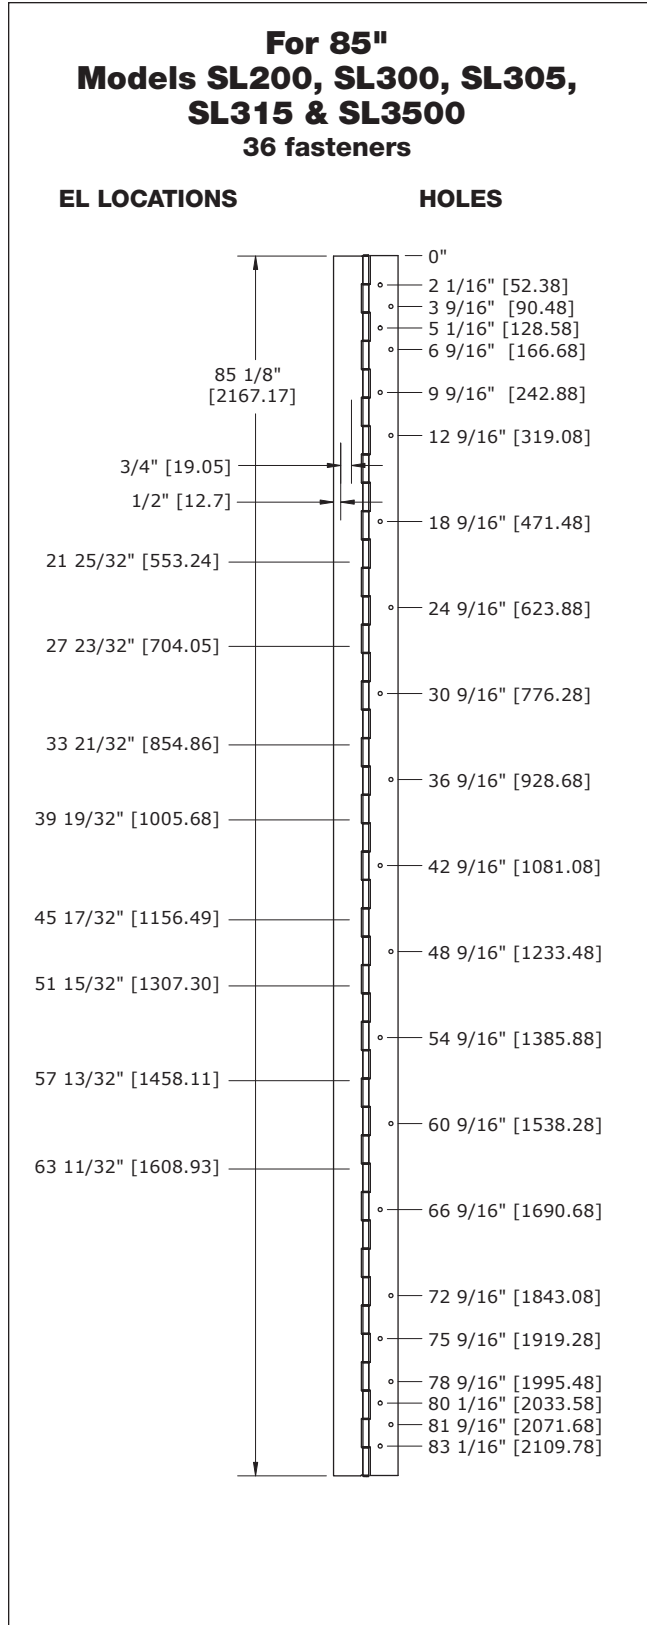

- All dimensions are measured in inches and [millimeters] from the top of the door to the centerline of the holes.
- Choose location for EL prep from locations dimensioned.

TEMPLATES

Concealed Pin & Barrel Hinges

- All dimensions are measured in inches and [millimeters] from the top of the door to the centerline of the holes.
- Choose location for EL prep from locations dimensioned.

- All dimensions are measured in inches and [millimeters] from the top of the door to the centerline of the holes.
- Choose location for EL prep from locations dimensioned.