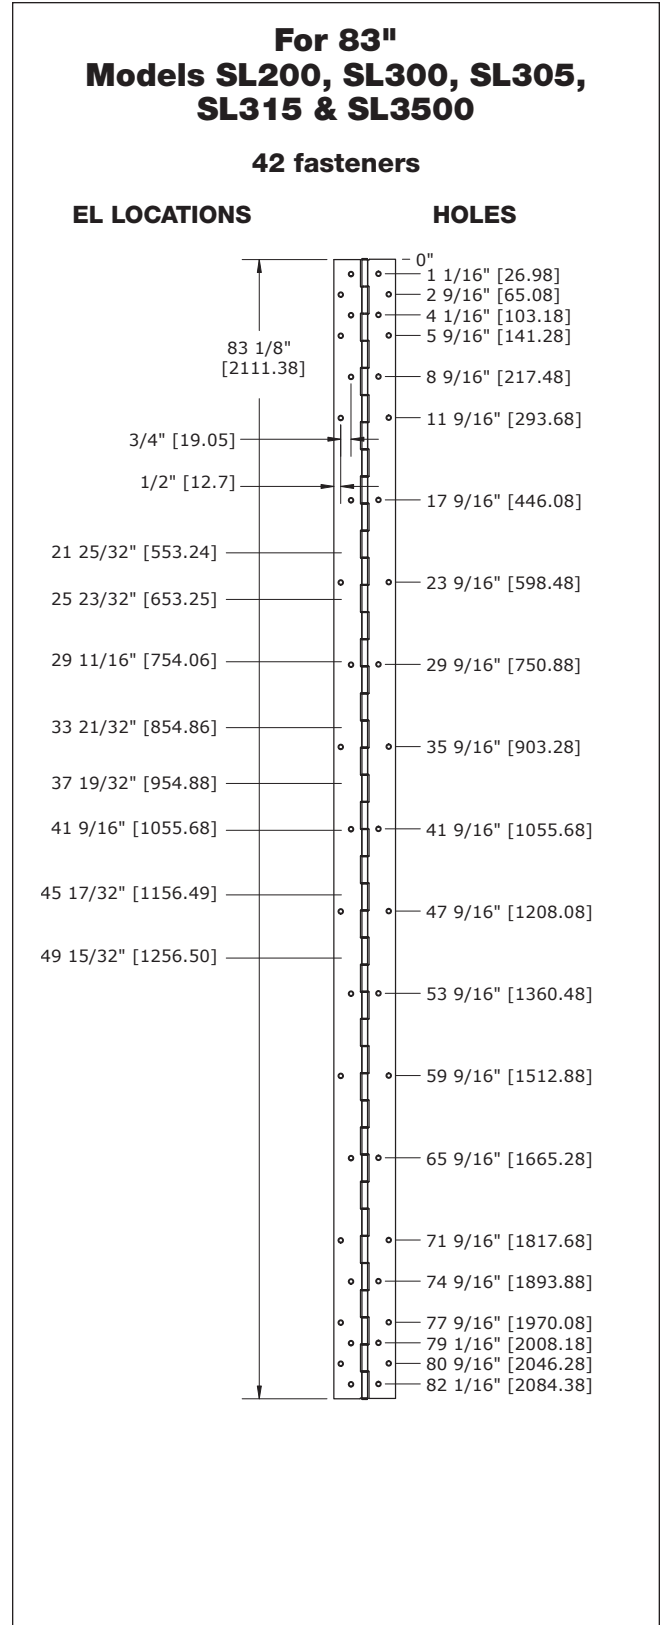

- All dimensions are measured in inches and [millimeters] from the top of the door to the centerline of the holes.
- Choose location for EL prep from locations dimensioned.

TEMPLATES

Concealed Pin & Barrel Hinges

- All dimensions are measured in inches and [millimeters] from the top of the door to the centerline of the holes.
- Choose location for EL prep from locations dimensioned.

- All dimensions are measured in inches and [millimeters] from the top of the door to the centerline of the holes.
- Choose location for EL prep from locations dimensioned.