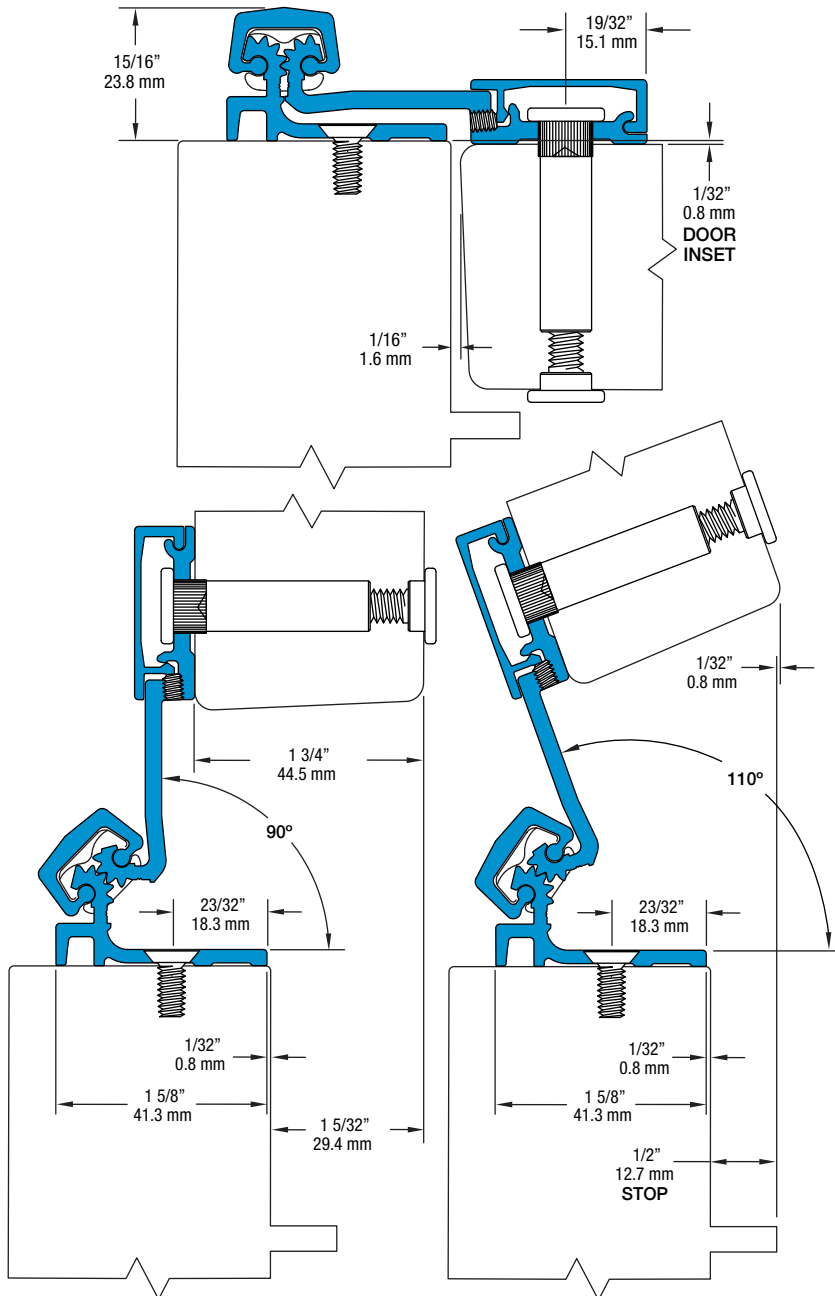

SL21 83" SD

All dimensions are measured in inches and [millimeters] from the top of the door to the centerline of the holes.

Dimensions shown inside boxes are frame facing mounting screw holes.

SL21 Profile

24 fasteners / 16 bearings
HOLE LOCATIONS
