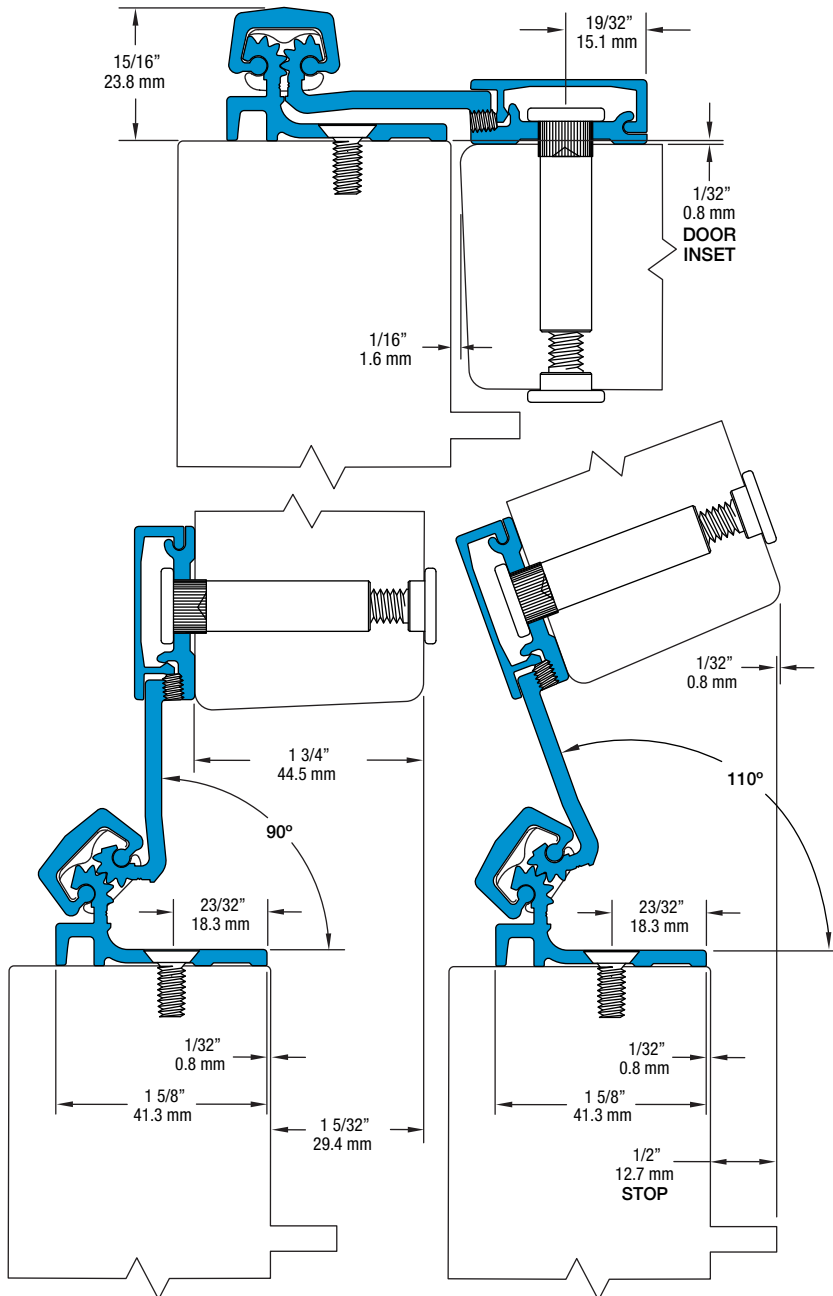

SL21 85" HD

All dimensions are measured in inches and [millimeters] from the top of the door to the centerline of the holes.

Dimensions shown inside boxes are frame facing mounting screw holes.

SL21 Profile

24 fasteners / 32 bearings
HOLE LOCATIONS
