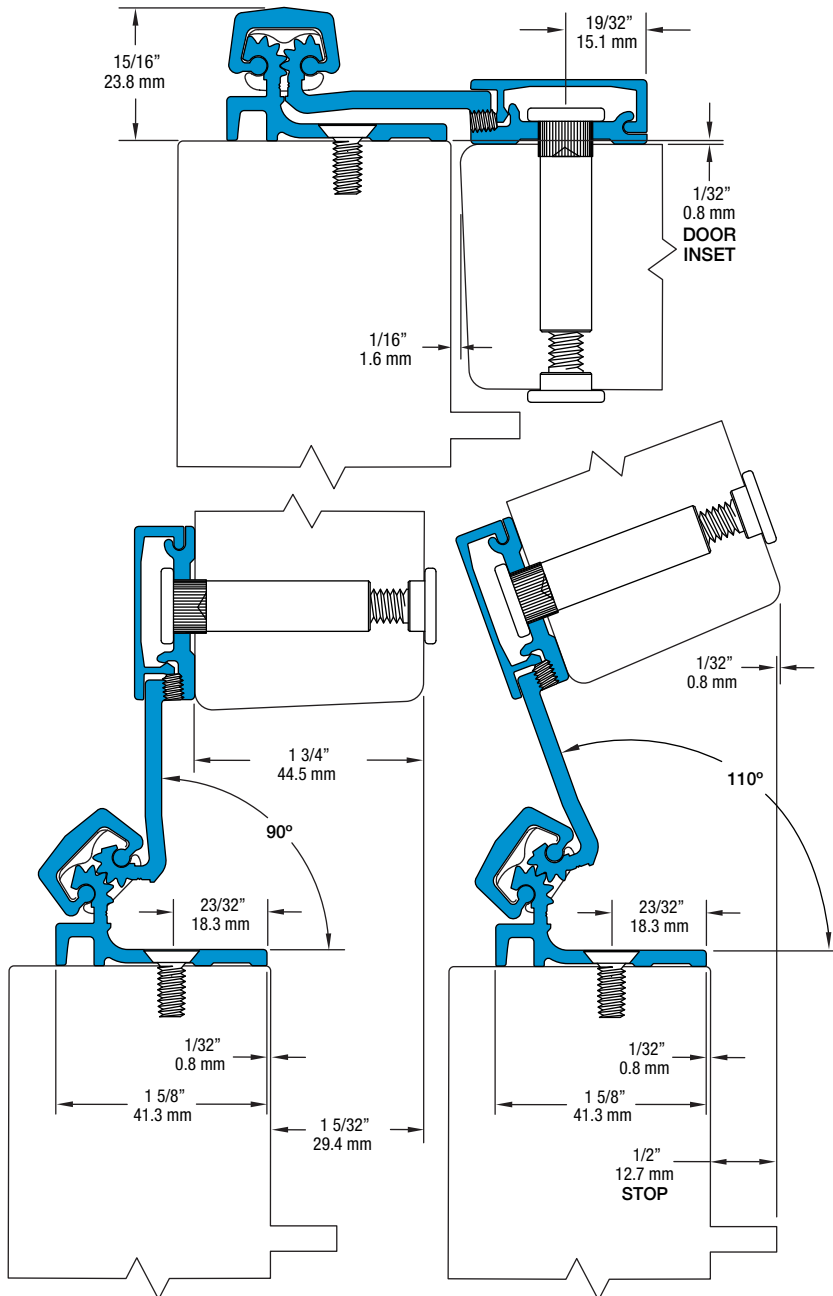

SL21 85" SD

All dimensions are measured in inches and [millimeters] from the top of the door to the centerline of the holes.

Dimensions shown inside boxes are frame facing mounting screw holes.

SL21 Profile

24 fasteners / 16 bearings
HOLE LOCATIONS
