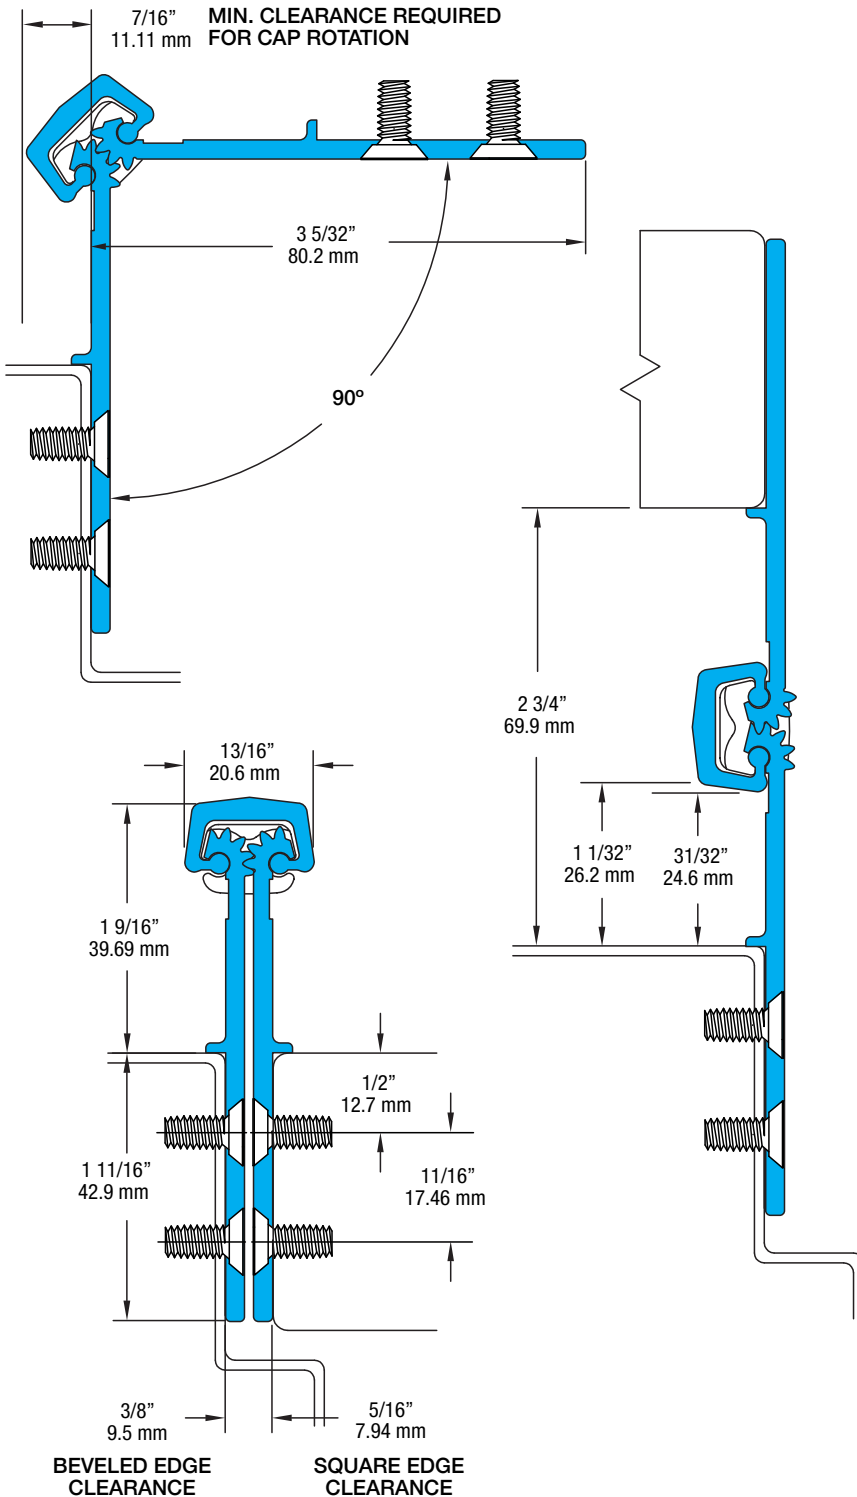

SL40 83" HD

All dimensions are measured in inches and [millimeters] from the top of the door to the centerline of the holes.

SL40 Profile

38 fasteners / 32 bearings
HOLES
