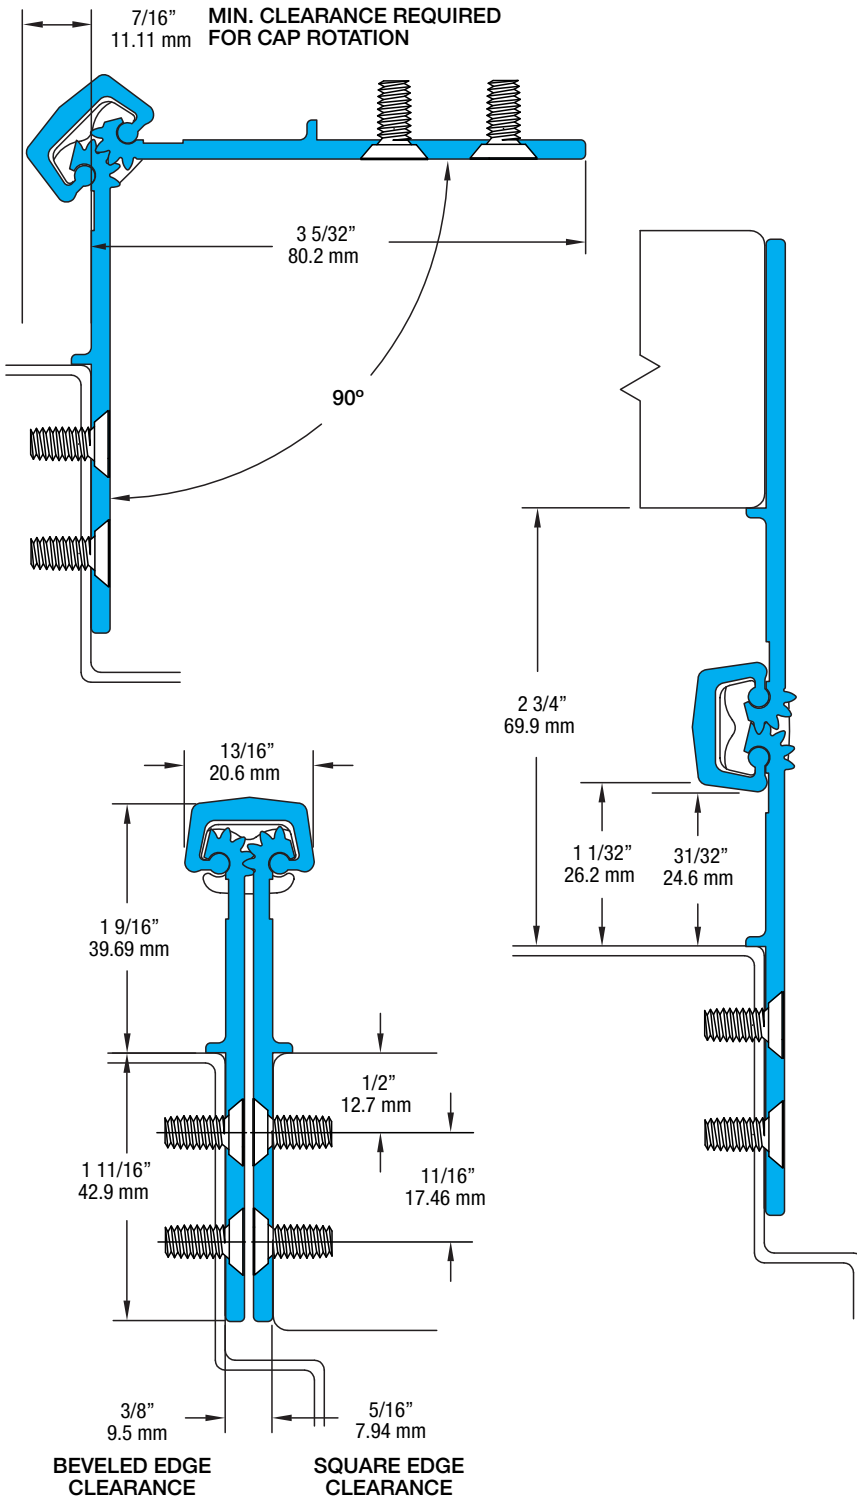

**SL40 95" HD**

All dimensions are measured in inches and [millimeters] from the top of the door to the centerline of the holes.

**SL40 Profile**

**42 fasteners / 36 bearings**
**HOLES**
