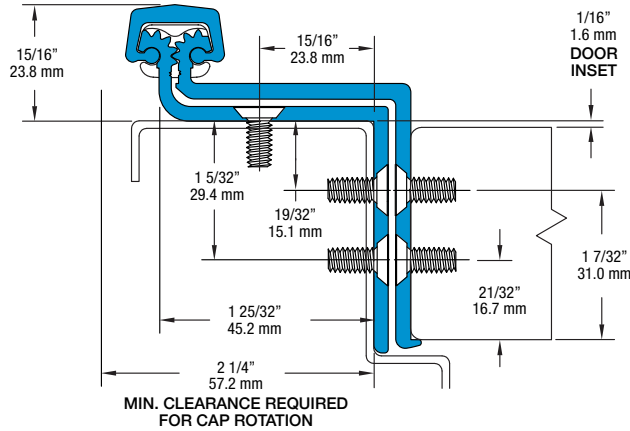

Swing Clear Geared Hinges

SL41 120" HD

All dimensions are measured in inches and [millimeters] from the top of the door to the centerline of the holes.

Dimensions shown inside boxes are frame facing mounting screw holes.

SL41 Profile

52 fasteners / 47 bearings

HOLES

FRAME FACE HOLES