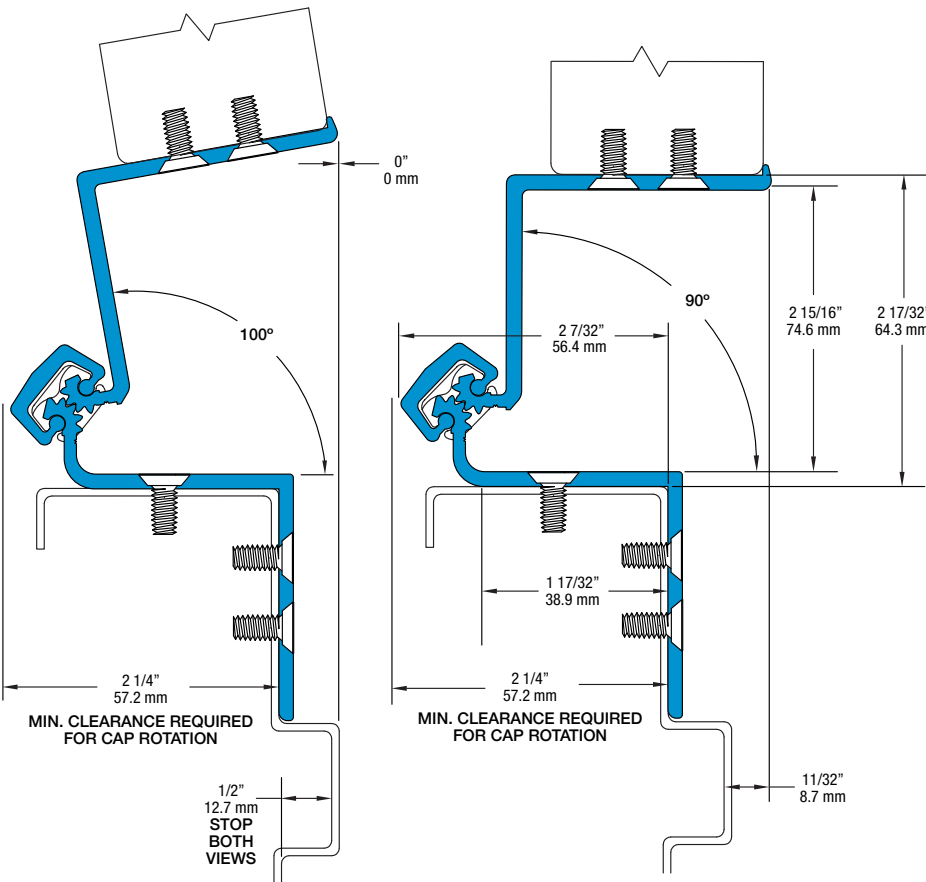

Swing Clear Geared Hinges

SL41 120" HD

All dimensions are measured in inches and [millimeters] from the top of the door to the centerline of the holes.

Dimensions shown inside boxes are frame facing mounting screw holes.

SL41 Profile

52 fasteners / 47 bearings

HOLES

FRAME FACE HOLES