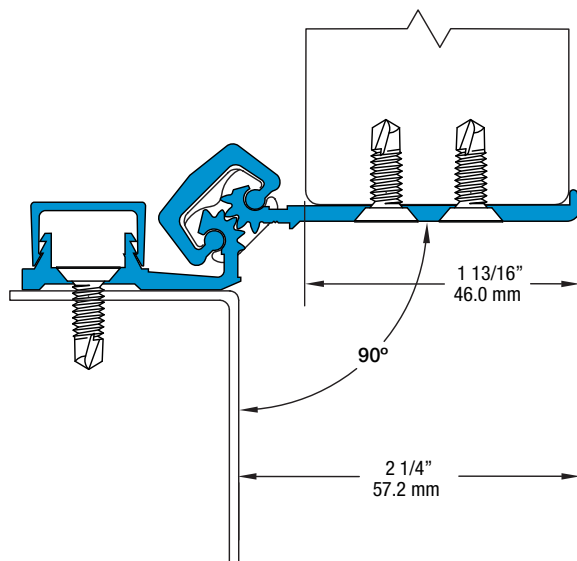

## SL52 83" HD

All dimensions are measured in inches and [millimeters] from the top of the door to the centerline of the holes.

### 33 fasteners / 32 bearings