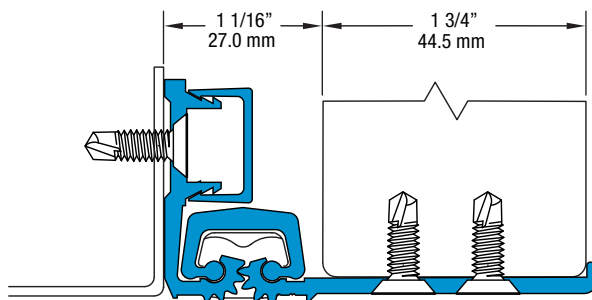

Half Mortise Geared Hinges

SL52 83" HD

All dimensions are measured in inches and [millimeters] from the top of the door to the centerline of the holes.

SL52 Profile