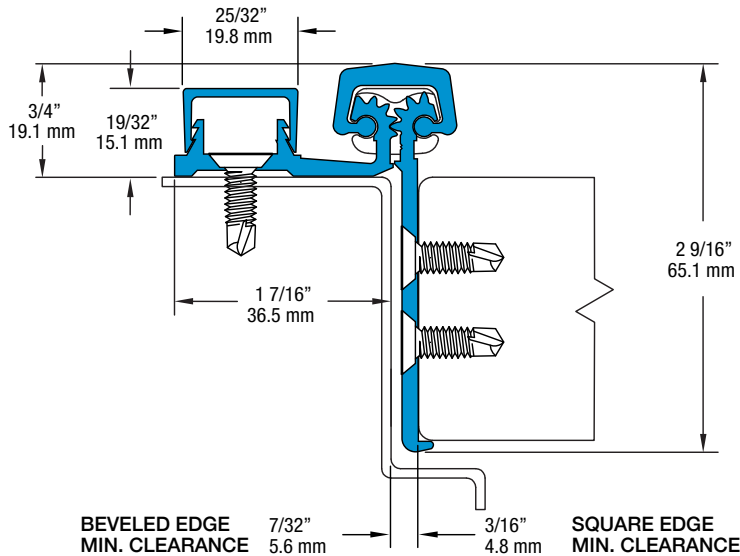

# Half Mortise Geared Hinges

## SL52 83" HD

All dimensions are measured in inches and [millimeters] from the top of the door to the centerline of the holes.

### 33 fasteners / 32 bearings