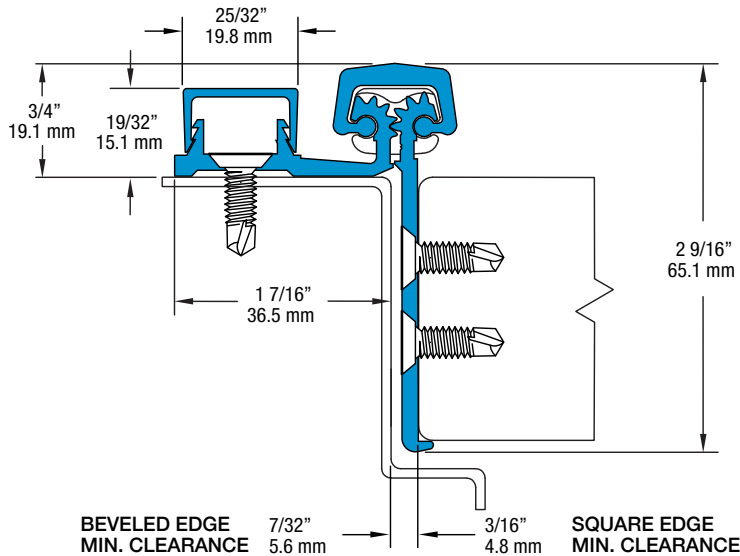

Half Mortise Geared Hinges

SL52 95" HD

All dimensions are measured in inches and [millimeters] from the top of the door to the centerline of the holes.

SL52 Profile

36 fasteners / 36 bearings

FRAME LEAF HOLES

DOOR LEAF HOLES