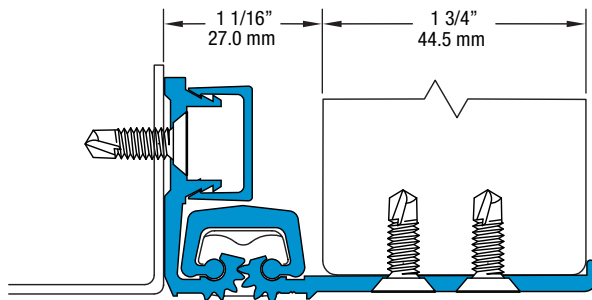

Half Mortise Geared Hinges

SL52 95" HD

All dimensions are measured in inches and [millimeters] from the top of the door to the centerline of the holes.

SL52 Profile

36 fasteners / 36 bearings

FRAME LEAF HOLES