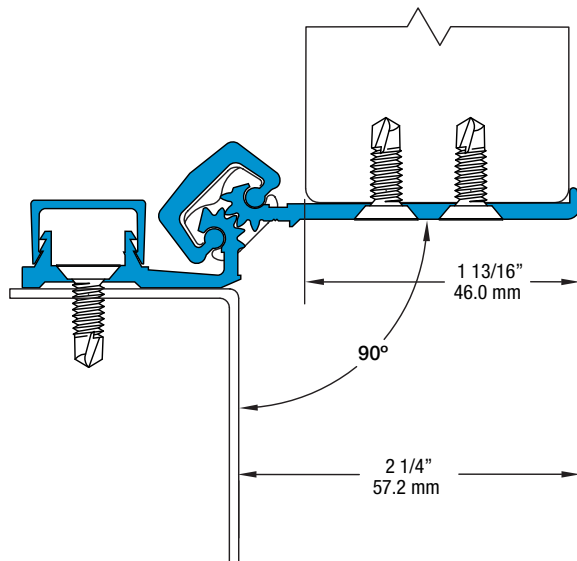

Half Mortise Geared Hinges

SL52 95" HD

All dimensions are measured in inches and [millimeters] from the top of the door to the centerline of the holes.

SL52 Profile

36 fasteners / 36 bearings

FRAME LEAF HOLES

DOOR LEAF HOLES