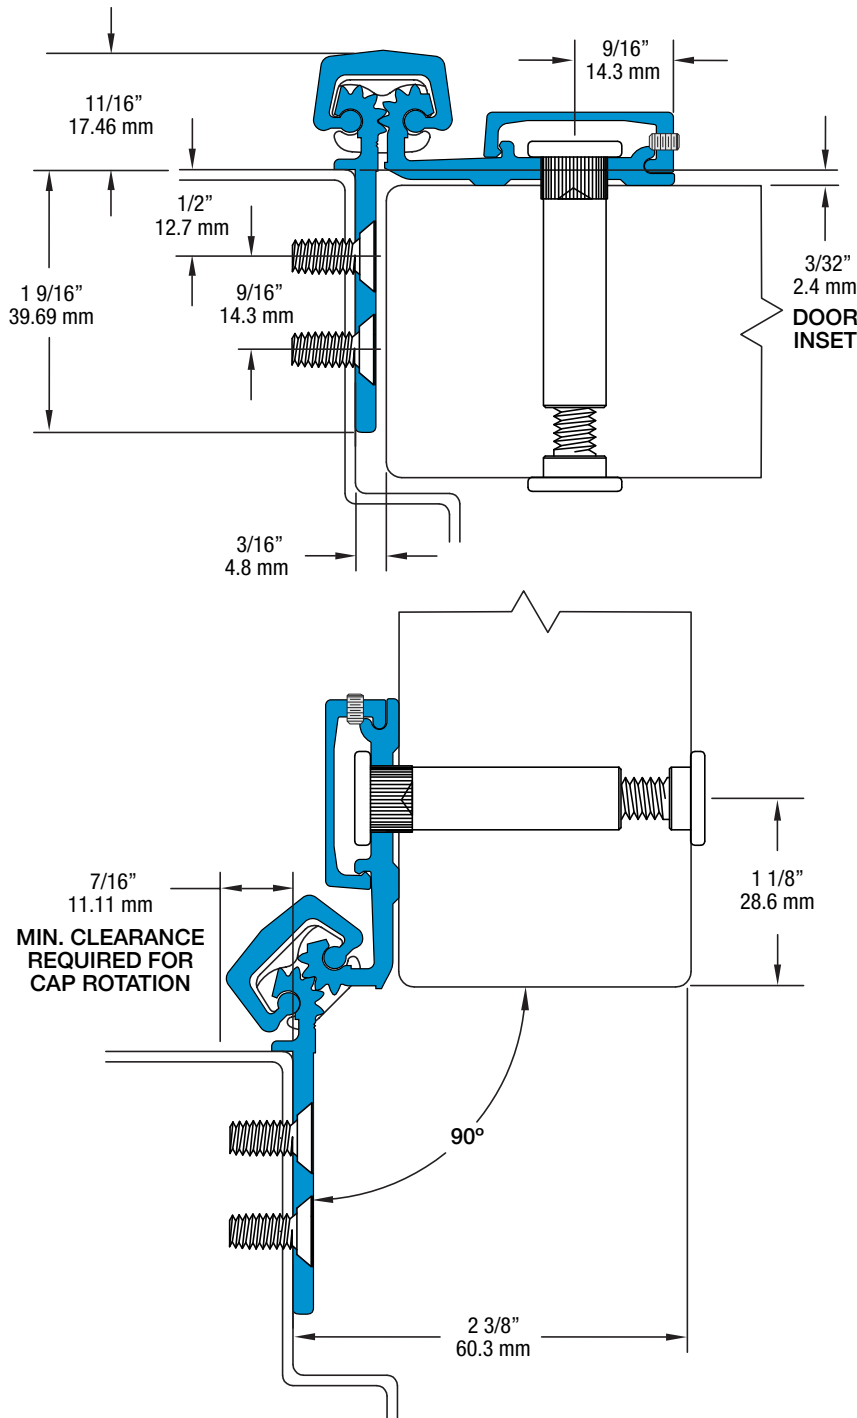

# Half Surface Geared Hinges

## SL53 83" HD

All dimensions are measured in inches and [millimeters] from the top of the door to the centerline of the holes.

Dimensions shown inside boxes are locator screw mounting holes.

### SL53 Profile

### 29 fasteners / 32 bearings