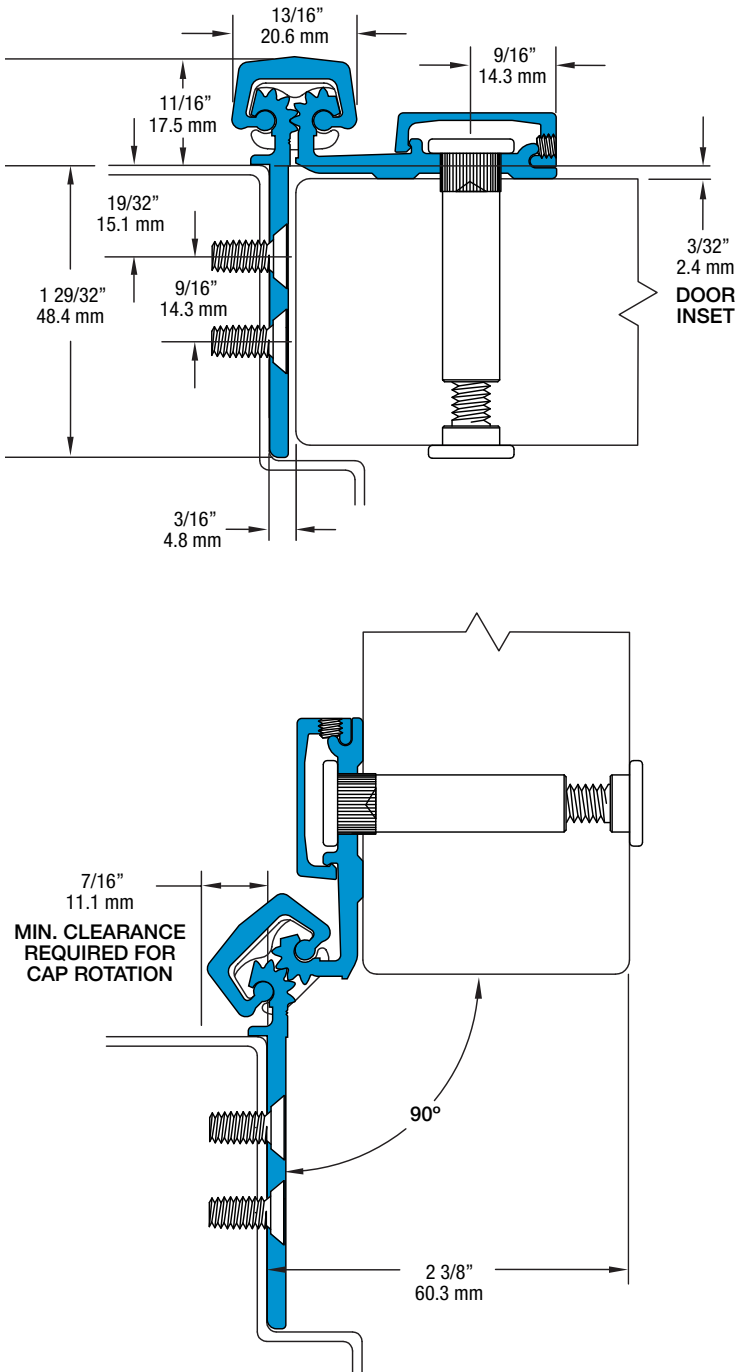

Half Surface Geared Hinges

SL54 85" HD

All dimensions are measured in inches and [millimeters] from the top of the door to the centerline of the holes.

Dimensions shown inside boxes are locator screw mounting holes.

SL54 Profile

29 fasteners / 32 bearings

FRAME LEAF HOLES

DOOR LEAF HOLES