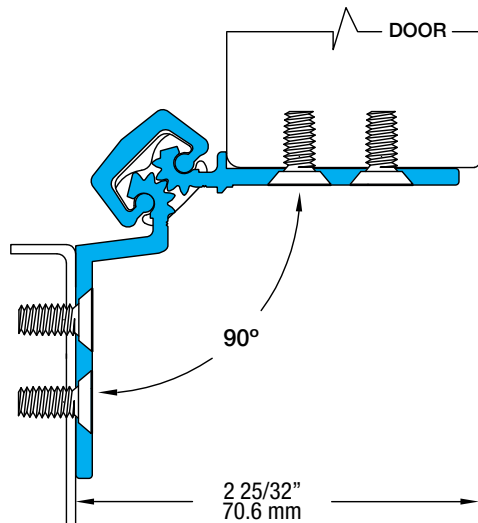

SL71 95" HD

All dimensions are measured in inches and [millimeters] from the top of the door to the centerline of the holes.

36 fasteners / 40 bearings

SL71 Profile

HOLES