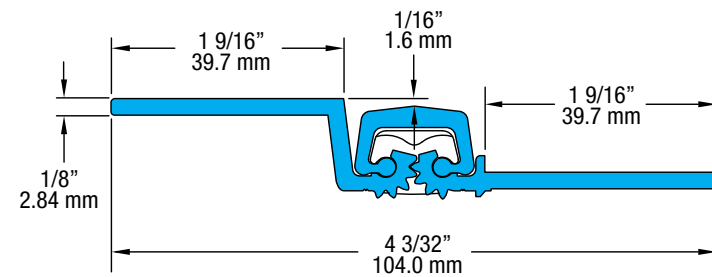

SL71 95" HD

All dimensions are measured in inches and [millimeters] from the top of the door to the centerline of the holes.

36 fasteners / 40 bearings

SL71 Profile

HOLES