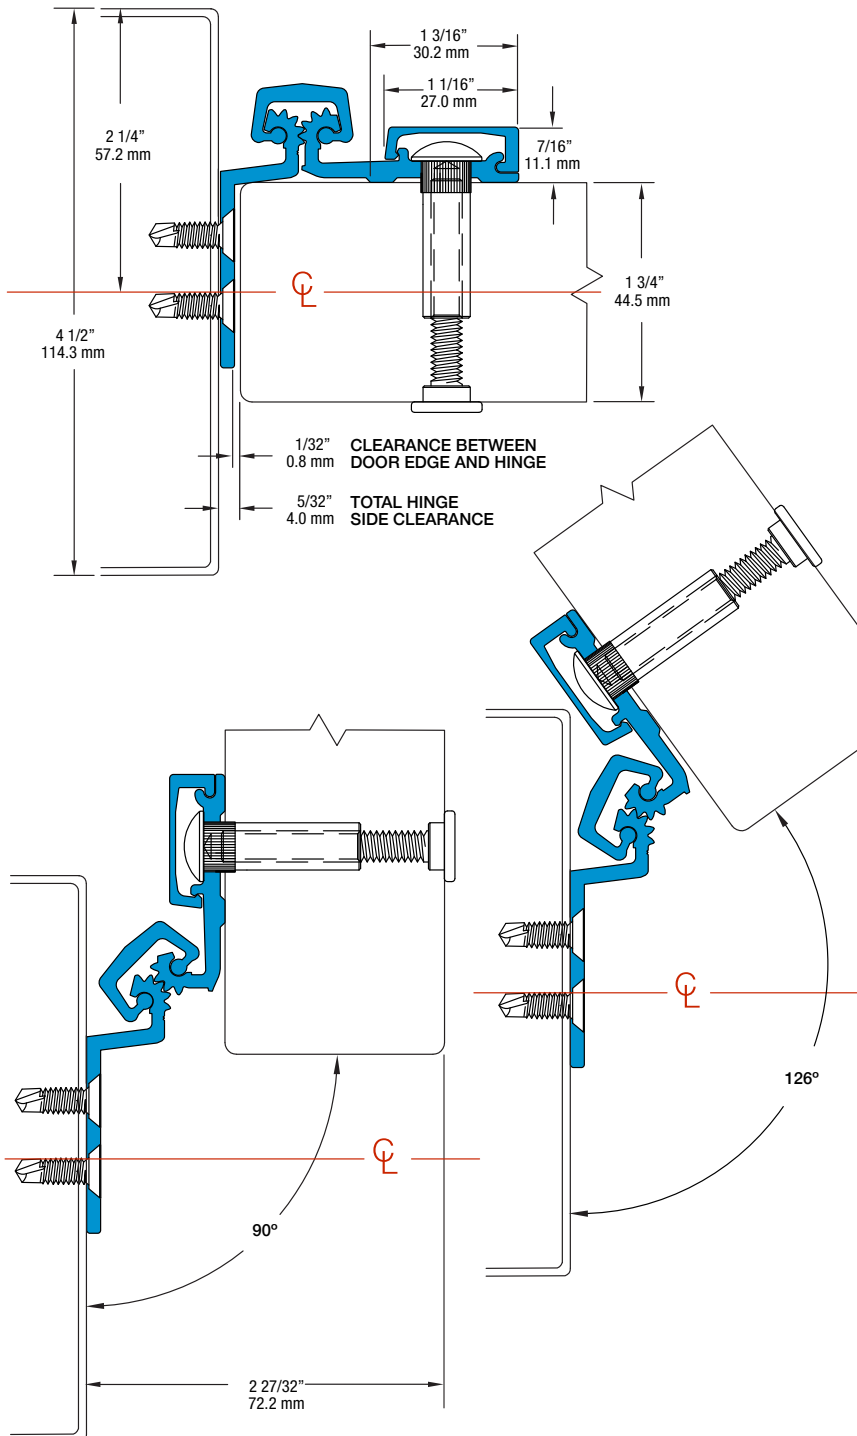

Half Surface Geared Hinges

SL77 83" HD

All dimensions are measured in inches and [millimeters] from the top of the door to the centerline of the holes.

Dimensions shown inside boxes are locator screw mounting holes.

SL77 Center Hung Profile

32 fasteners / 33 bearings

FRAME LEAF HOLES

DOOR LEAF HOLES

FRAME LEAF HOLES	DOOR LEAF HOLES
1 1/2 [38.1]	0 [0]
3 1/2 [88.9]	1 1/2 [38.1]
5 1/2 [139.7]	3 [76.2]
10 [254.0]	7 1/2 [190.5]
20 [508.0]	17 1/2 [444.5]
30 [762.0]	22 1/2 [571.5]
41 1/2 [1054.1]	27 1/2 [698.5]
53 [1346.2]	37 1/2 [952.5]
63 [1600.2]	45 1/2 [1155.7]
73 [1854.2]	55 1/2 [1409.7]
77 1/2 [1968.5]	60 1/2 [1536.7]
79 1/2 [2019.3]	65 1/2 [1663.7]
81 1/2 [2070.1]	75 1/2 [1917.7]
	80 [2030.0]
	81 1/2 [2070.1]
	83 [2108.2]