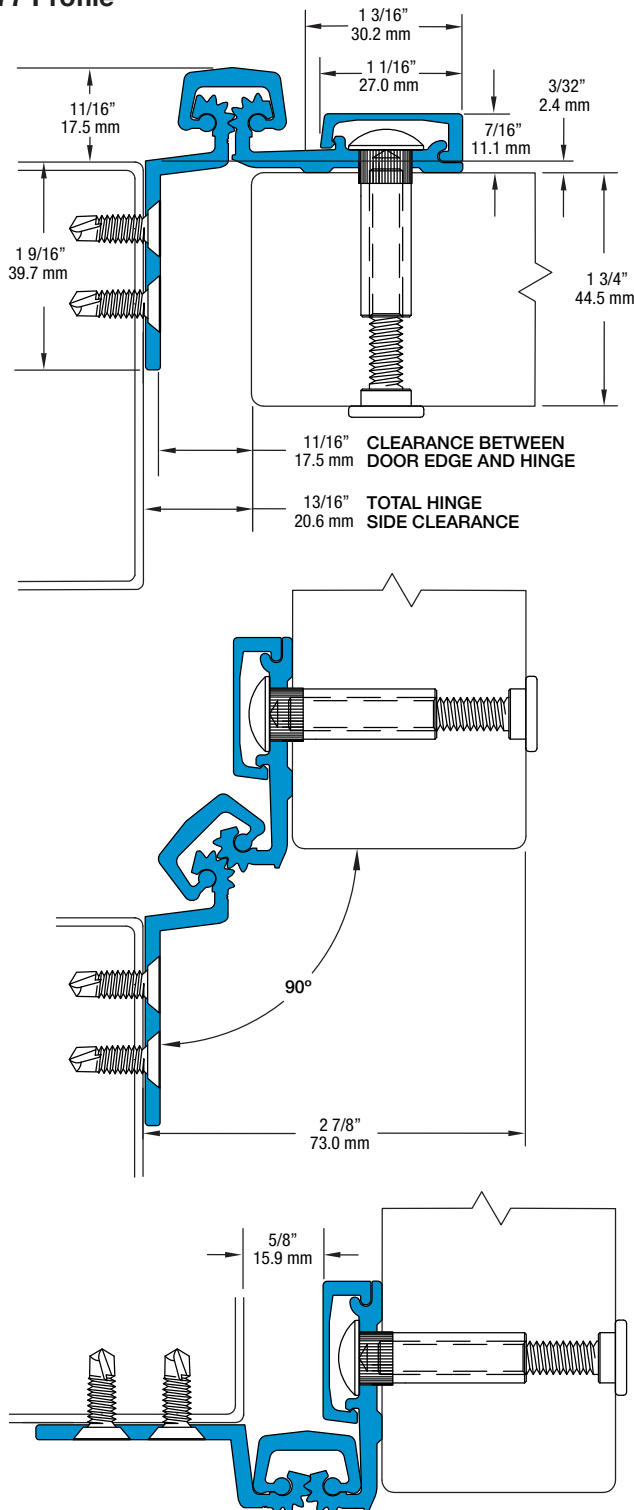

# Half Surface Geared Hinges

## SL77 83" HD

All dimensions are measured in inches and [millimeters] from the top of the door to the centerline of the holes.

Dimensions shown inside boxes are locator screw mounting holes.

### SL77 Profile

**32 fasteners / 33 bearings**

### DOOR LEAF HOLES

FRAME LEAF HOLES	DOOR LEAF HOLES
1 1/2 [38.1]	0 [0]
3 1/2 [88.9]	1 1/2 [38.1]
5 1/2 [139.7]	3 [76.2]
10 [254.0]	7 1/2 [190.5]
20 [508.0]	17 1/2 [444.5]
30 [762.0]	22 1/2 [571.5]
41 1/2 [1054.1]	27 1/2 [698.5]
53 [1346.2]	37 1/2 [952.5]
63 [1600.2]	45 1/2 [1155.7]
73 [1854.2]	55 1/2 [1409.7]
77 1/2 [1968.5]	60 1/2 [1536.7]
79 1/2 [2019.3]	65 1/2 [1663.7]
81 1/2 [2070.1]	75 1/2 [1917.7]
	80 [2030.0]
	81 1/2 [2070.1]
	83 [2108.2]