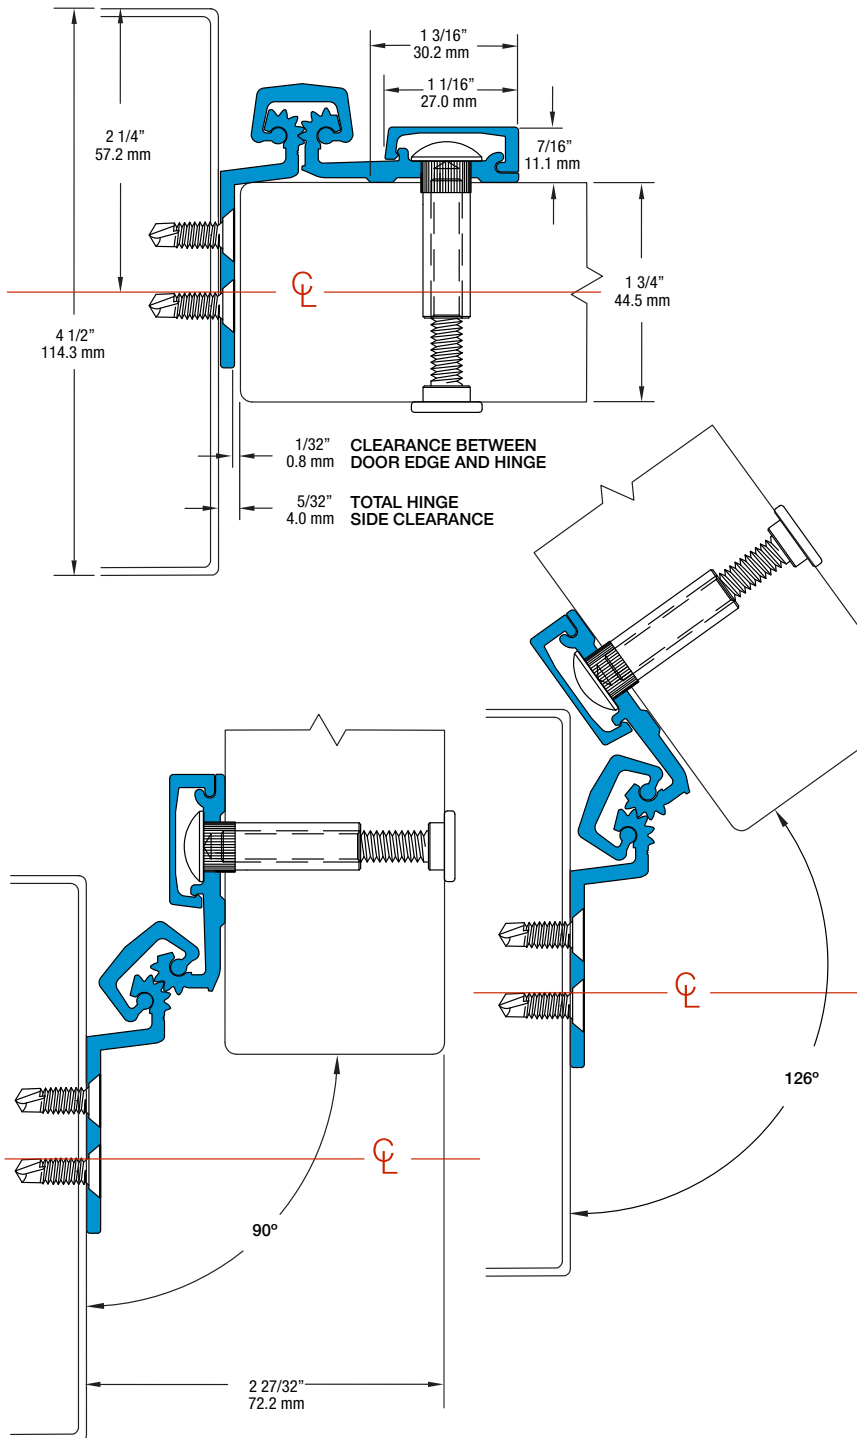

**SL77 95" HD**

All dimensions are measured in inches and [millimeters] from the top of the door to the centerline of the holes.

Dimensions shown inside boxes   are locator screw mounting holes.

**SL77 Center Hung Profile**

**36 fasteners / 36 bearings**
**FRAME LEAF HOLES**
**DOOR LEAF HOLES**

FRAME LEAF HOLES	DOOR LEAF HOLES
1 1/2 [38.1]	0 [0]
3 1/2 [88.9]	1 1/2 [38.1]
5 1/2 [139.7]	<span style="border: 1px solid black; padding: 0 5px;">3 [76.2]</span>
10 [254.0]	7 1/2 [190.5]
20 [508.0]	17 1/2 [444.5]
30 [762.0]	<span style="border: 1px solid black; padding: 0 5px;">22 1/2 [571.5]</span>
40 [1016.0]	27 1/2 [698.5]
47 1/2 [1206.5]	37 1/2 [952.5]
55 [1397.0]	47 1/2 [1206.5]
65 [1651.0]	57 1/2 [1460.5]
75 [1905.0]	67 1/2 [1714.5]
85 [2159.0]	<span style="border: 1px solid black; padding: 0 5px;">72 1/2 [1587.5]</span>
89 1/2 [2273.3]	77 1/2 [1968.5]
91 1/2 [2324.1]	87 1/2 [2222.5]
93 1/2 [2374.9]	<span style="border: 1px solid black; padding: 0 5px;">92 [2336.8]</span>
	93 1/2 [2374.9]
	95 [2413.0]