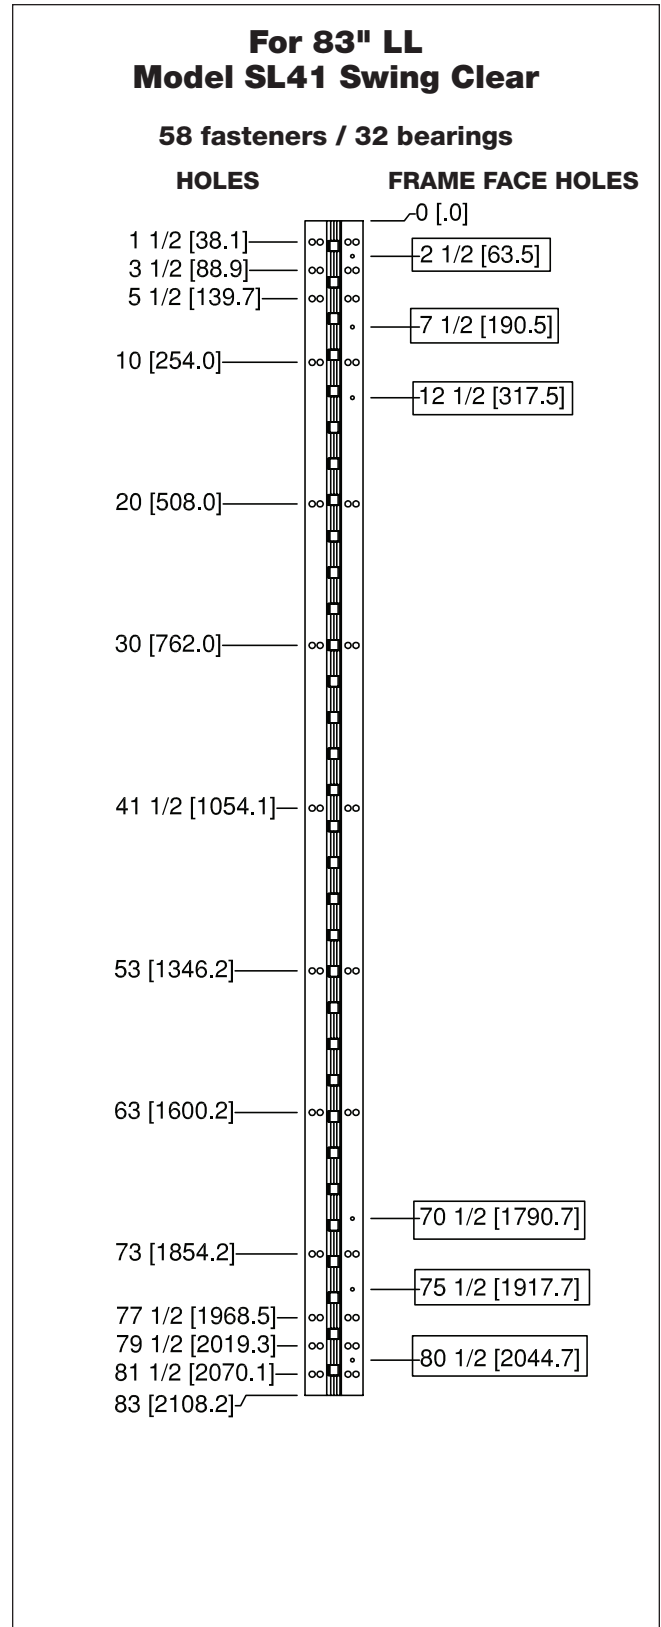

# Swing Clear Geared Hinges

- All dimensions are measured in inches and [millimeters] from the top of the door to the centerline of the holes.
- Dimensions shown inside boxes  are frame face mounting screw holes.

- All dimensions are measured in inches and [millimeters] from the top of the door to the centerline of the holes.
- Dimensions shown inside boxes   are frame face mounting screw holes.