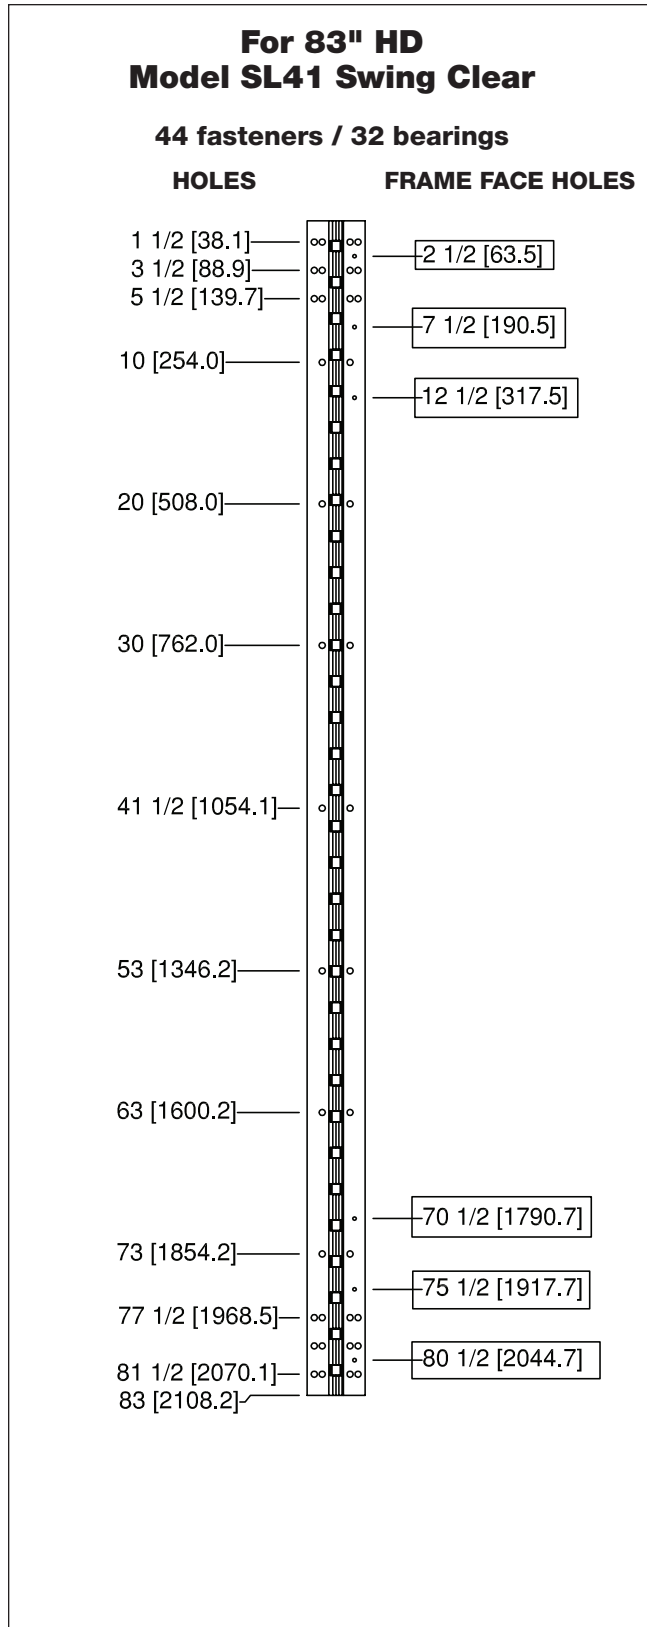

# Swing Clear Geared Hinges

- All dimensions are measured in inches and [millimeters] from the top of the door to the centerline of the holes.
- Dimensions shown inside boxes  are frame face mounting screw holes.

- All dimensions are measured in inches and [millimeters] from the top of the door to the centerline of the holes.
- Dimensions shown inside boxes   are frame face mounting screw holes.