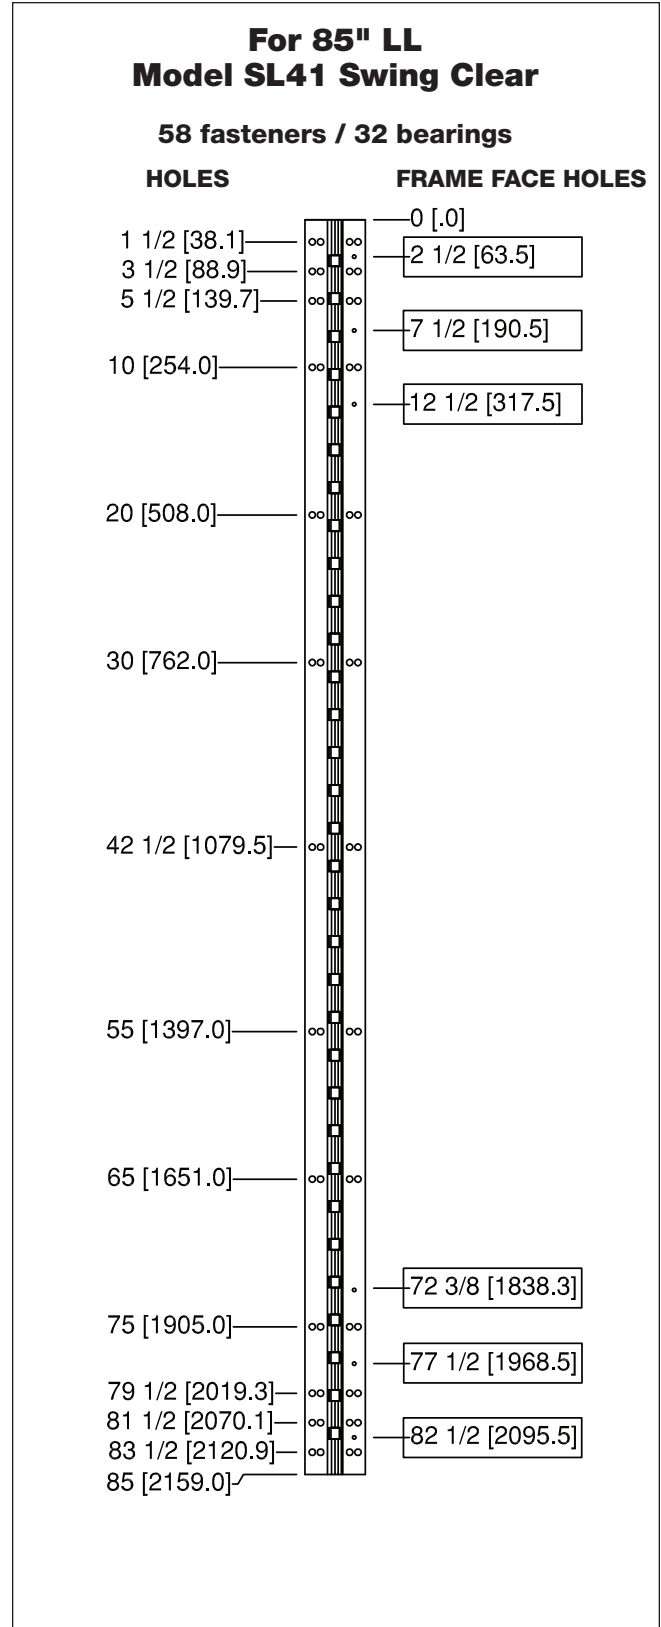

# Swing Clear Geared Hinges

- All dimensions are measured in inches and [millimeters] from the top of the door to the centerline of the holes.
- Dimensions shown inside boxes  are frame face mounting screw holes.

- All dimensions are measured in inches and [millimeters] from the top of the door to the centerline of the holes.
- Dimensions shown inside boxes   are frame face mounting screw holes.