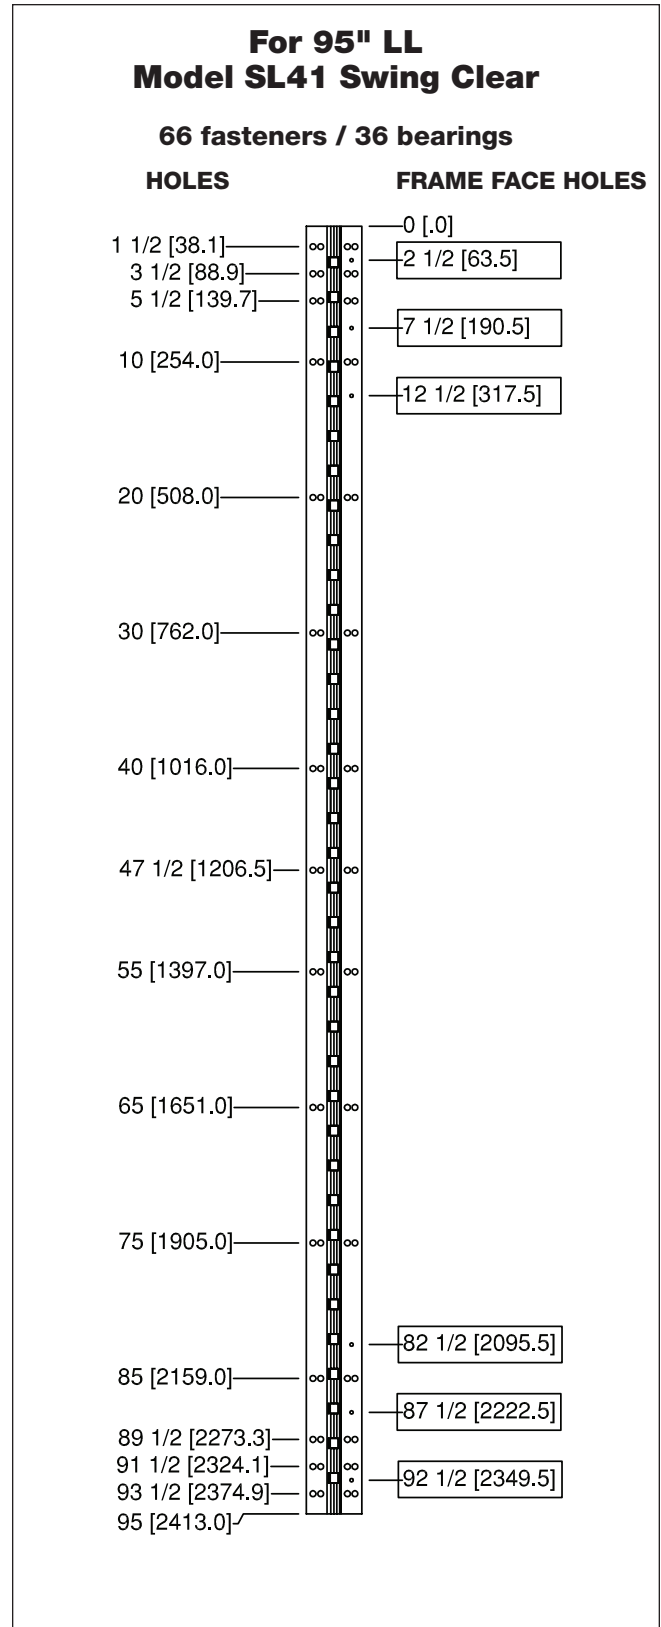

# Swing Clear Geared Hinges

- All dimensions are measured in inches and [millimeters] from the top of the door to the centerline of the holes.
- Dimensions shown inside boxes  are frame face mounting screw holes.

- All dimensions are measured in inches and [millimeters] from the top of the door to the centerline of the holes.
- Dimensions shown inside boxes   are frame face mounting screw holes.