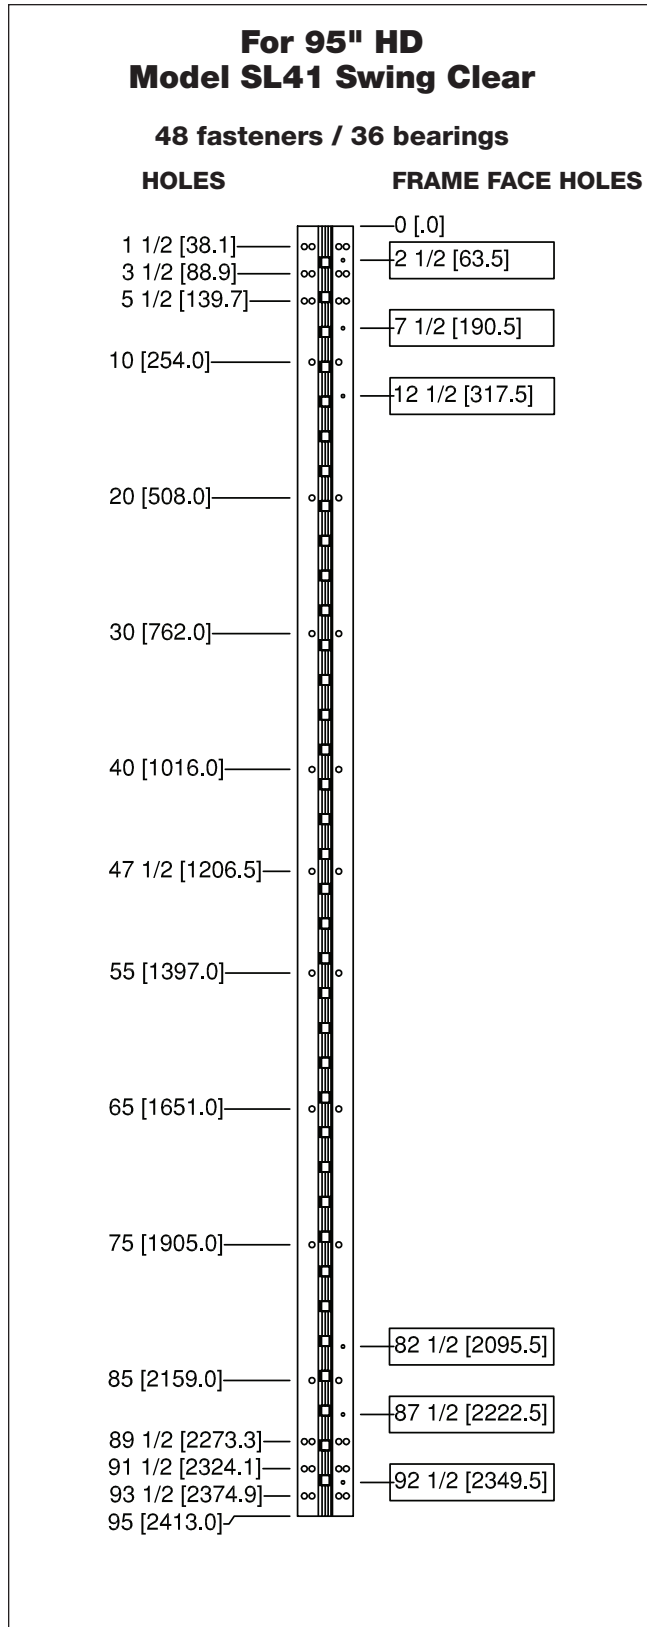

# Swing Clear Geared Hinges

- All dimensions are measured in inches and [millimeters] from the top of the door to the centerline of the holes.
- Dimensions shown inside boxes  are frame face mounting screw holes.

- All dimensions are measured in inches and [millimeters] from the top of the door to the centerline of the holes.
- Dimensions shown inside boxes   are frame face mounting screw holes.