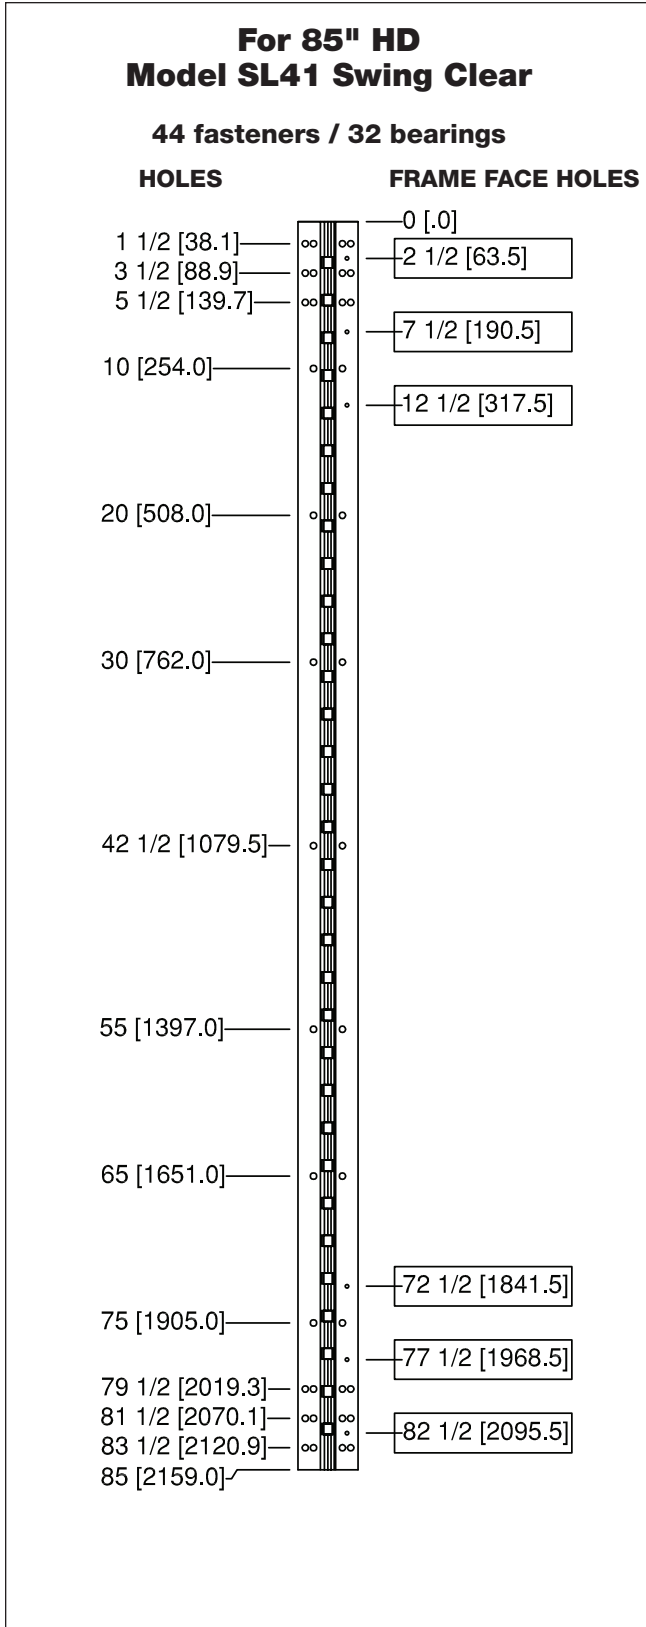

# Swing Clear Geared Hinges

- All dimensions are measured in inches and [millimeters] from the top of the door to the centerline of the holes.
- Dimensions shown inside boxes  are frame face mounting screw holes.

- All dimensions are measured in inches and [millimeters] from the top of the door to the centerline of the holes.
- Dimensions shown inside boxes   are frame face mounting screw holes.