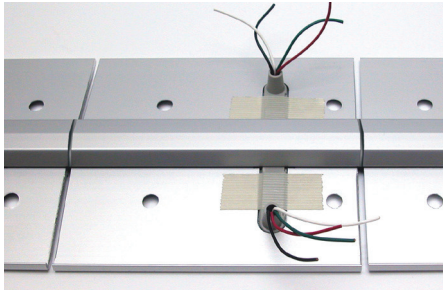

### ACCESSIBLE THROUGH-WIRE OPTIONS

The SELECT ATW electrically modified concealed hinge's fully integrated design lets you access a wire problem and make your repair — in less than five minutes.

**ATW RECESSED COVER PLATE** means no cuts through the hinge or gear cap. Molex® connectors make wire connections a snap.

**ATWRP REMOVABLE PANEL** retrofit option available to electrify an existing concealed hinge or to fix a failed electronic entryway.

### ELECTRICAL PANEL OPTIONS

Get a SELECT electrically modified hinge and choose either a convenient access panel or a removable panel. Both panels allow easy door installation.

**ACCESS PANEL** opens to allow easy inspection of electrical components, yet preserves gear cap's appearance.

**REMOVABLE PANEL** detaches to make electrical component testing or replacement easier without removing door or entire hinge.