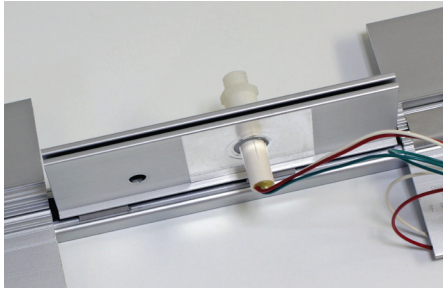

### ACCESSIBLE THROUGH-WIRE OPTIONS

The SELECT ATW electrically modified concealed hinge's fully integrated design lets you access a wire problem and make your repair — in less than five minutes.

**ATW RECESSED COVER PLATE** means no cuts through the hinge or gear cap. Molex® connectors make wire connections a snap.

**ATWRP REMOVABLE PANEL** retrofit option available to electrify an existing concealed hinge or to fix a failed electronic entryway.

### ELECTRICAL PANEL OPTIONS

Get a SELECT electrically modified hinge and choose either a convenient access panel or a removable panel. Both panels allow easy door installation.

**ACCESS PANEL** opens to allow easy inspection of electrical components, yet preserves gear cap's appearance.

**REMOVABLE PANEL** detaches to make electrical component testing or replacement easier without removing door or entire hinge.