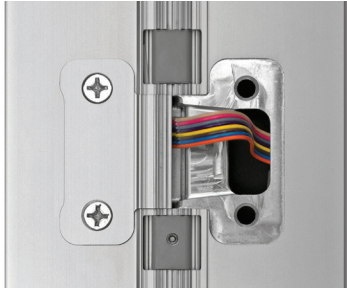

## ELECTRICAL MODIFICATIONS FOR CONCEALED HINGE ENTRYWAYS

### ACCESSIBLE THROUGH-WIRE OPTIONS

The SELECT ATW electrically modified concealed hinge's fully integrated design lets you access a wire problem and make your repair — in less than five minutes.

**ATW RECESSED COVER PLATE** means no cuts through the hinge or gear cap. Molex® connectors make wire connections a snap.

### ELECTRICAL PANEL OPTIONS

Get a SELECT electrically modified hinge and choose either a convenient access panel or a removable panel. Both panels allow easy door installation.

**ACCESS PANEL** opens to allow easy inspection of electrical components, yet preserves gear cap's appearance.

**REMOVABLE PANEL** detaches to make electrical component testing or replacement easier without removing door or entire hinge.