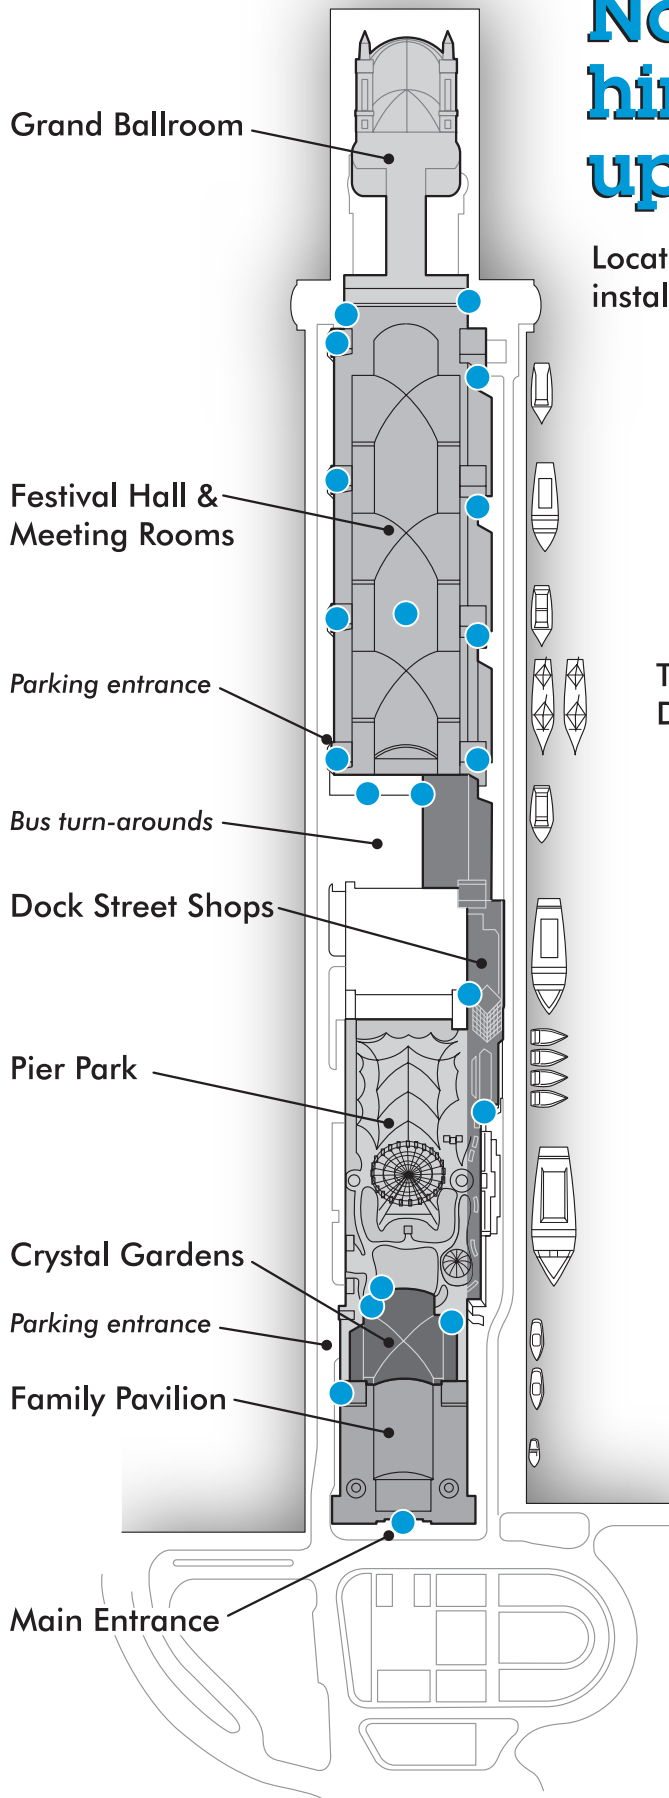

# Navy Pier has hinges that stand up to the Windy City.

Locations of SELECT continuous gear hinges installed at Navy Pier

Tour Boats & Dining Cruise Ships

● SELECT Hinges

**SELECT PRODUCTS LIMITED**

Geared to ship in  
**48 HOURS™**