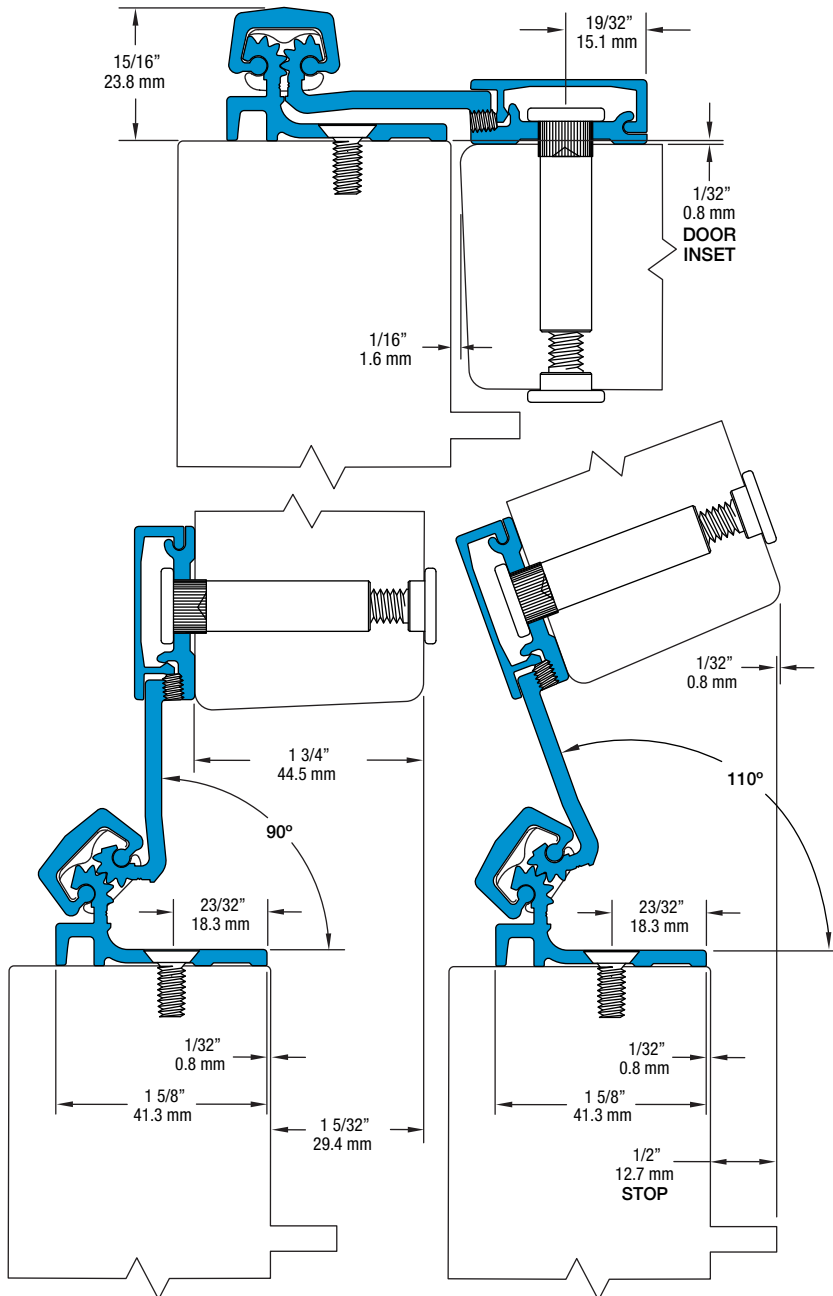

SL21 120" HD

All dimensions are measured in inches and [millimeters] from the top of the door to the centerline of the holes.

Dimensions shown inside boxes are frame facing mounting screw holes.

SL21 Profile

32 fasteners / 47 bearings
HOLE LOCATIONS
