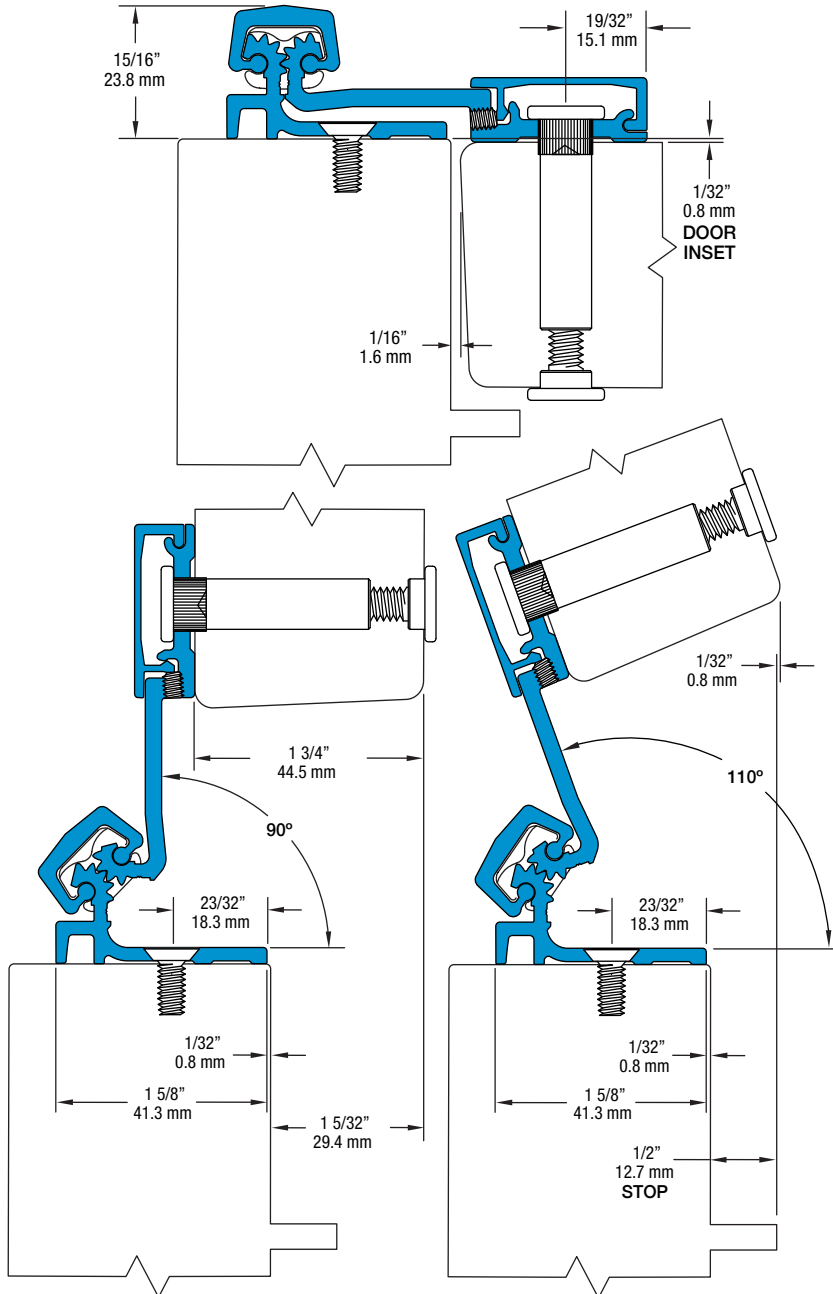

**SL21 83" SD**

All dimensions are measured in inches and [millimeters] from the top of the door to the centerline of the holes.

Dimensions shown inside boxes   are frame facing mounting screw holes.

**SL21 Profile**

**24 fasteners / 16 bearings**
**HOLE LOCATIONS**
