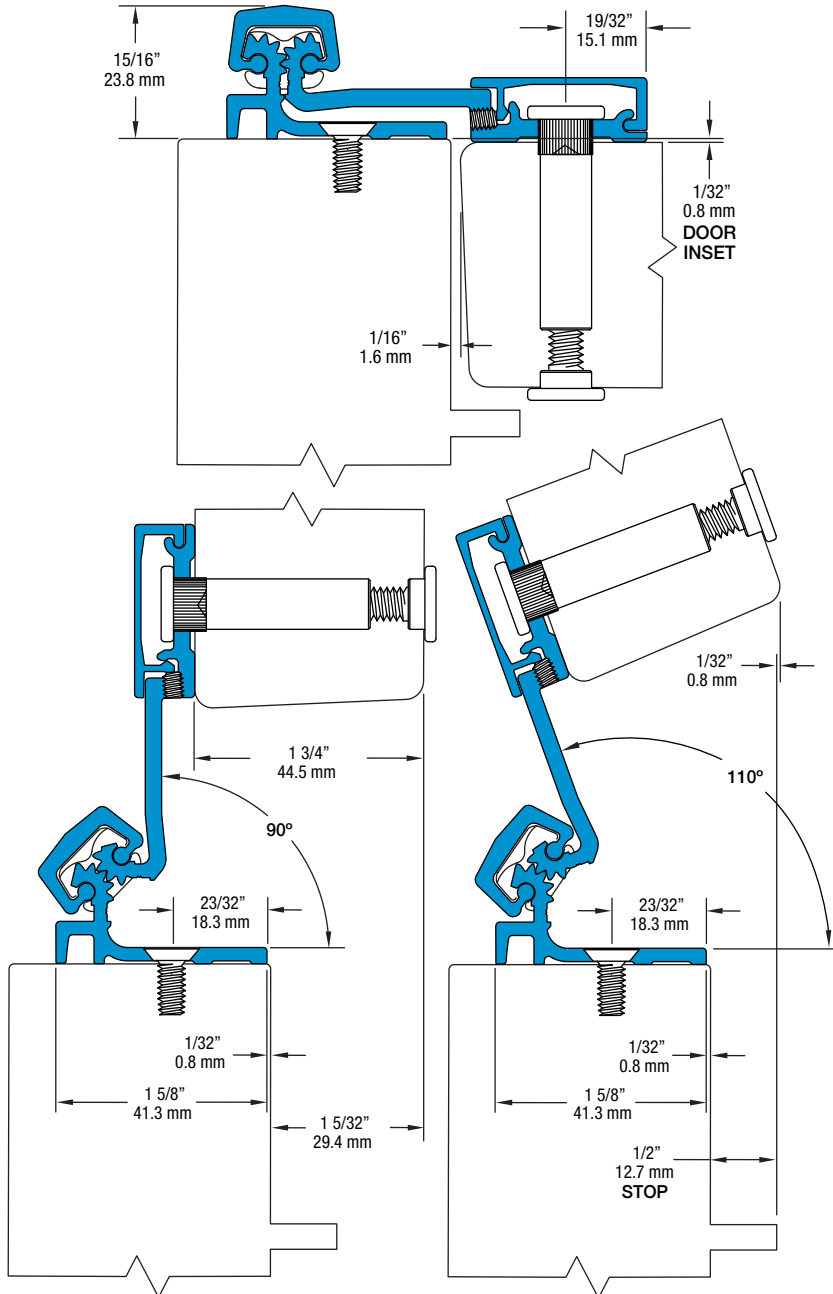

**SL21 85" SD**

All dimensions are measured in inches and [millimeters] from the top of the door to the centerline of the holes.

Dimensions shown inside boxes   are frame facing mounting screw holes.

**SL21 Profile**

**24 fasteners / 16 bearings**
**HOLE LOCATIONS**
