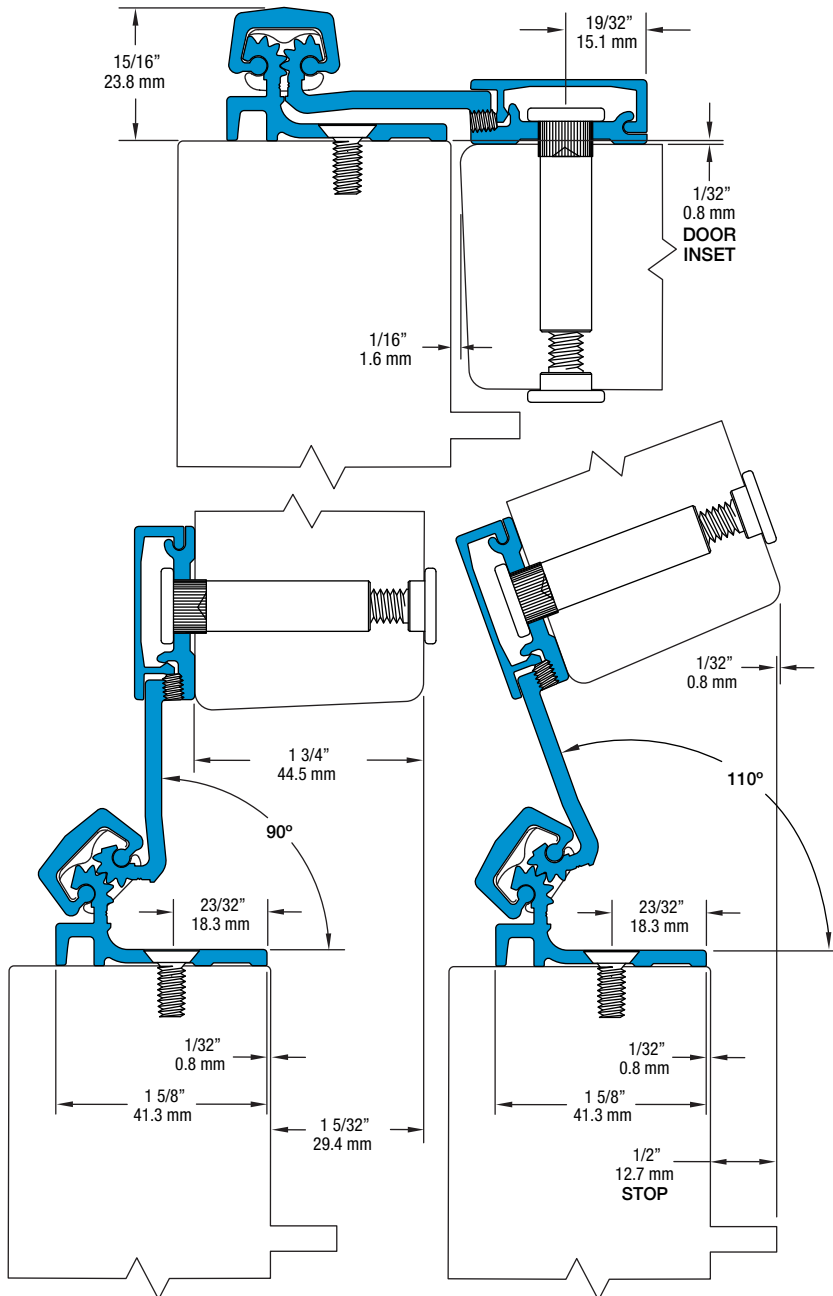

SL21 95" HD

All dimensions are measured in inches and [millimeters] from the top of the door to the centerline of the holes.

Dimensions shown inside boxes are frame facing mounting screw holes.

SL21 Profile

26 fasteners / 36 bearings
HOLE LOCATIONS
