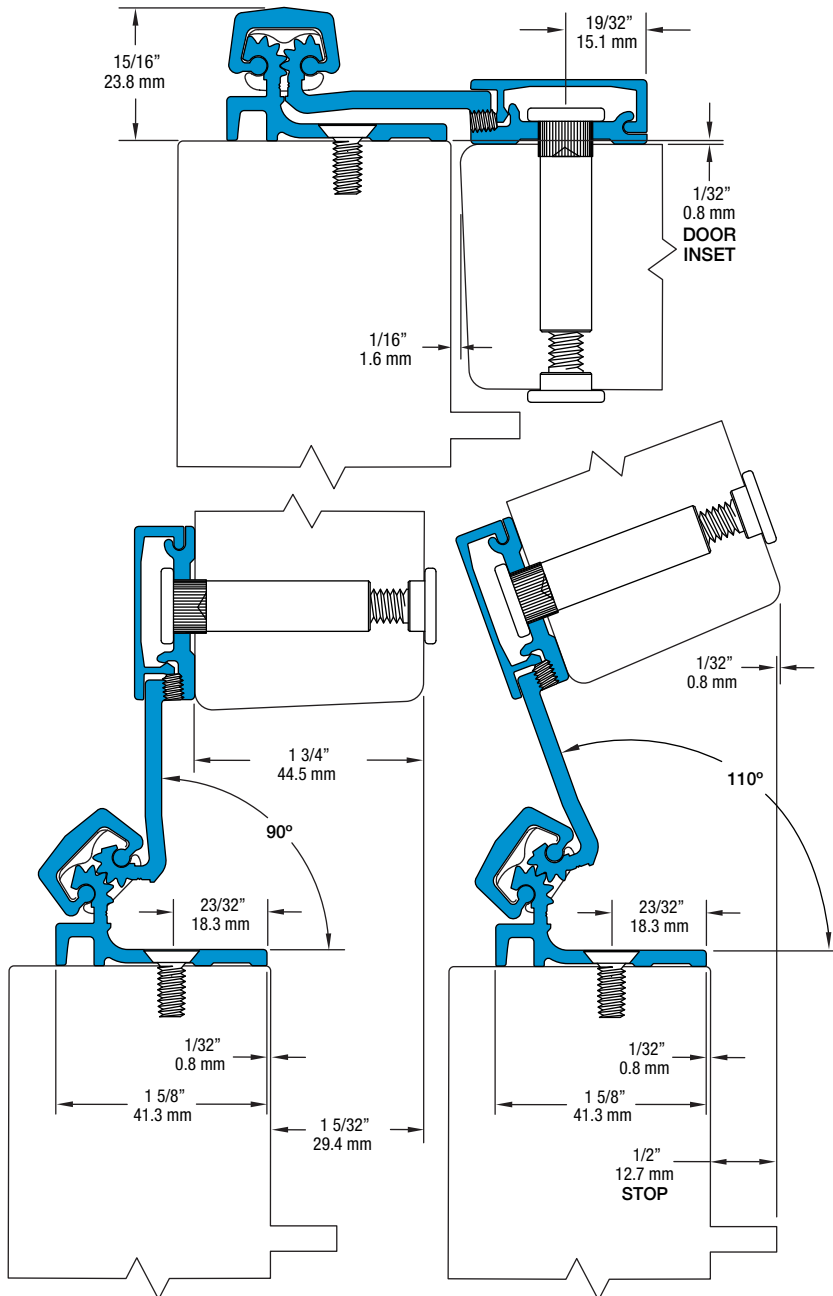

SL21 95" SD

All dimensions are measured in inches and [millimeters] from the top of the door to the centerline of the holes.

Dimensions shown inside boxes are frame facing mounting screw holes.

SL21 Profile

26 fasteners / 18 bearings
HOLE LOCATIONS
