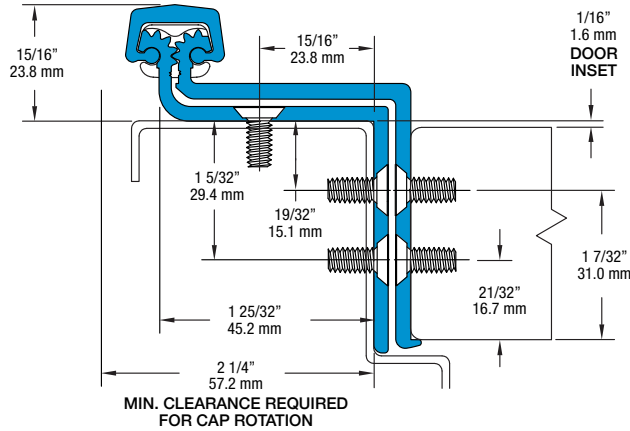

## SL41 120" HD

All dimensions are measured in inches and [millimeters] from the top of the door to the centerline of the holes.

Dimensions shown inside boxes are frame facing mounting screw holes.

### SL41 Profile

52 fasteners / 47 bearings

HOLES

FRAME FACE HOLES