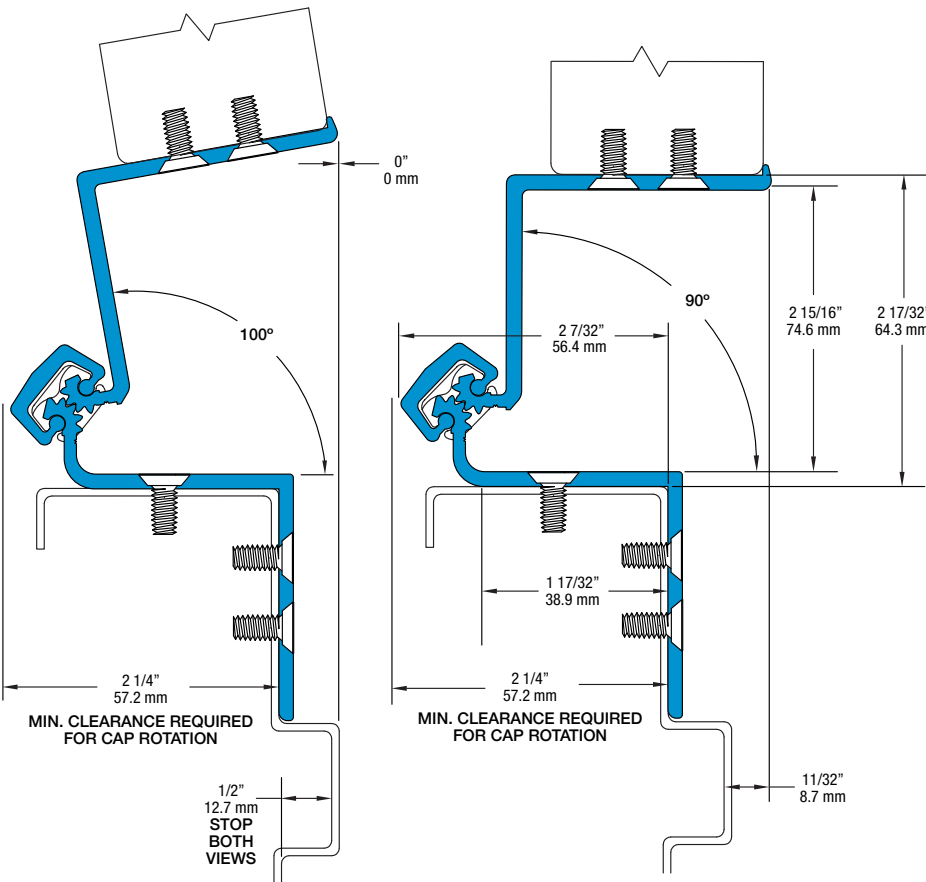

## SL41 120" HD

All dimensions are measured in inches and [millimeters] from the top of the door to the centerline of the holes.

Dimensions shown inside boxes are frame facing mounting screw holes.

### SL41 Profile

52 fasteners / 47 bearings

HOLES

FRAME FACE HOLES