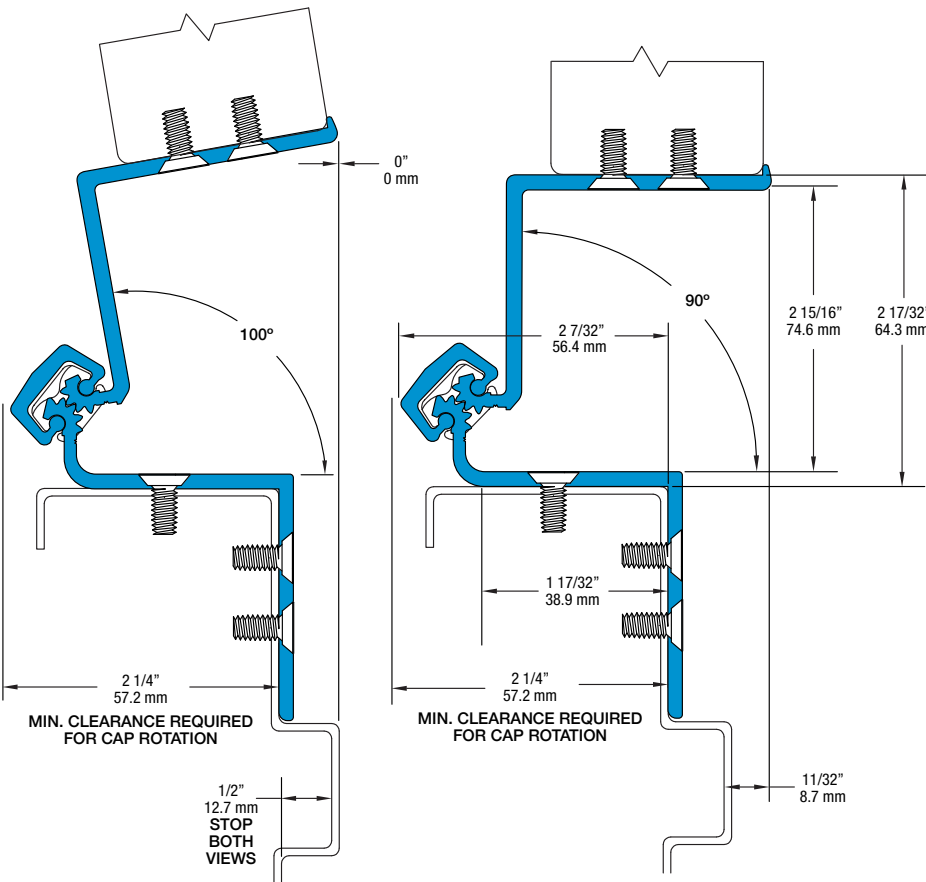

Swing Clear Geared Hinges

SL41 120" LL

All dimensions are measured in inches and [millimeters] from the top of the door to the centerline of the holes.

Dimensions shown inside boxes are frame facing mounting screw holes.

SL41 Profile

74 fasteners / 47 bearings

HOLES

FRAME FACE HOLES