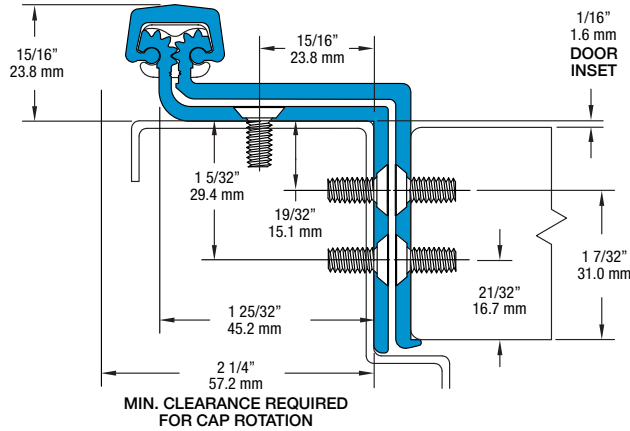

Swing Clear Geared Hinges

SL41 120" LL

All dimensions are measured in inches and [millimeters] from the top of the door to the centerline of the holes.

Dimensions shown inside boxes are frame facing mounting screw holes.

SL41 Profile

74 fasteners / 47 bearings

HOLES

FRAME FACE HOLES