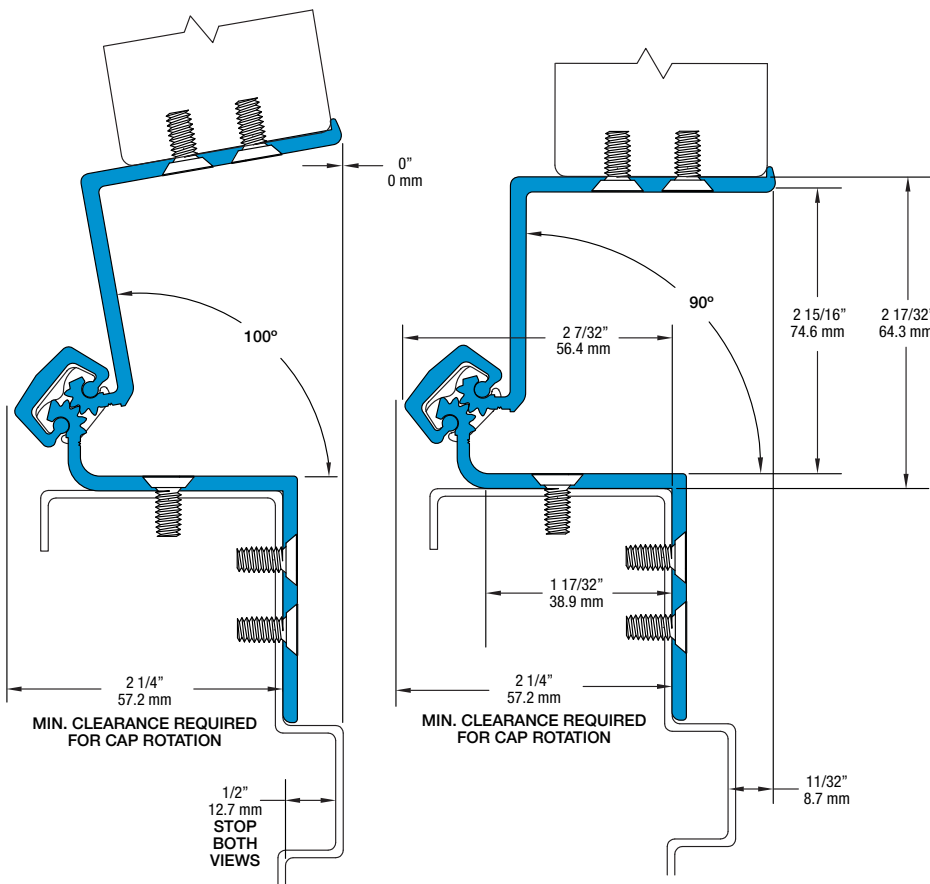

Swing Clear Geared Hinges

SL41 83" LL

All dimensions are measured in inches and [millimeters] from the top of the door to the centerline of the holes.

Dimensions shown inside boxes are frame facing mounting screw holes.

SL41 Profile

58 fasteners / 32 bearings