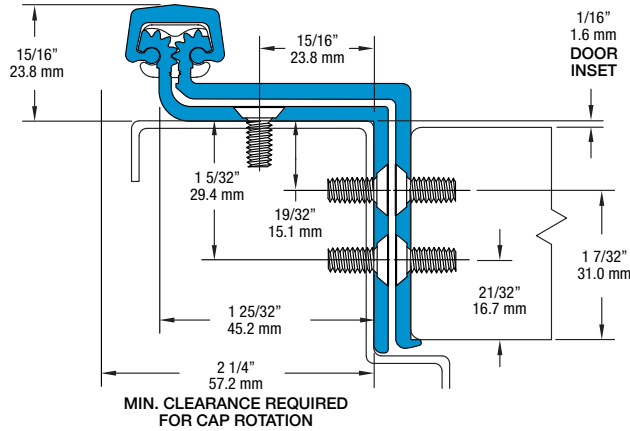

Swing Clear Geared Hinges

SL41 83" LL

All dimensions are measured in inches and [millimeters] from the top of the door to the centerline of the holes.

Dimensions shown inside boxes are frame facing mounting screw holes.

SL41 Profile

58 fasteners / 32 bearings