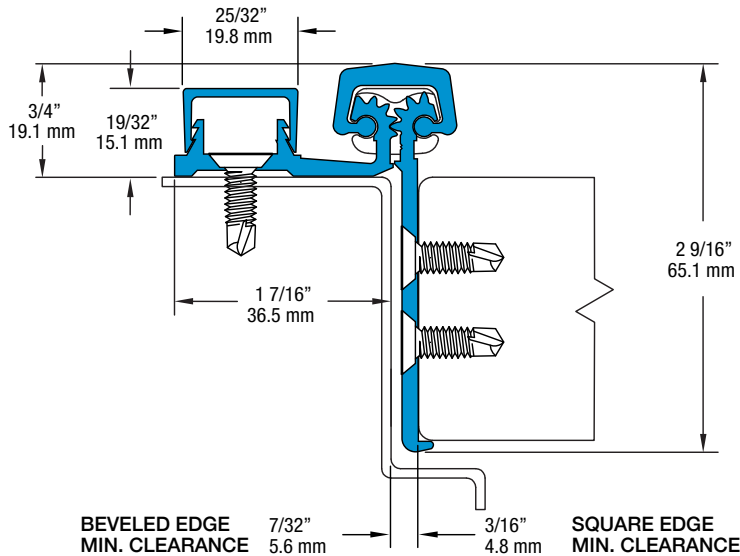

Half Mortise Geared Hinges

SL52 83" HD

All dimensions are measured in inches and [millimeters] from the top of the door to the centerline of the holes.

SL52 Profile

33 fasteners / 32 bearings

FRAME LEAF HOLES

DOOR LEAF HOLES