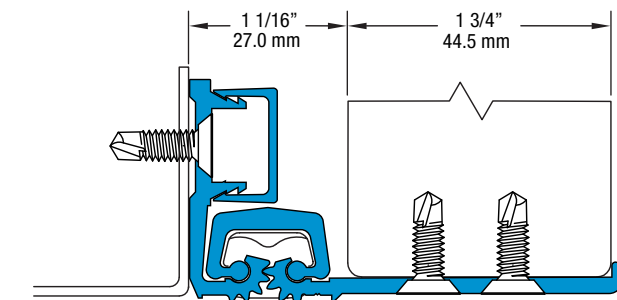

Half Mortise Geared Hinges

SL52 83" HD

All dimensions are measured in inches and [millimeters] from the top of the door to the centerline of the holes.

SL52 Profile

33 fasteners / 32 bearings

FRAME LEAF HOLES