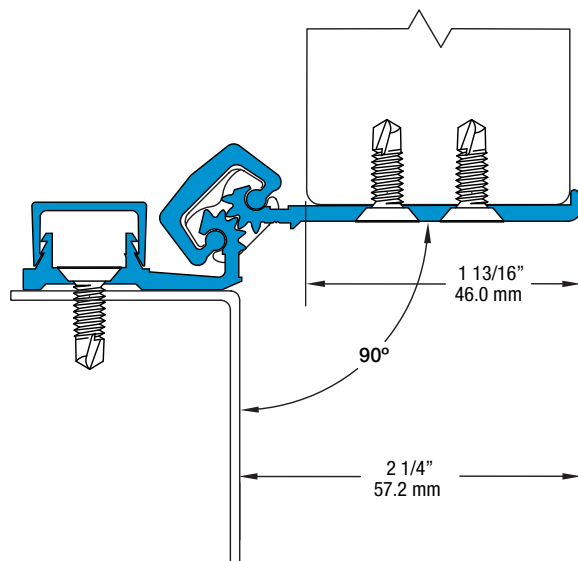

Half Mortise Geared Hinges

SL52 83" HD

All dimensions are measured in inches and [millimeters] from the top of the door to the centerline of the holes.

SL52 Profile

33 fasteners / 32 bearings

FRAME LEAF HOLES

DOOR LEAF HOLES