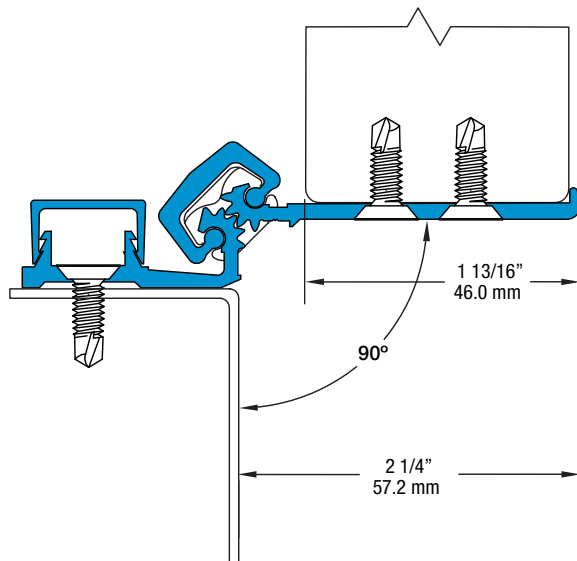

Half Mortise Geared Hinges

SL52 85" HD

All dimensions are measured in inches and [millimeters] from the top of the door to the centerline of the holes.

SL52 Profile