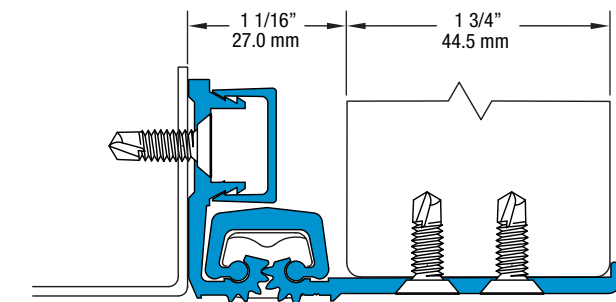

Half Mortise Geared Hinges

SL52 85" HD

All dimensions are measured in inches and [millimeters] from the top of the door to the centerline of the holes.

SL52 Profile