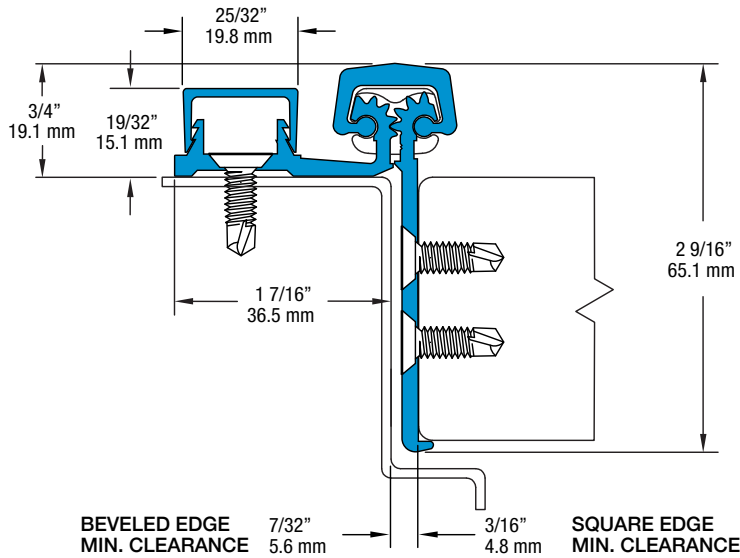

# Half Mortise Geared Hinges

## SL52 85" HD

All dimensions are measured in inches and [millimeters] from the top of the door to the centerline of the holes.

### 33 fasteners / 33 bearings