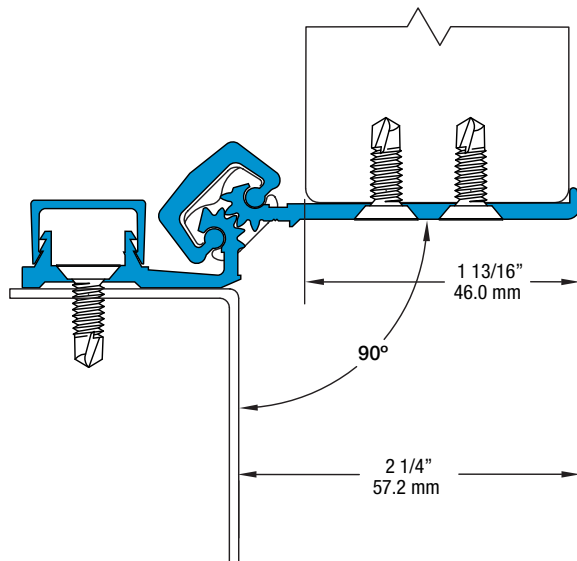

**SL52 95" HD**

All dimensions are measured in inches and [millimeters] from the top of the door to the centerline of the holes.

**SL52 Profile**

**36 fasteners / 36 bearings**
**FRAME LEAF HOLES**
**DOOR LEAF HOLES**
