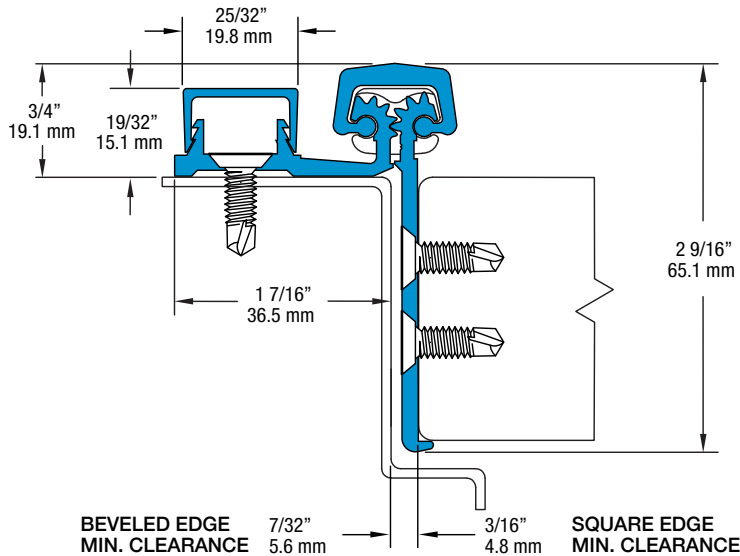

**SL52 95" HD**

All dimensions are measured in inches and [millimeters] from the top of the door to the centerline of the holes.

**SL52 Profile**

**36 fasteners / 36 bearings**
**FRAME LEAF HOLES**
**DOOR LEAF HOLES**
