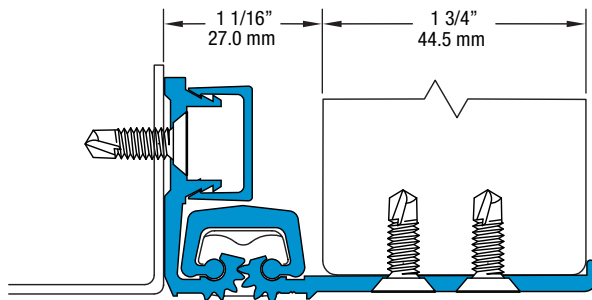

**SL52 95" HD**

All dimensions are measured in inches and [millimeters] from the top of the door to the centerline of the holes.

**SL52 Profile**

**36 fasteners / 36 bearings**
**FRAME LEAF HOLES**
**DOOR LEAF HOLES**
