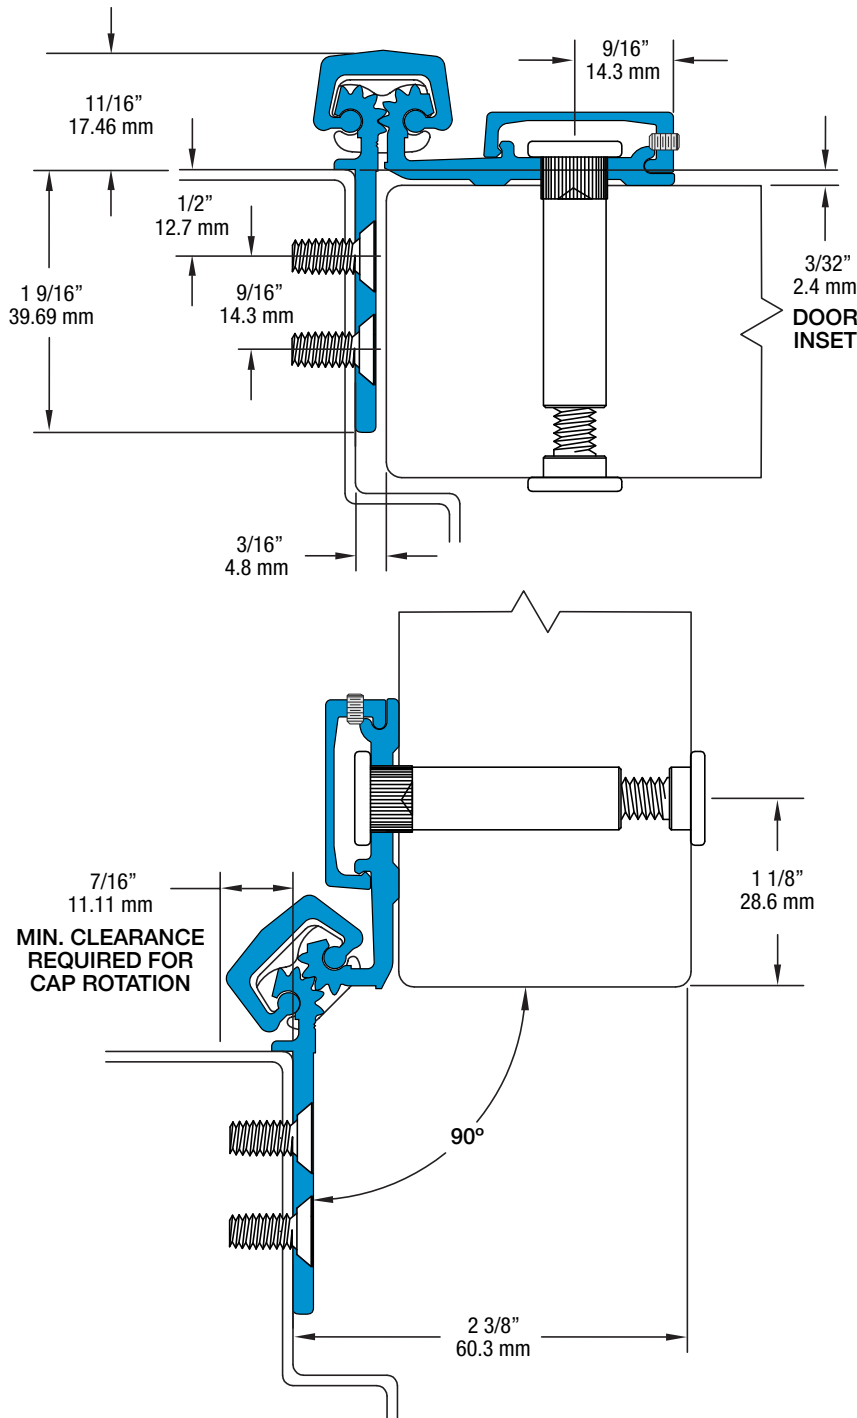

Half Surface Geared Hinges

SL53 83" HD

All dimensions are measured in inches and [millimeters] from the top of the door to the centerline of the holes.

Dimensions shown inside boxes are locator screw mounting holes.

SL53 Profile

29 fasteners / 32 bearings

FRAME LEAF HOLES DOOR LEAF HOLES