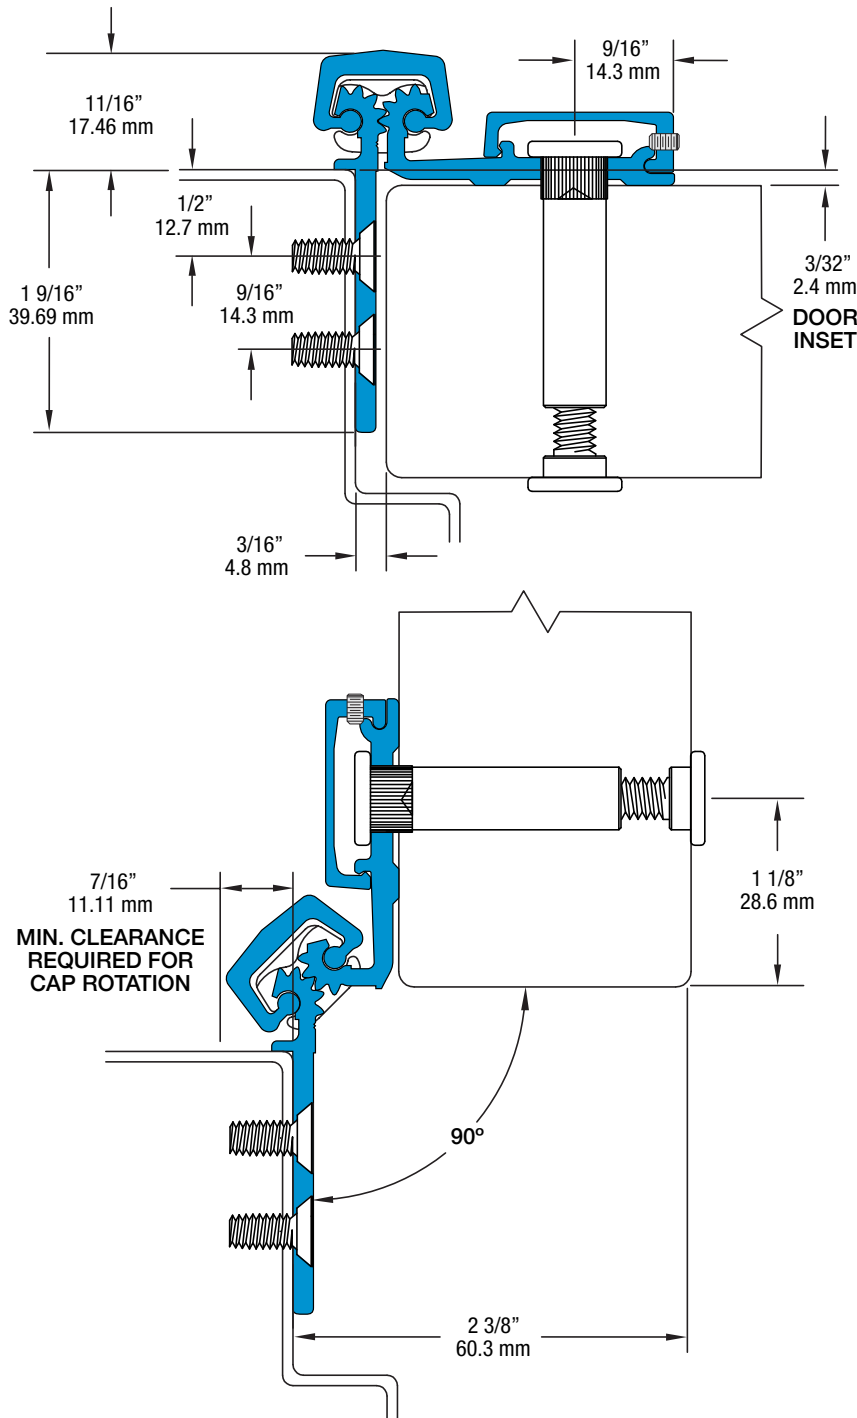

Half Surface Geared Hinges

SL53 85" HD

All dimensions are measured in inches and [millimeters] from the top of the door to the centerline of the holes.

Dimensions shown inside boxes are locator screw mounting holes.

SL53 Profile

29 fasteners / 32 bearings

FRAME LEAF HOLES DOOR LEAF HOLES