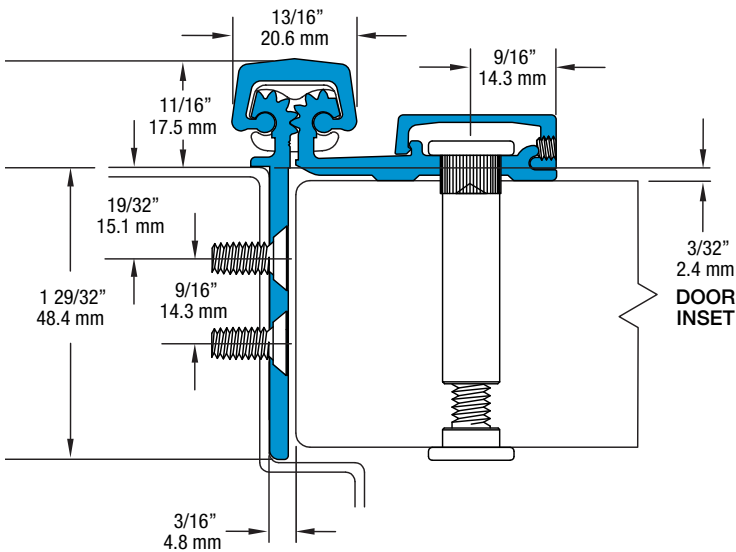

Half Surface Geared Hinges

SL54 83" HD

All dimensions are measured in inches and [millimeters] from the top of the door to the centerline of the holes.

Dimensions shown inside boxes are locator screw mounting holes.

SL54 Profile

29 fasteners / 32 bearings

FRAME LEAF HOLES

DOOR LEAF HOLES