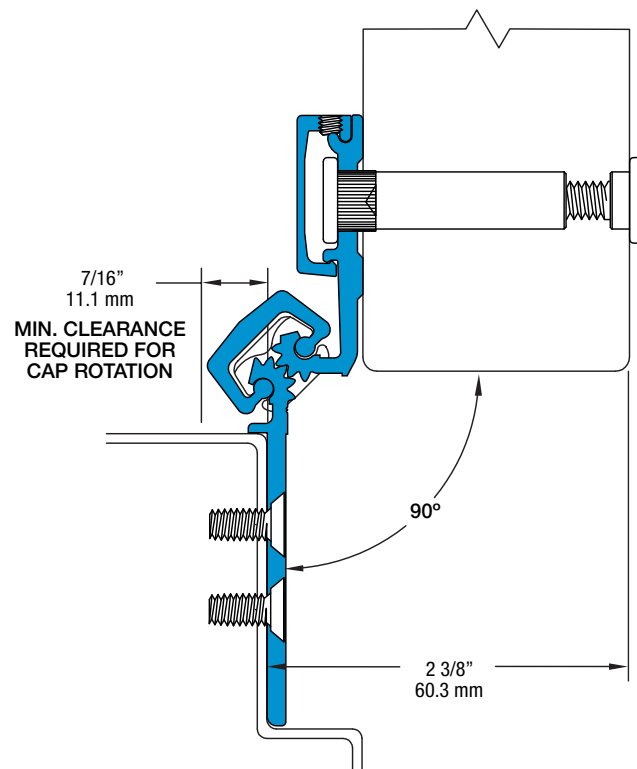

Half Surface Geared Hinges

SL54 83" HD

All dimensions are measured in inches and [millimeters] from the top of the door to the centerline of the holes.

Dimensions shown inside boxes are locator screw mounting holes.

SL54 Profile

29 fasteners / 32 bearings

FRAME LEAF HOLES

DOOR LEAF HOLES