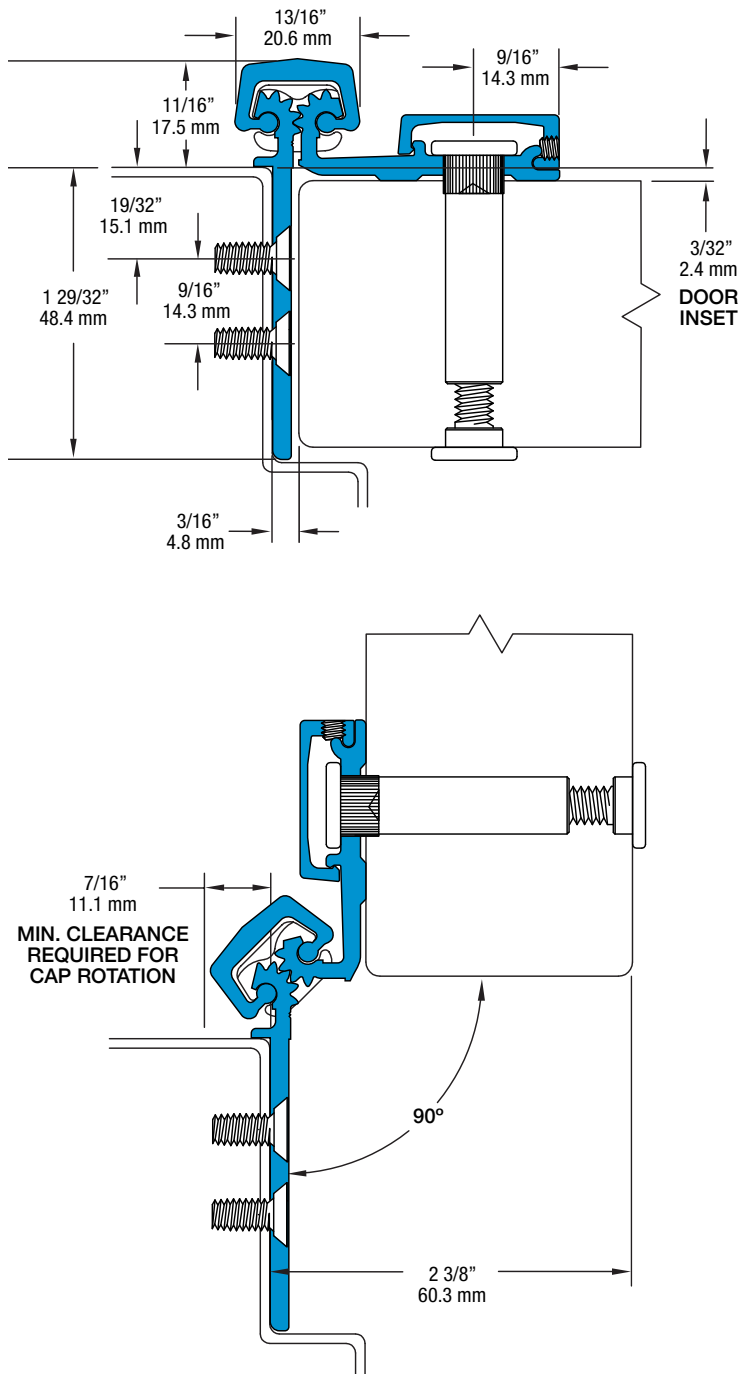

Half Surface Geared Hinges

SL54 85" HD

All dimensions are measured in inches and [millimeters] from the top of the door to the centerline of the holes.

Dimensions shown inside boxes are locator screw mounting holes.

SL54 Profile

29 fasteners / 32 bearings

FRAME LEAF HOLES

DOOR LEAF HOLES