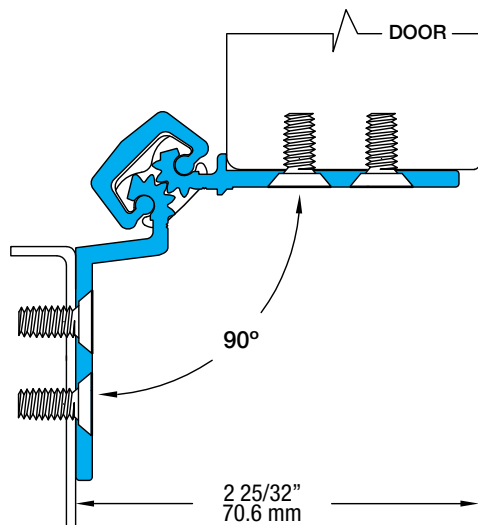

SL71 83" HD

All dimensions are measured in inches and [millimeters] from the top of the door to the centerline of the holes.

32 fasteners / 38 bearings

SL71 Profile

HOLES