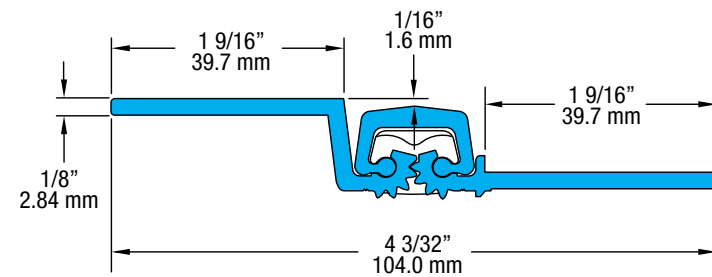

SL71 83" HD

All dimensions are measured in inches and [millimeters] from the top of the door to the centerline of the holes.

32 fasteners / 38 bearings

SL71 Profile

HOLES