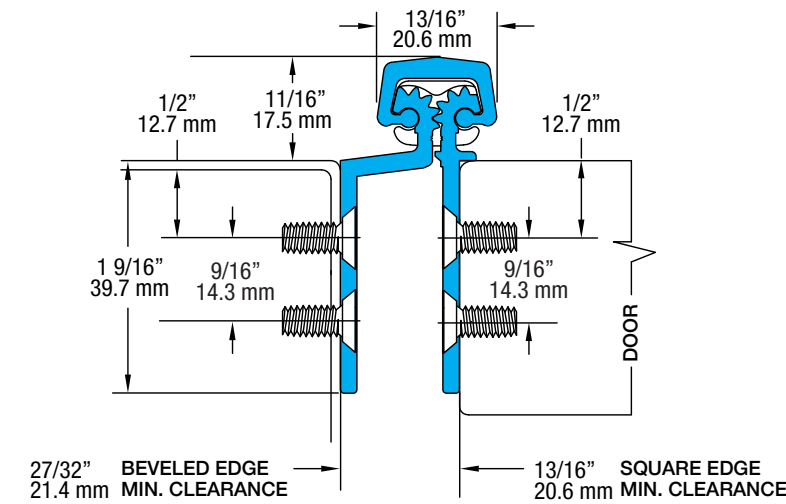

SL71 83" HD

All dimensions are measured in inches and [millimeters] from the top of the door to the centerline of the holes.

32 fasteners / 38 bearings

SL71 Profile

HOLES