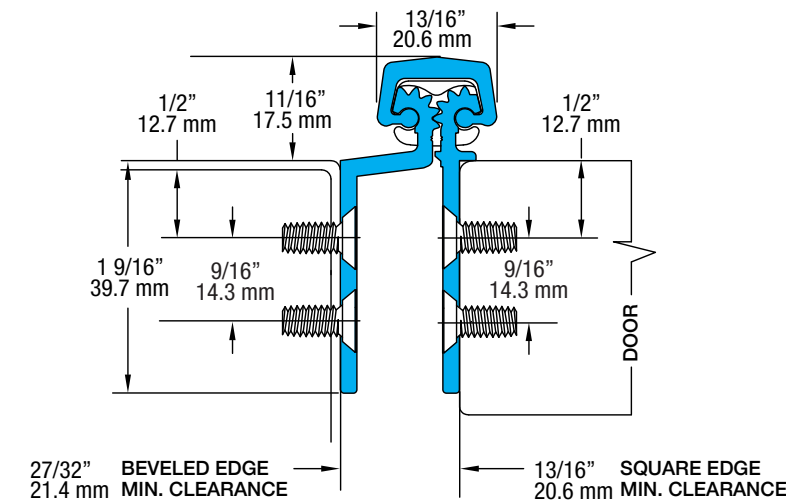

SL71 95" HD

All dimensions are measured in inches and [millimeters] from the top of the door to the centerline of the holes.

36 fasteners / 40 bearings

SL71 Profile

HOLES