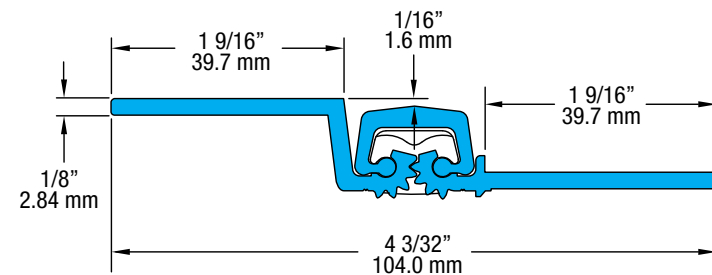

SL71 95" HD

All dimensions are measured in inches and [millimeters] from the top of the door to the centerline of the holes.

36 fasteners / 40 bearings

SL71 Profile

HOLES