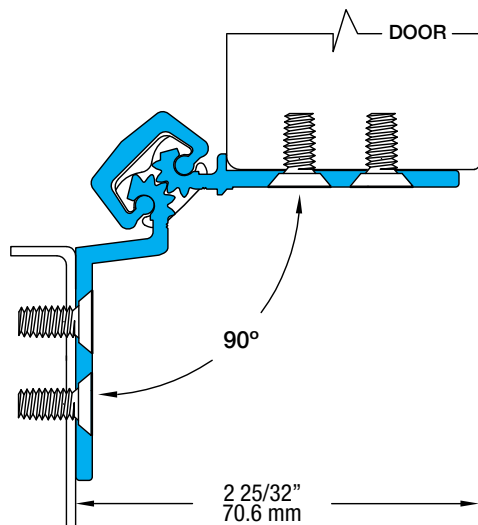

SL71 95" HD

All dimensions are measured in inches and [millimeters] from the top of the door to the centerline of the holes.

36 fasteners / 40 bearings

SL71 Profile

HOLES