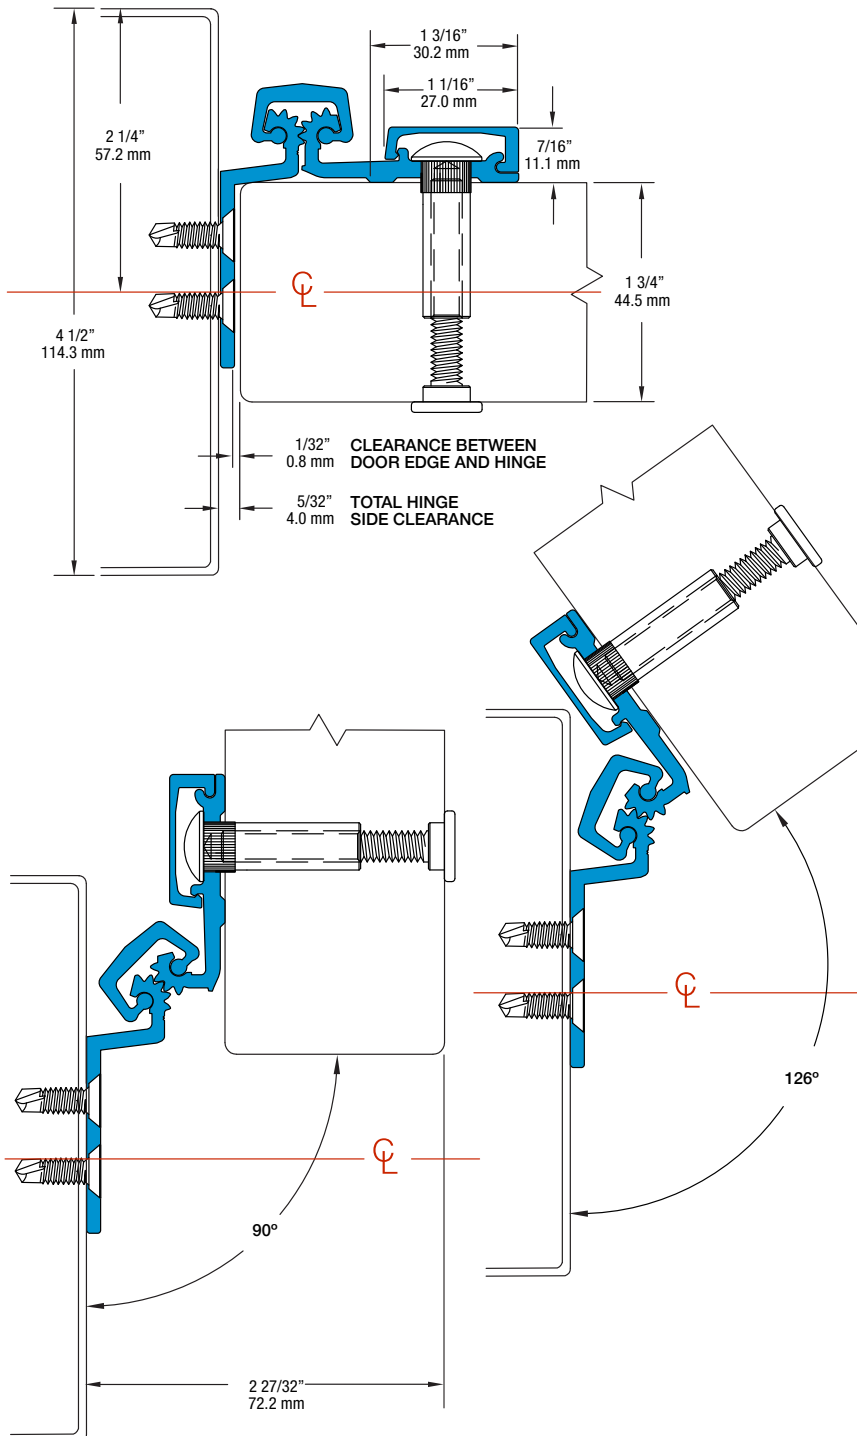

**SL77 83" HD**

All dimensions are measured in inches and [millimeters] from the top of the door to the centerline of the holes.

Dimensions shown inside boxes   are locator screw mounting holes.

**SL77 Center Hung Profile**

**32 fasteners / 33 bearings**
**FRAME LEAF HOLES**
**DOOR LEAF HOLES**

FRAME LEAF HOLES	DOOR LEAF HOLES
1 1/2 [38.1]	0 [0]
3 1/2 [88.9]	1 1/2 [38.1]
5 1/2 [139.7]	<span style="border: 1px solid black; padding: 0 5px;">3 [76.2]</span>
10 [254.0]	7 1/2 [190.5]
20 [508.0]	17 1/2 [444.5]
30 [762.0]	<span style="border: 1px solid black; padding: 0 5px;">22 1/2 [571.5]</span>
41 1/2 [1054.1]	27 1/2 [698.5]
53 [1346.2]	37 1/2 [952.5]
63 [1600.2]	45 1/2 [1155.7]
73 [1854.2]	55 1/2 [1409.7]
77 1/2 [1968.5]	<span style="border: 1px solid black; padding: 0 5px;">60 1/2 [1536.7]</span>
79 1/2 [2019.3]	65 1/2 [1663.7]
81 1/2 [2070.1]	75 1/2 [1917.7]
	<span style="border: 1px solid black; padding: 0 5px;">80 [2030.0]</span>
	81 1/2 [2070.1]
	83 [2108.2]