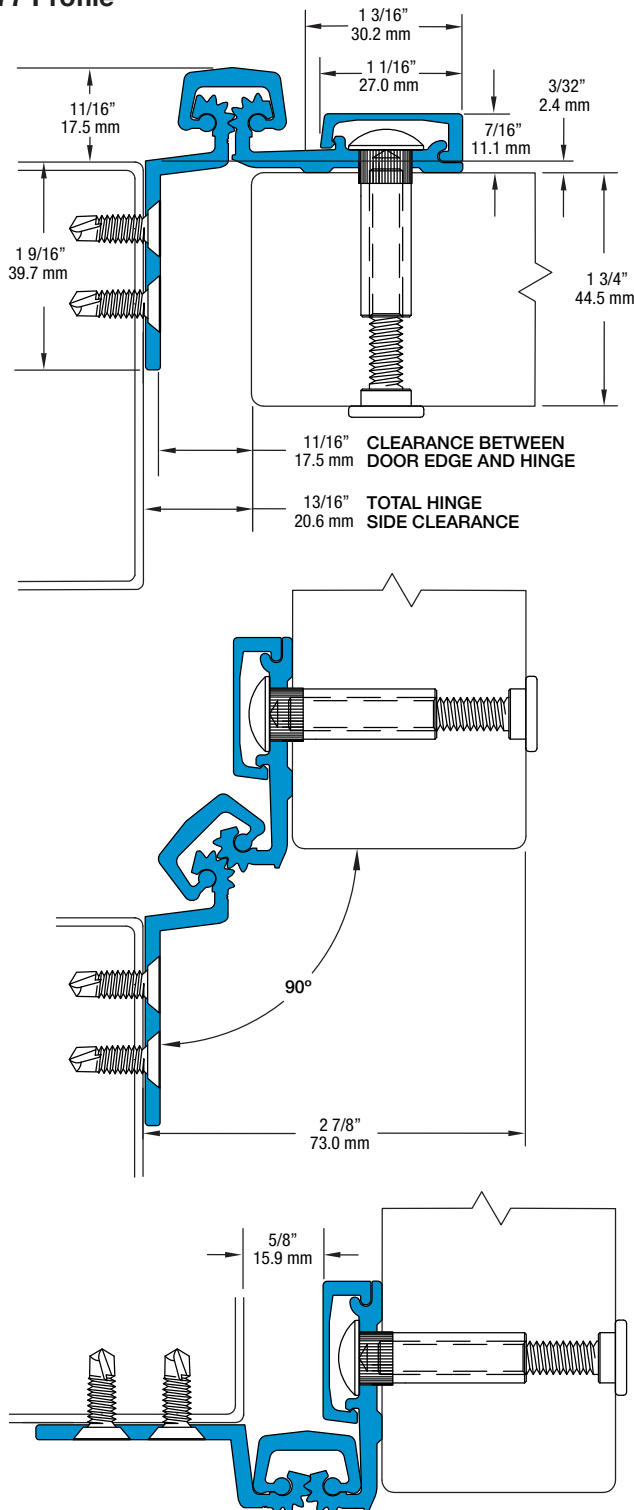

Half Surface Geared Hinges

SL77 83" HD

All dimensions are measured in inches and [millimeters] from the top of the door to the centerline of the holes.

Dimensions shown inside boxes are locator screw mounting holes.

SL77 Profile

32 fasteners / 33 bearings

FRAME LEAF HOLES

DOOR LEAF HOLES

1 1/2 [38.1]	0 [0]
3 1/2 [88.9]	1 1/2 [38.1]
5 1/2 [139.7]	3 [76.2]
	7 1/2 [190.5]
10 [254.0]	
	17 1/2 [444.5]
20 [508.0]	22 1/2 [571.5]
	27 1/2 [698.5]
30 [762.0]	
	37 1/2 [952.5]
41 1/2 [1054.1]	
	45 1/2 [1155.7]
53 [1346.2]	
	55 1/2 [1409.7]
63 [1600.2]	60 1/2 [1536.7]
	65 1/2 [1663.7]
73 [1854.2]	
77 1/2 [1968.5]	
79 1/2 [2019.3]	80 [2030.0]
81 1/2 [2070.1]	81 1/2 [2070.1]
	83 [2108.2]