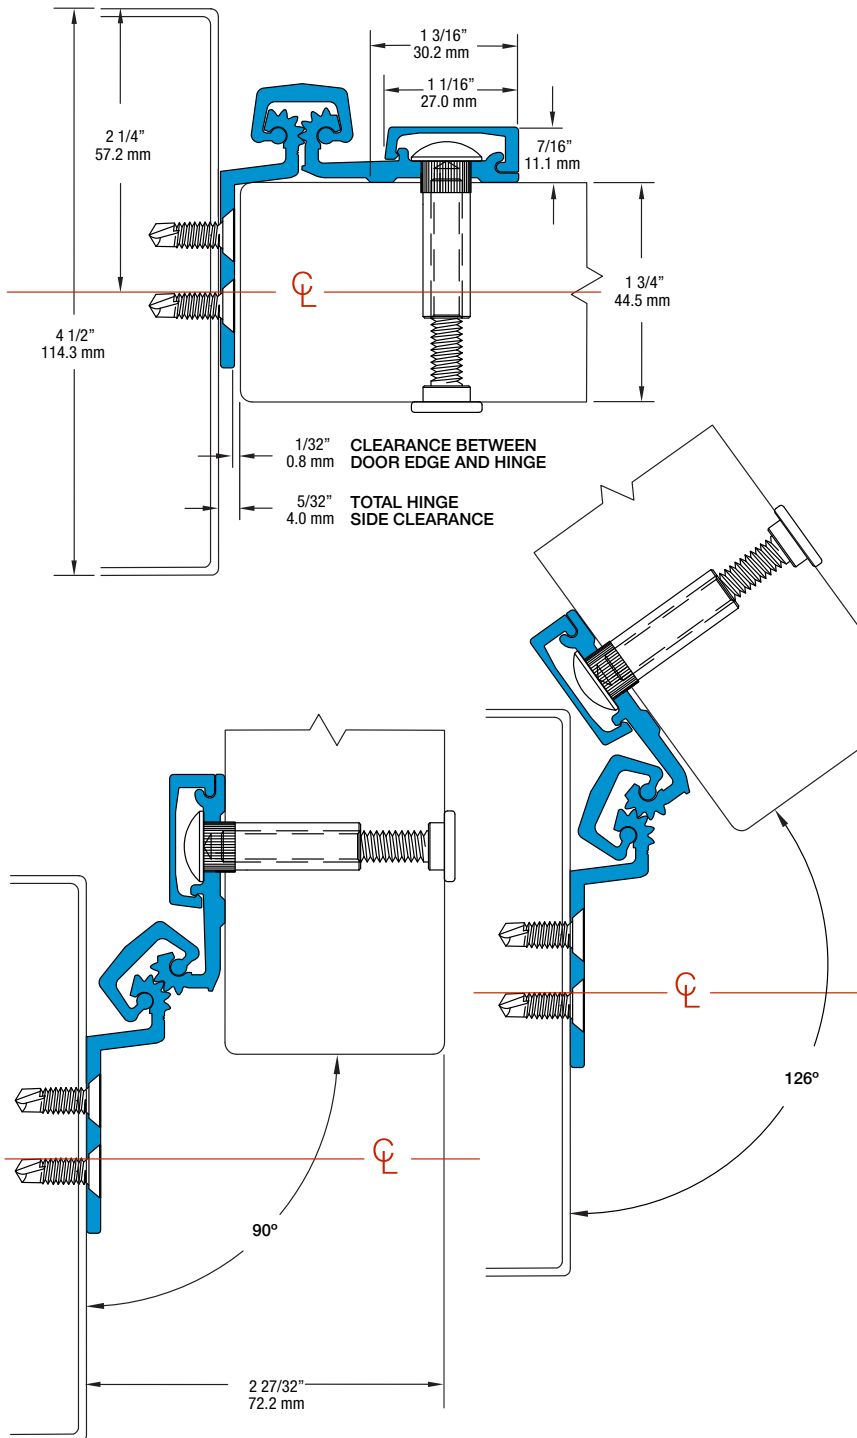

SL77 95" HD

All dimensions are measured in inches and [millimeters] from the top of the door to the centerline of the holes.

Dimensions shown inside boxes are locator screw mounting holes.

SL77 Center Hung Profile

36 fasteners / 36 bearings

FRAME LEAF HOLES

DOOR LEAF HOLES

FRAME LEAF HOLES	DOOR LEAF HOLES
1 1/2 [38.1]	0 [0]
3 1/2 [88.9]	1 1/2 [38.1]
5 1/2 [139.7]	3 [76.2]
10 [254.0]	7 1/2 [190.5]
20 [508.0]	17 1/2 [444.5]
30 [762.0]	22 1/2 [571.5]
40 [1016.0]	27 1/2 [698.5]
47 1/2 [1206.5]	37 1/2 [952.5]
55 [1397.0]	47 1/2 [1206.5]
65 [1651.0]	57 1/2 [1460.5]
75 [1905.0]	67 1/2 [1714.5]
85 [2159.0]	72 1/2 [1587.5]
89 1/2 [2273.3]	77 1/2 [1968.5]
91 1/2 [2324.1]	87 1/2 [2222.5]
93 1/2 [2374.9]	92 [2336.8]
	93 1/2 [2374.9]
	95 [2413.0]