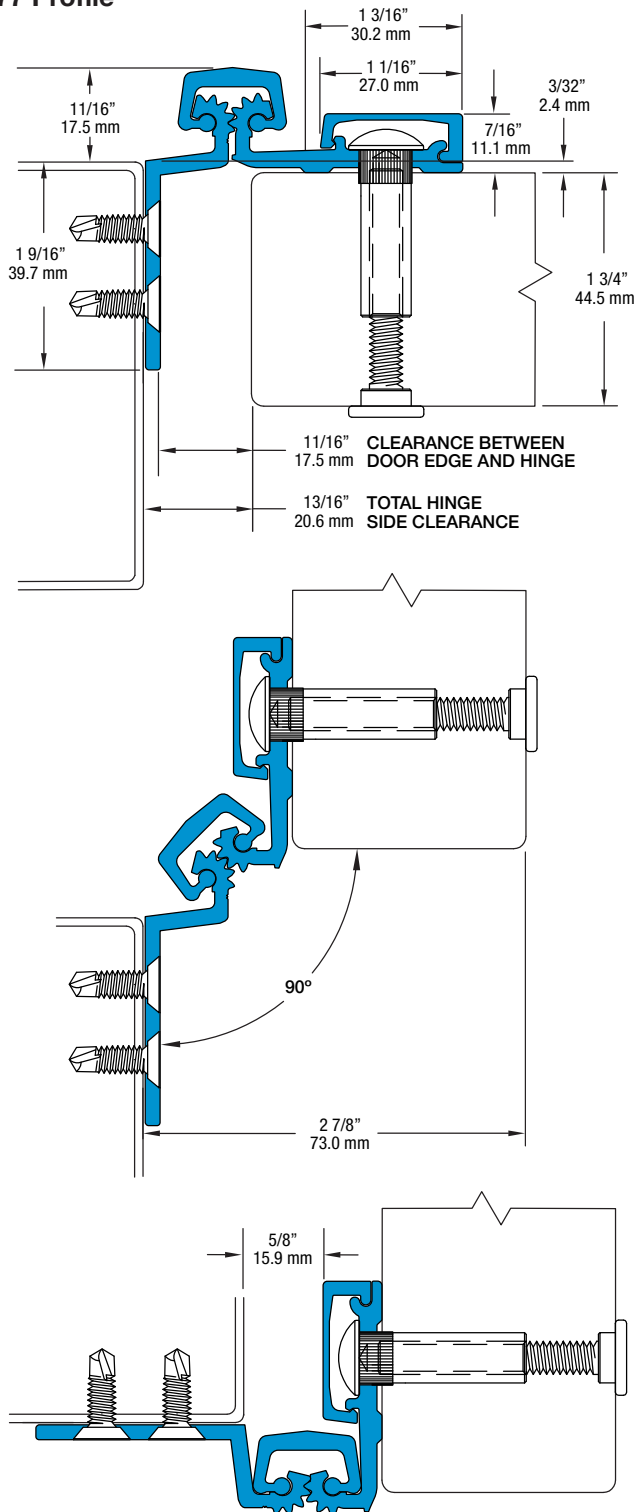

SL77 95" HD

All dimensions are measured in inches and [millimeters] from the top of the door to the centerline of the holes.

Dimensions shown inside boxes are locator screw mounting holes.

SL77 Profile

36 fasteners / 36 bearings
FRAME LEAF HOLES
DOOR LEAF HOLES

| FRAME LEAF HOLES | DOOR LEAF HOLES |
|------------------|-----------------|
| 1 1/2 [38.1] | 0 [.0] |
| 3 1/2 [88.9] | 1 1/2 [38.1] |
| 5 1/2 [139.7] | 3 [76.2] |
| 10 [254.0] | 7 1/2 [190.5] |
| 20 [508.0] | 17 1/2 [444.5] |
| 30 [762.0] | 22 1/2 [571.5] |
| 40 [1016.0] | 27 1/2 [698.5] |
| 47 1/2 [1206.5] | 37 1/2 [952.5] |
| 55 [1397.0] | 47 1/2 [1206.5] |
| 65 [1651.0] | 57 1/2 [1460.5] |
| 75 [1905.0] | 67 1/2 [1714.5] |
| 85 [2159.0] | 72 1/2 [1587.5] |
| 89 1/2 [2273.3] | 77 1/2 [1968.5] |
| 91 1/2 [2324.1] | 87 1/2 [2222.5] |
| 93 1/2 [2374.9] | 92 [2336.8] |
| | 93 1/2 [2374.9] |
| | 95 [2413.0] |