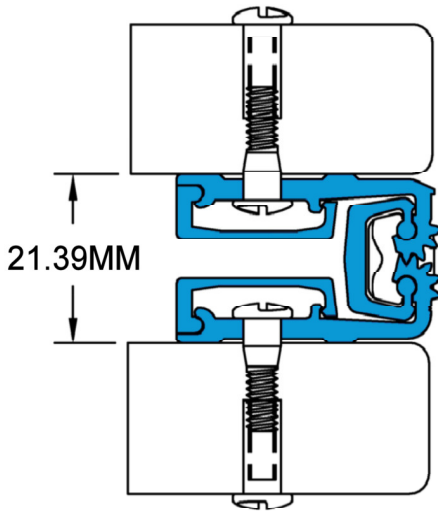

SL60/SL62
DOOR AND FRAME MOUNT FLUSH

SL60
180°
MAXIMUM
OPENING

SL60/SL62

SL62
120°
MAXIMUM
OPENING