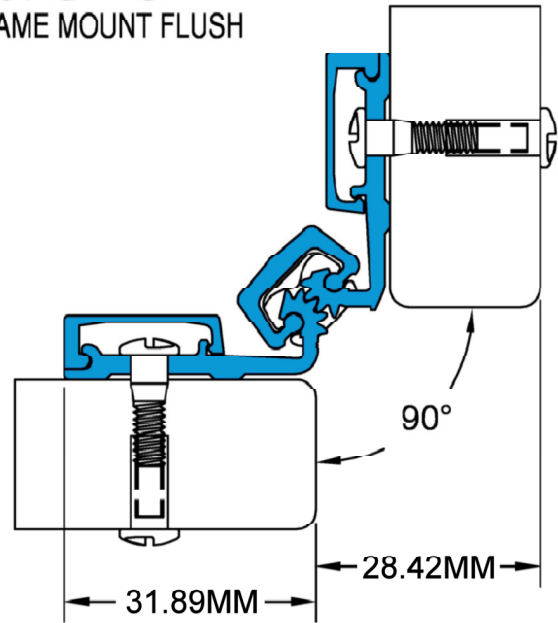

SL60/SL62
DOOR AND FRAME MOUNT FLUSH

SL60
180°
MAXIMUM
OPENING

SL60/SL62

SL62
120°
MAXIMUM
OPENING