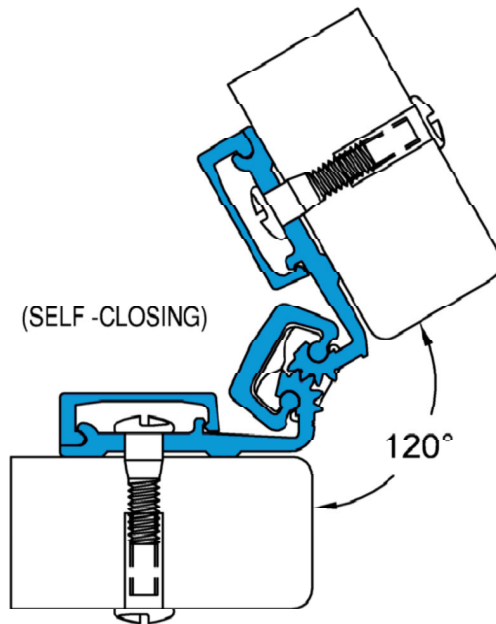

SL60/SL62
DOOR AND FRAME MOUNT FLUSH

SL60
180°
MAXIMUM
OPENING

SL60/SL62

SL62
120°
MAXIMUM
OPENING