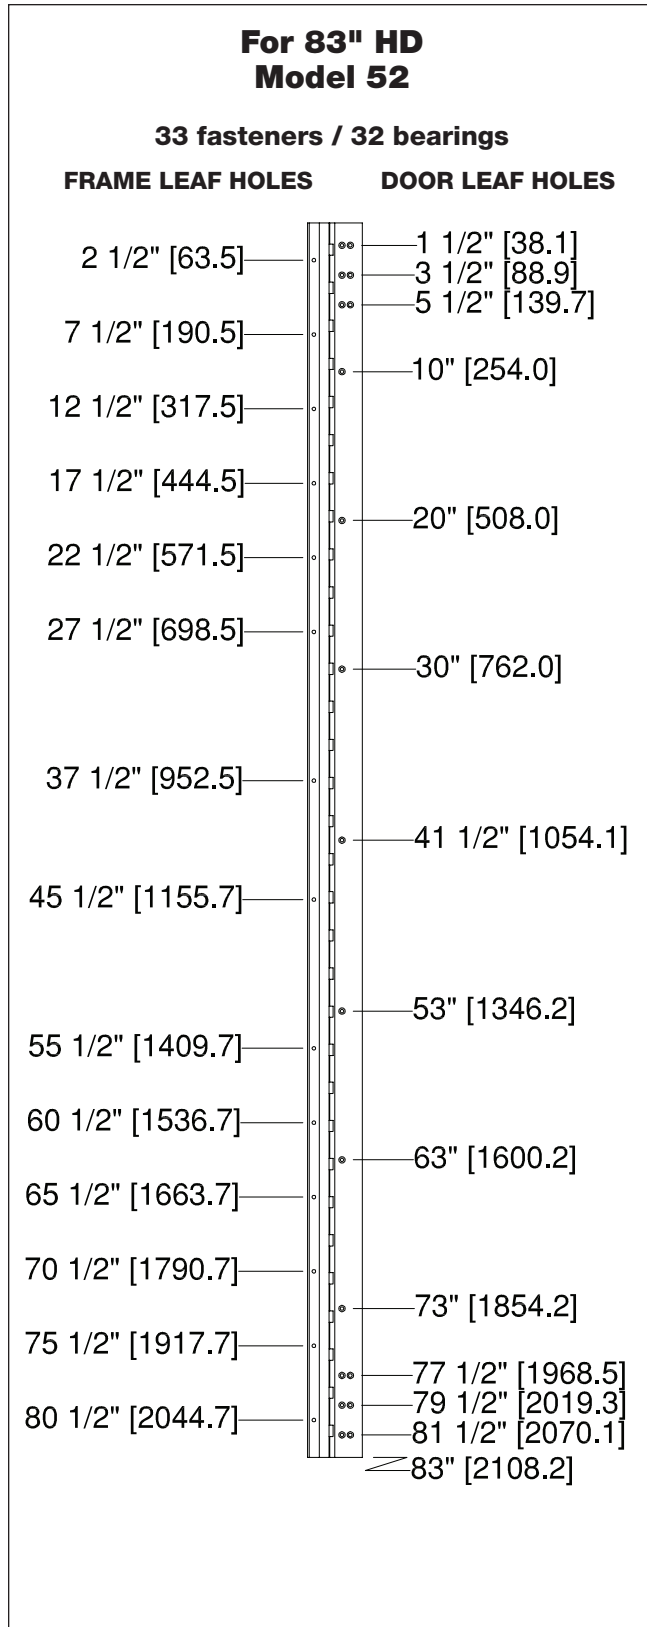

# Half Mortise Geared Hinges

■ All dimensions are measured in inches and [millimeters] from the top of the door to the centerline of the holes.