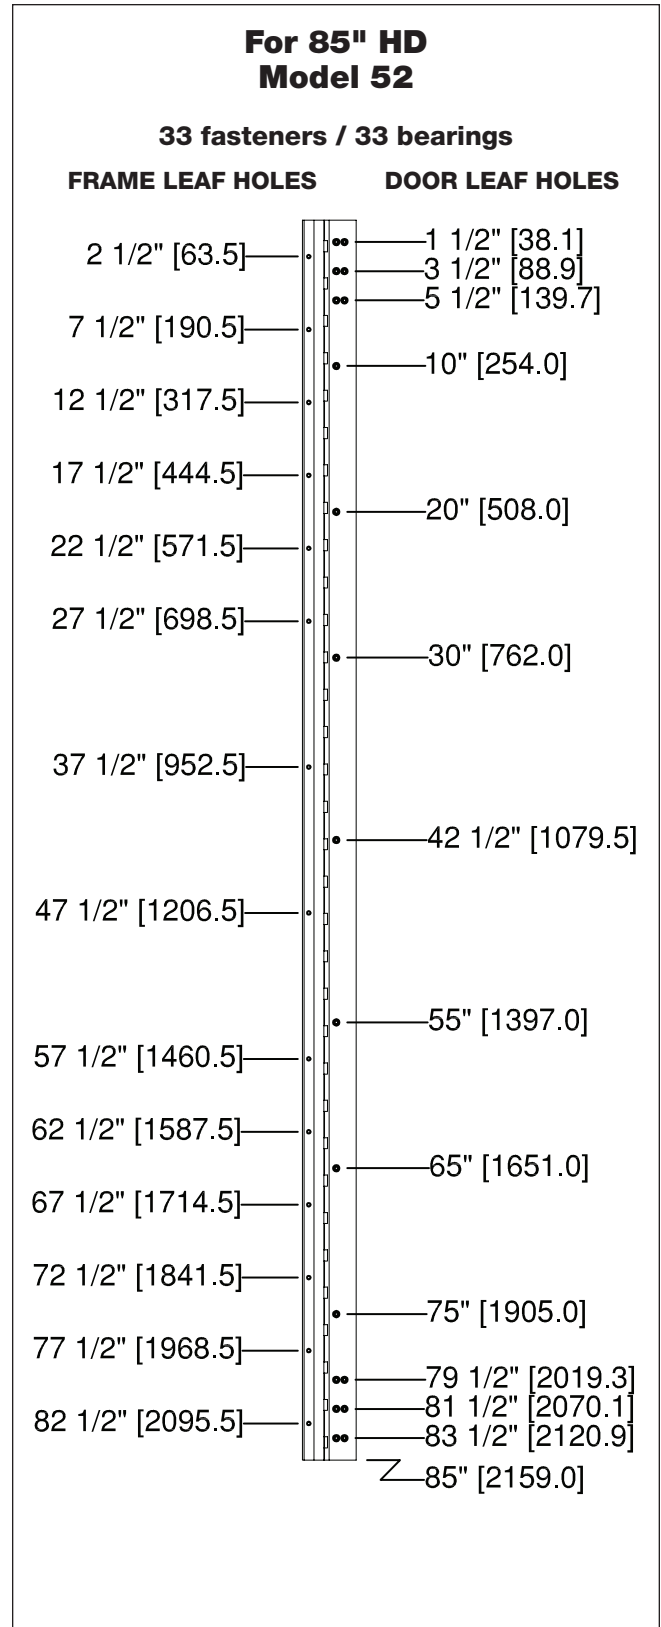

# Half Mortise Geared Hinges

■ All dimensions are measured in inches and [millimeters] from the top of the door to the centerline of the holes.