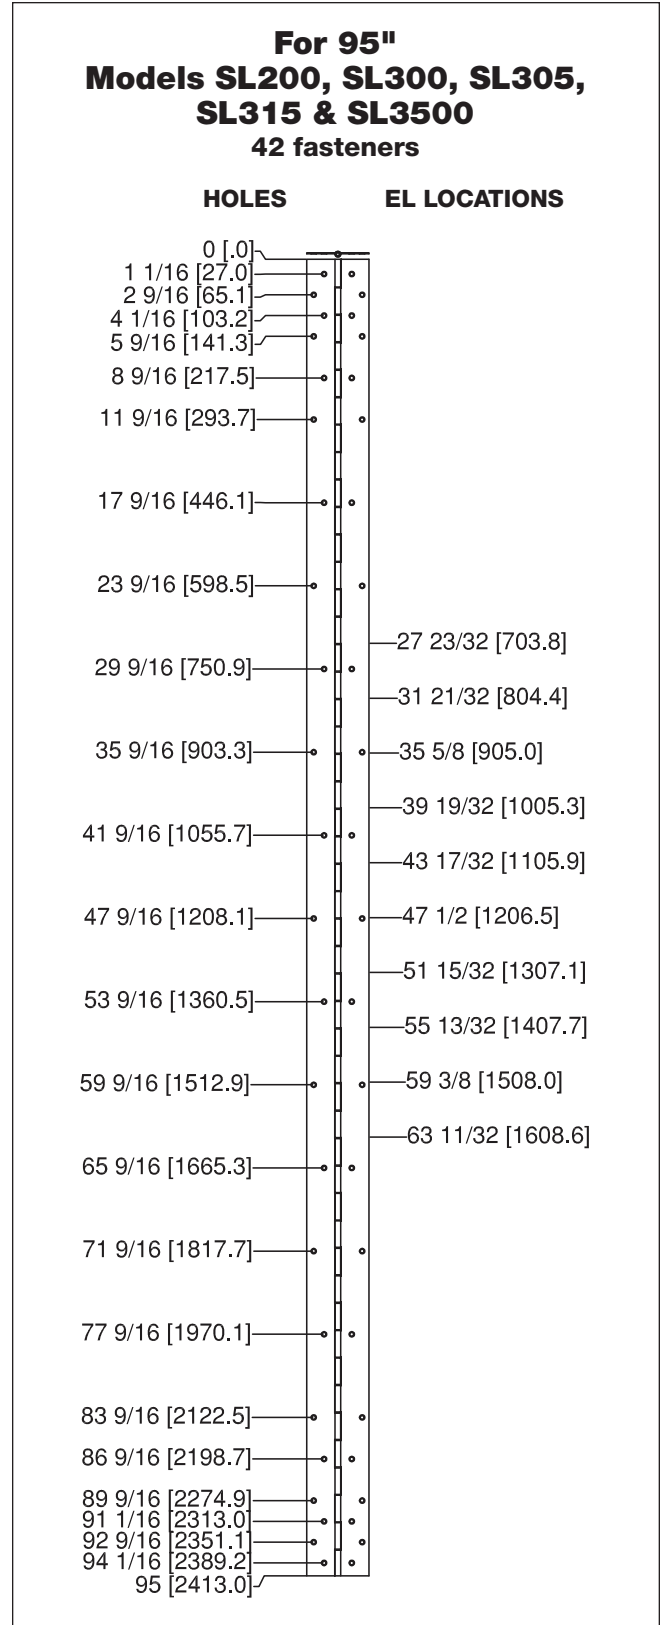

- All dimensions are measured in inches and [millimeters] from the top of the door to the centerline of the holes.
- Choose location for EL prep from locations dimensioned.

## Concealed Pin & Barrel Hinges

- All dimensions are measured in inches and [millimeters] from the top of the door to the centerline of the holes.
- Choose location for EL prep from locations dimensioned.