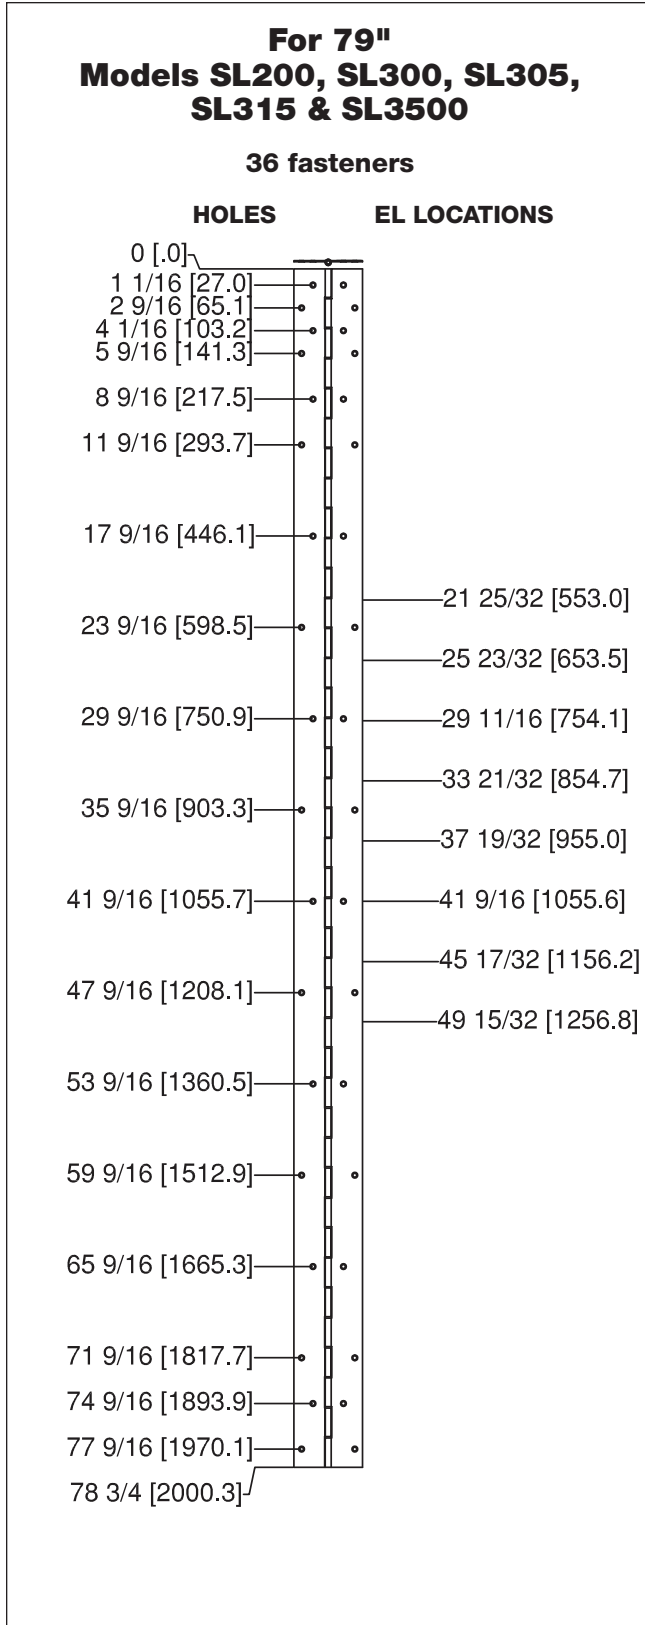

- All dimensions are measured in inches and [millimeters] from the top of the door to the centerline of the holes.
- Choose location for EL prep from locations dimensioned.

## Concealed Pin & Barrel Hinges

- All dimensions are measured in inches and [millimeters] from the top of the door to the centerline of the holes.
- Choose location for EL prep from locations dimensioned.