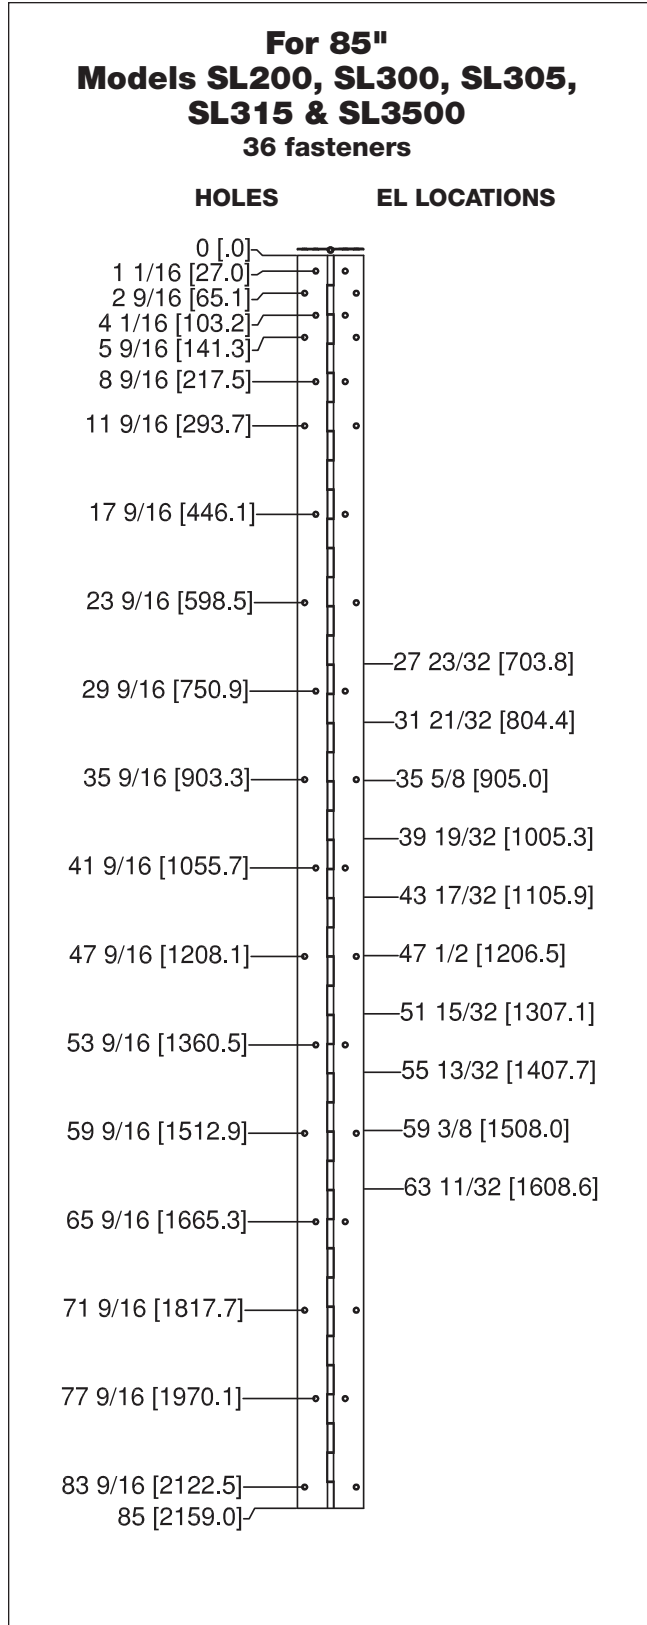

- All dimensions are measured in inches and [millimeters] from the top of the door to the centerline of the holes.
- Choose location for EL prep from locations dimensioned.

## Concealed Pin & Barrel Hinges

- All dimensions are measured in inches and [millimeters] from the top of the door to the centerline of the holes.
- Choose location for EL prep from locations dimensioned.