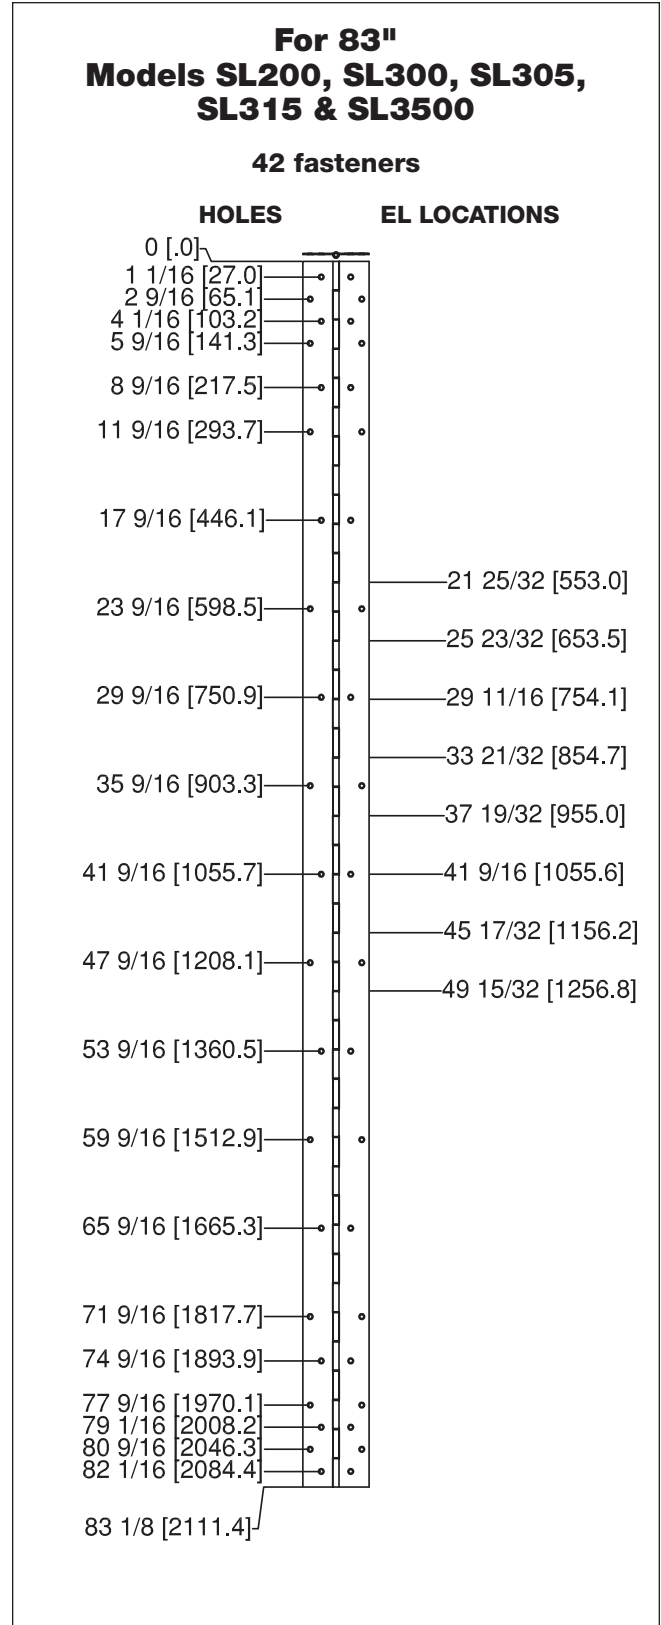

- All dimensions are measured in inches and [millimeters] from the top of the door to the centerline of the holes.
- Choose location for EL prep from locations dimensioned.

## Concealed Pin & Barrel Hinges

- All dimensions are measured in inches and [millimeters] from the top of the door to the centerline of the holes.
- Choose location for EL prep from locations dimensioned.