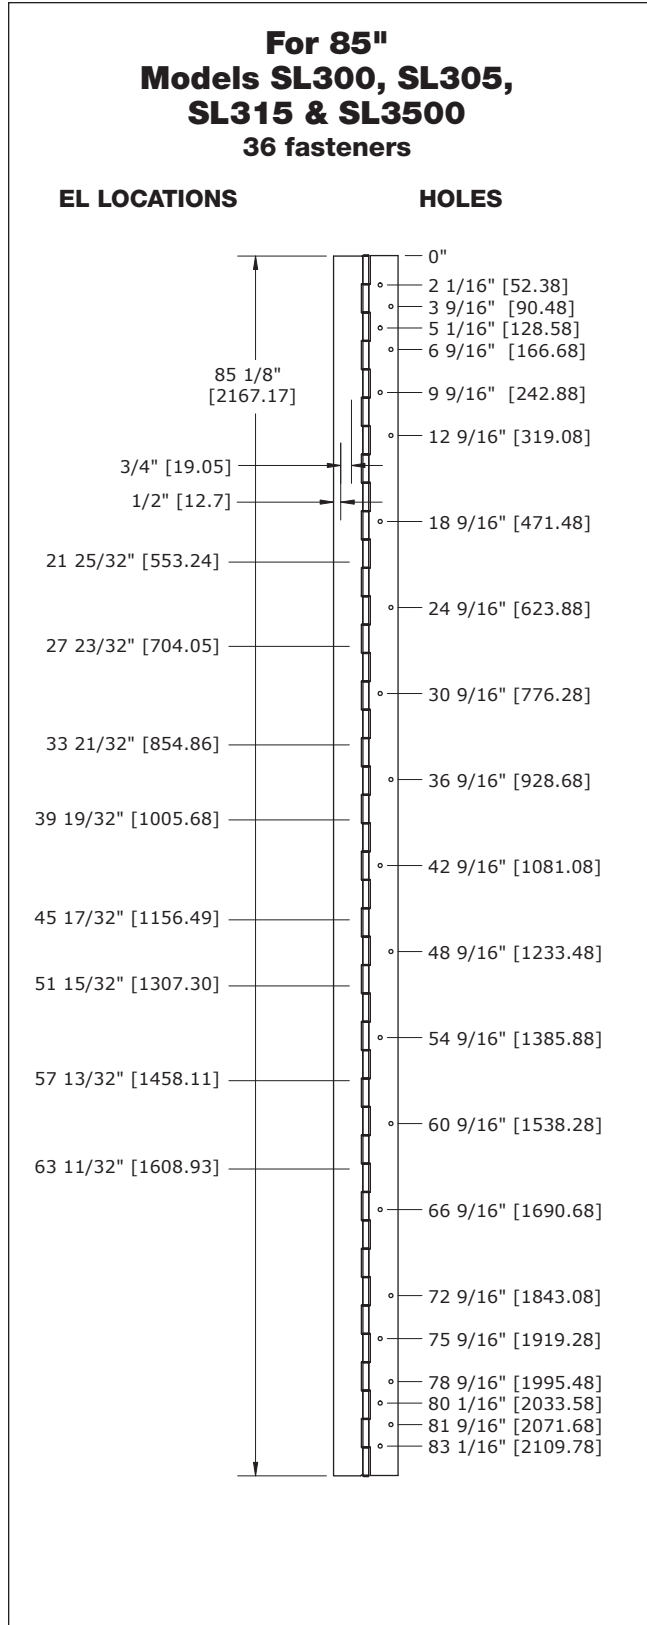

- All dimensions are measured in inches and [millimeters] from the top of the door to the centerline of the holes.
- Choose location for EL prep from locations dimensioned.

TEMPLATES

Concealed Pin & Barrel Hinges

- All dimensions are measured in inches and [millimeters] from the top of the door to the centerline of the holes.
- Choose location for EL prep from locations dimensioned.

- All dimensions are measured in inches and [millimeters] from the top of the door to the centerline of the holes.
- Choose location for EL prep from locations dimensioned.