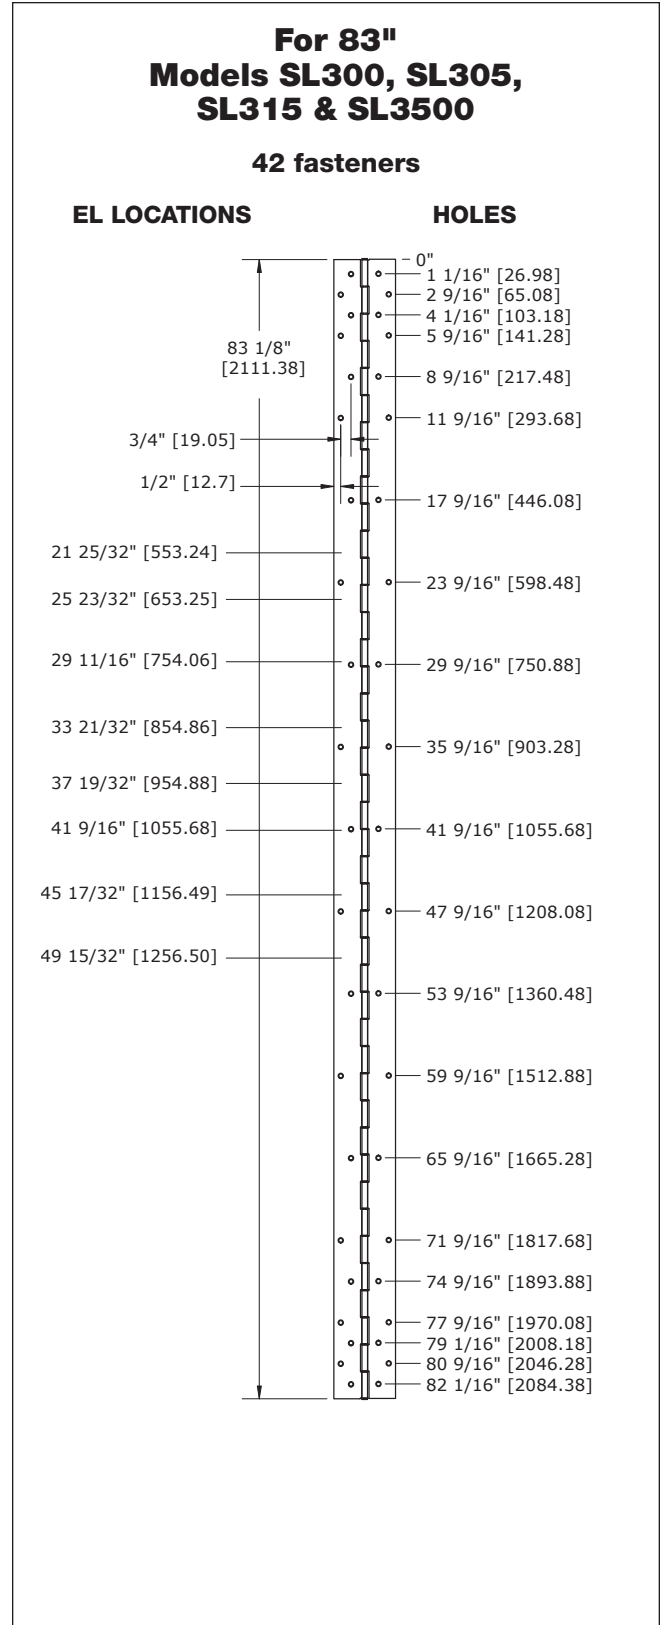

- All dimensions are measured in inches and [millimeters] from the top of the door to the centerline of the holes.
- Choose location for EL prep from locations dimensioned.

TEMPLATES

Concealed Pin & Barrel Hinges

- All dimensions are measured in inches and [millimeters] from the top of the door to the centerline of the holes.
- Choose location for EL prep from locations dimensioned.

- All dimensions are measured in inches and [millimeters] from the top of the door to the centerline of the holes.
- Choose location for EL prep from locations dimensioned.