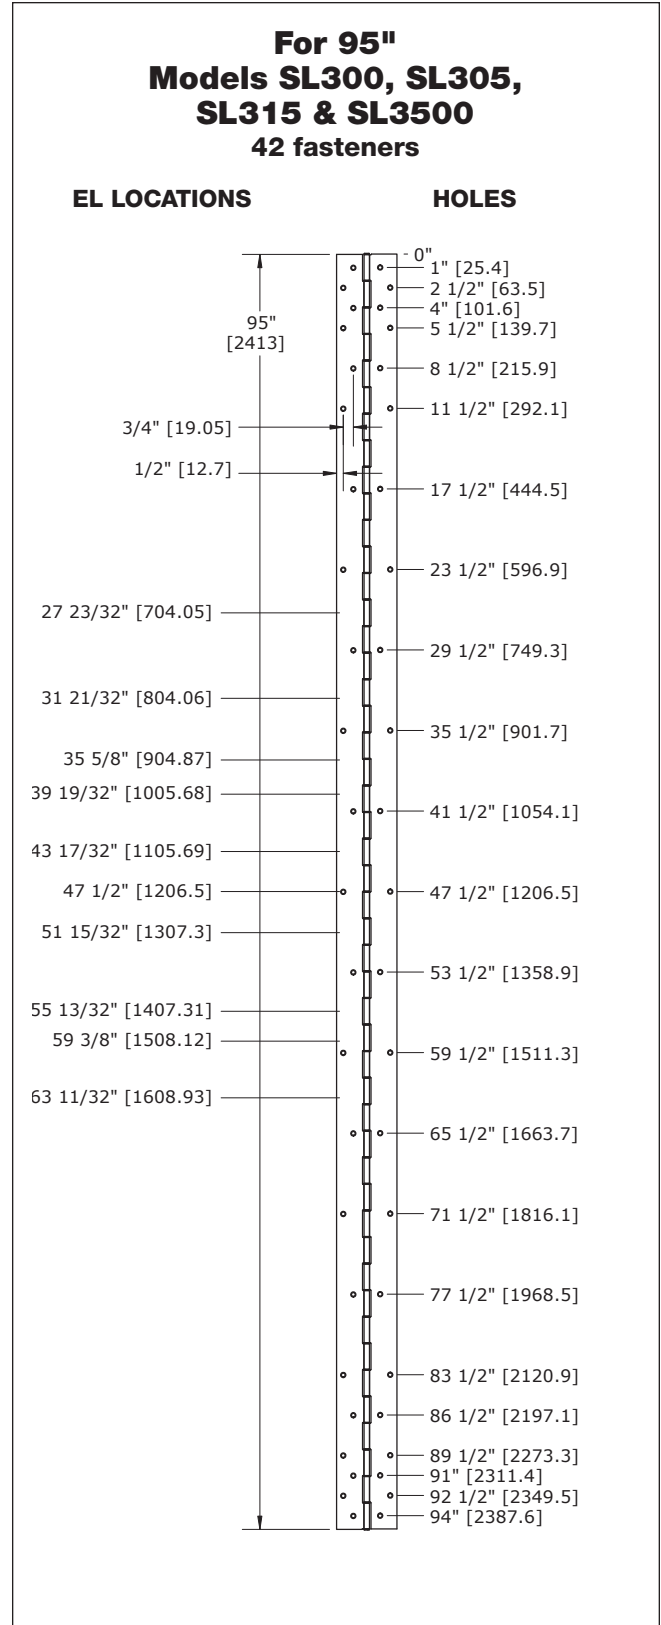

- All dimensions are measured in inches and [millimeters] from the top of the door to the centerline of the holes.
- Choose location for EL prep from locations dimensioned.

TEMPLATES

Concealed Pin & Barrel Hinges

- All dimensions are measured in inches and [millimeters] from the top of the door to the centerline of the holes.
- Choose location for EL prep from locations dimensioned.

- All dimensions are measured in inches and [millimeters] from the top of the door to the centerline of the holes.
- Choose location for EL prep from locations dimensioned.