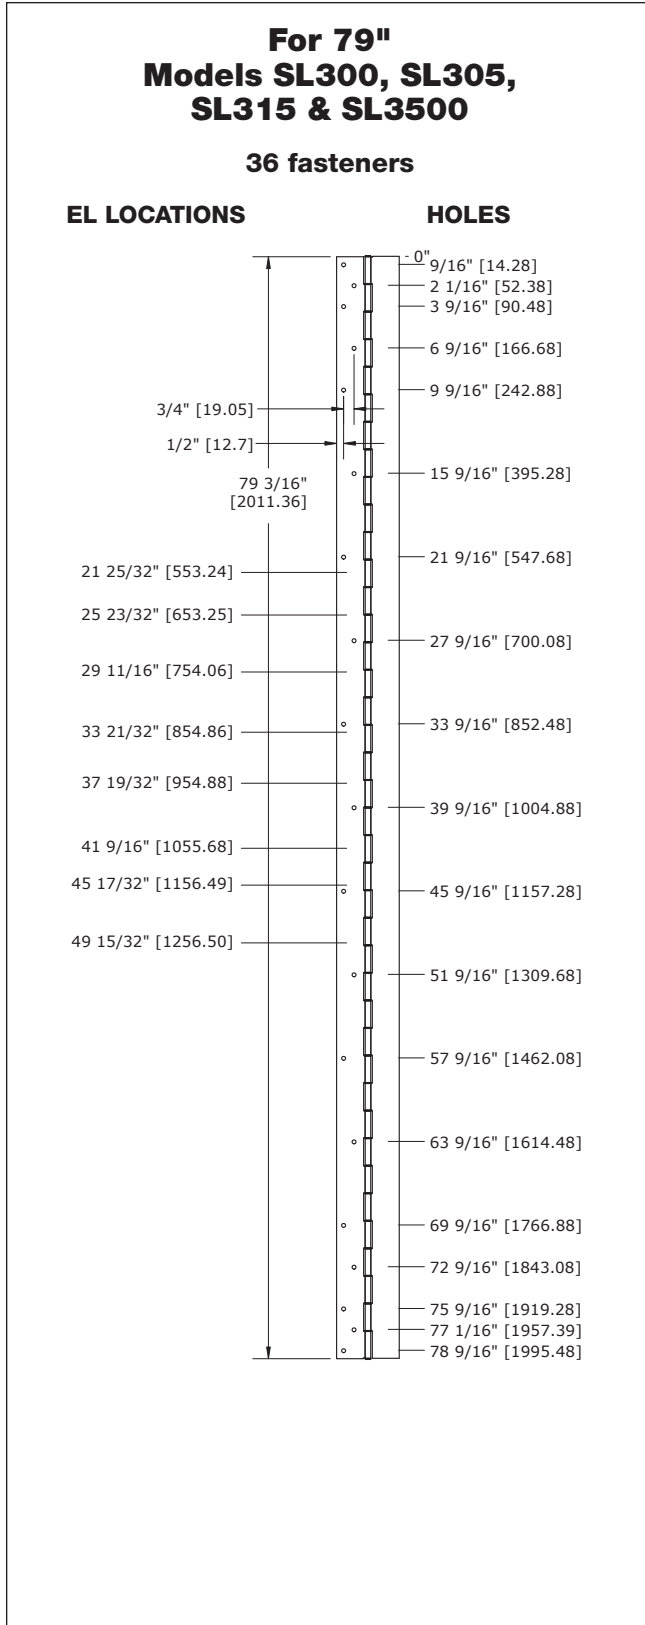

- All dimensions are measured in inches and [millimeters] from the top of the door to the centerline of the holes.
- Choose location for EL prep from locations dimensioned.

TEMPLATES

Concealed Pin & Barrel Hinges

- All dimensions are measured in inches and [millimeters] from the top of the door to the centerline of the holes.
- Choose location for EL prep from locations dimensioned.

- All dimensions are measured in inches and [millimeters] from the top of the door to the centerline of the holes.
- Choose location for EL prep from locations dimensioned.