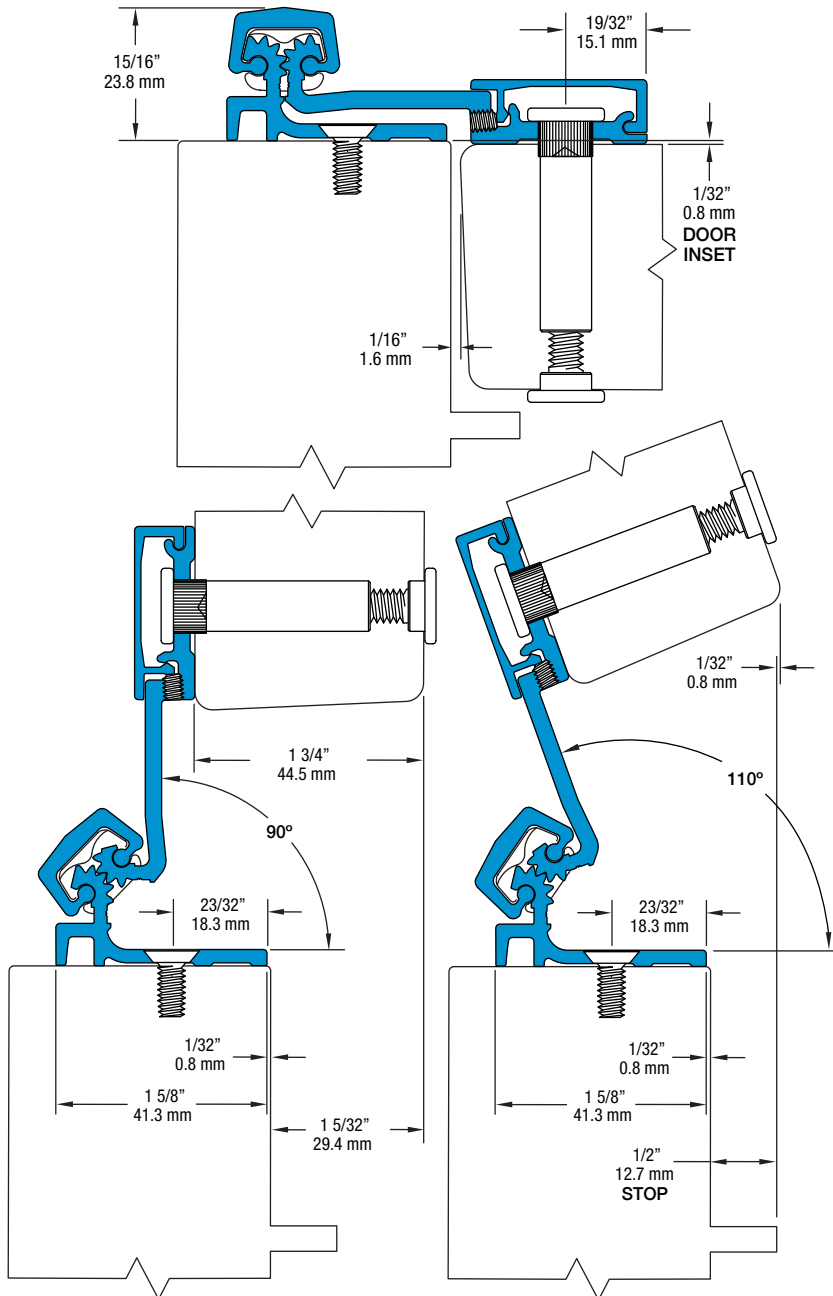

SL21 120" HD600

All dimensions are measured in inches and [millimeters] from the top of the door to the centerline of the holes.

Dimensions shown inside boxes are frame facing mounting screw holes.

SL21 Profile

32 fasteners / 47 bearings
HOLE LOCATIONS
