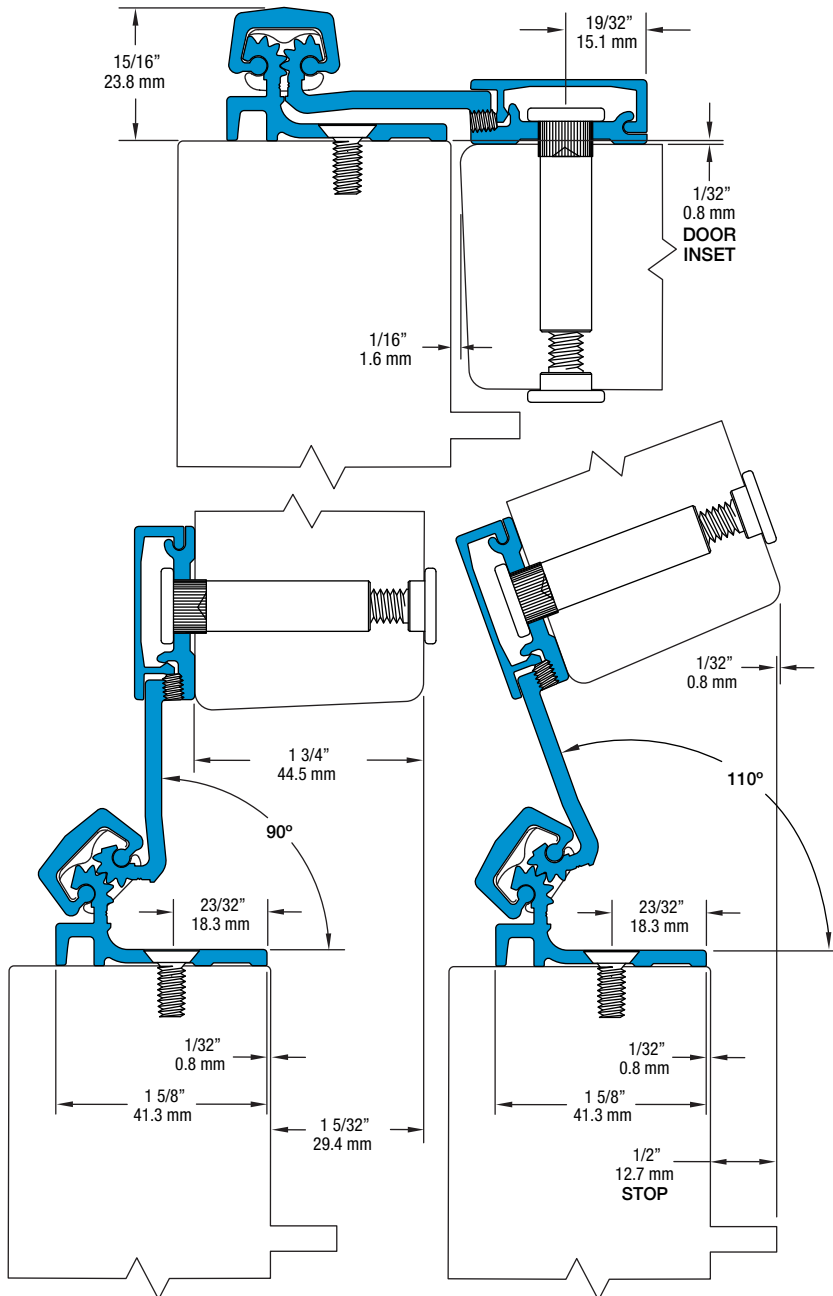

**SL21 120" HD**

All dimensions are measured in inches and [millimeters] from the top of the door to the centerline of the holes.

Dimensions shown inside boxes   are frame facing mounting screw holes.

**SL21 Profile**

**32 fasteners / 47 bearings**
**HOLE LOCATIONS**
