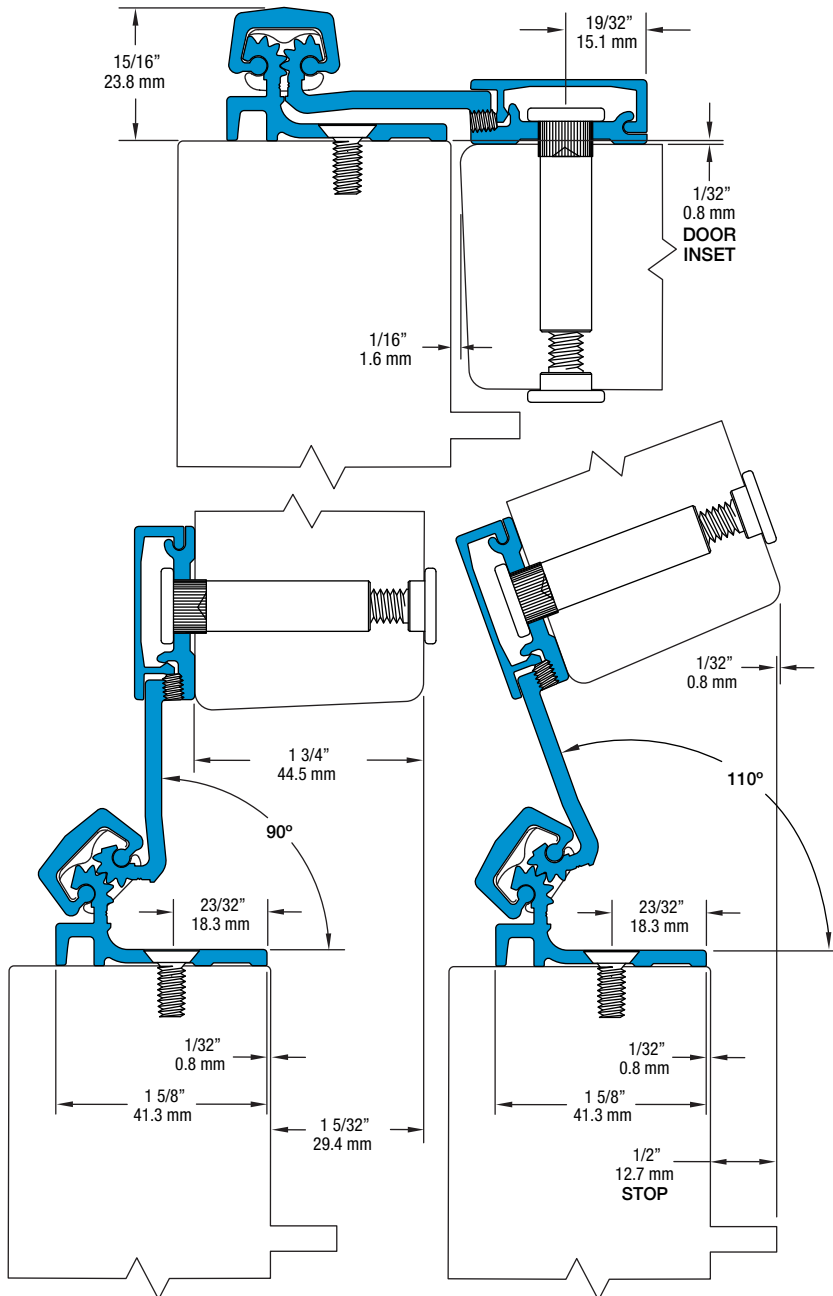

SL21 83" HD600

All dimensions are measured in inches and [millimeters] from the top of the door to the centerline of the holes.

Dimensions shown inside boxes are frame facing mounting screw holes.

SL21 Profile

24 fasteners / 32 bearings
HOLE LOCATIONS
