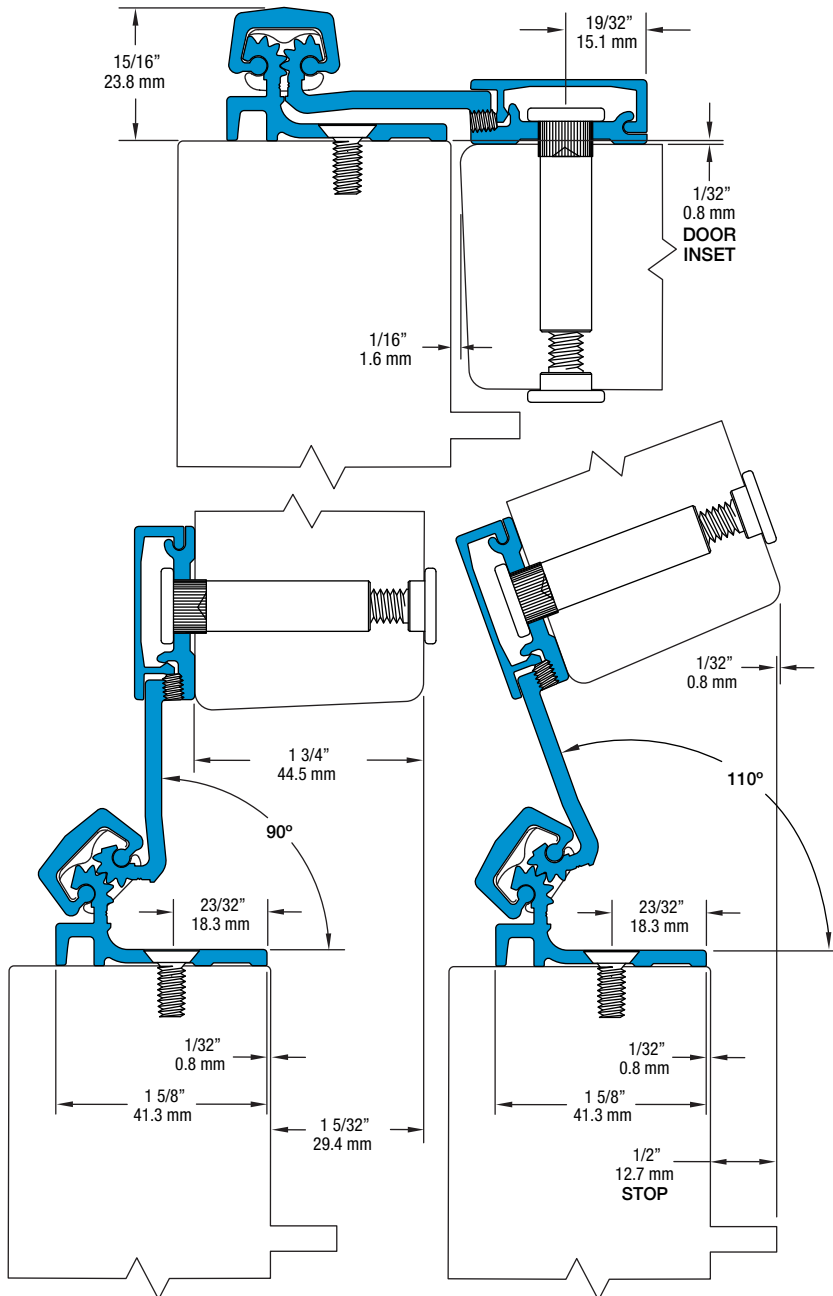

SL21 83" SD

All dimensions are measured in inches and [millimeters] from the top of the door to the centerline of the holes.

Dimensions shown inside boxes are frame facing mounting screw holes.

SL21 Profile

24 fasteners / 16 bearings
HOLE LOCATIONS
