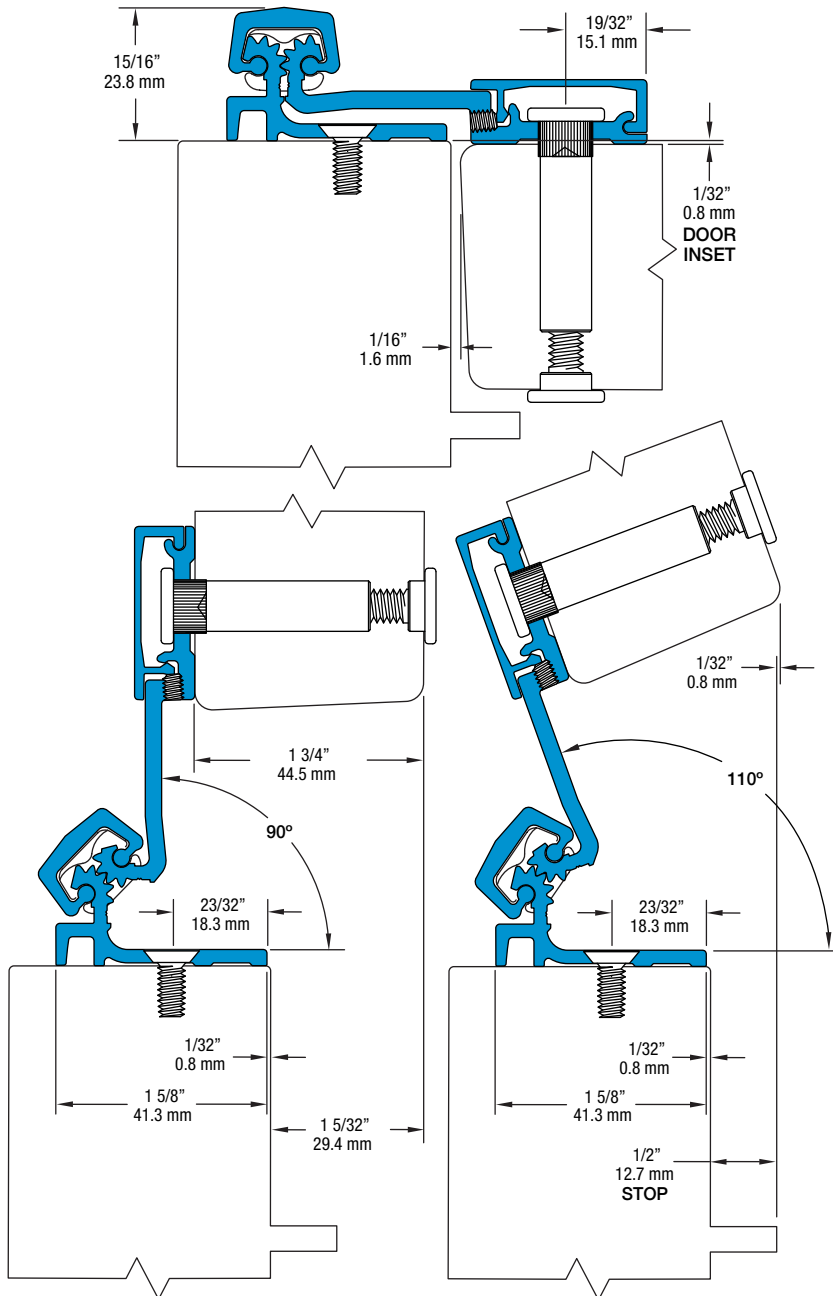

**SL21 95" SD**

All dimensions are measured in inches and [millimeters] from the top of the door to the centerline of the holes.

Dimensions shown inside boxes   are frame facing mounting screw holes.

**SL21 Profile**

**26 fasteners / 18 bearings**
**HOLE LOCATIONS**
