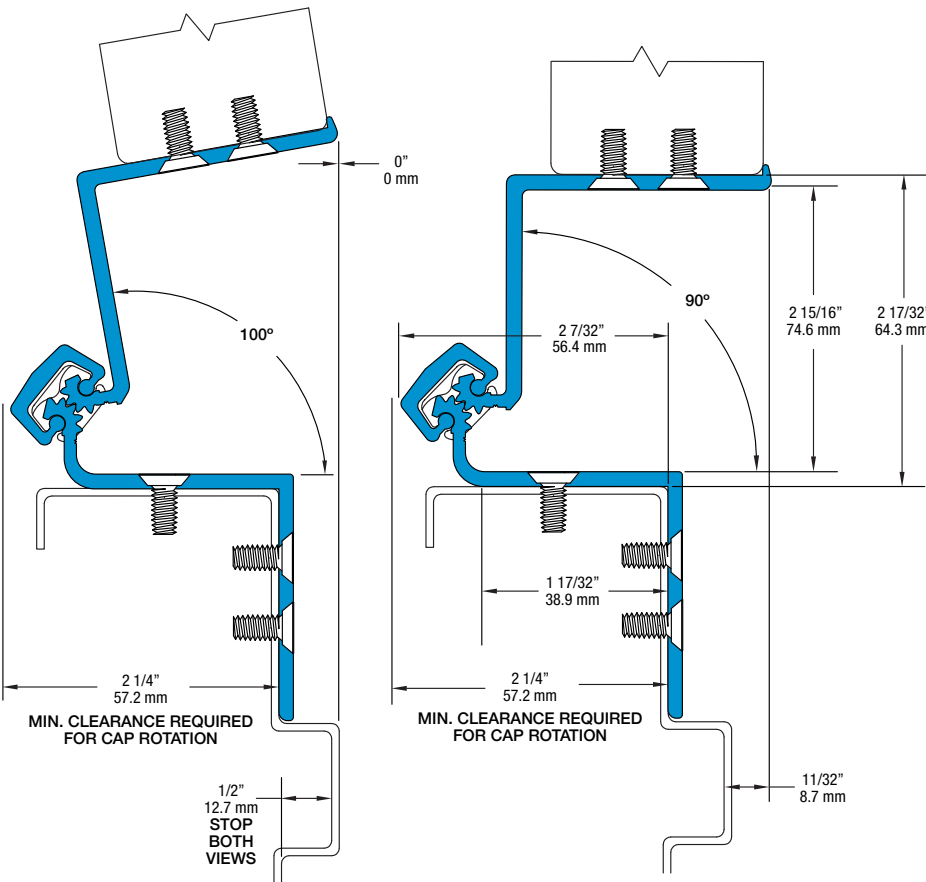

## SL41 120" LL

All dimensions are measured in inches and [millimeters] from the top of the door to the centerline of the holes.

Dimensions shown inside boxes are frame facing mounting screw holes.

### SL41 Profile

74 fasteners / 47 bearings

**HOLES**                      **FRAME FACE HOLES**