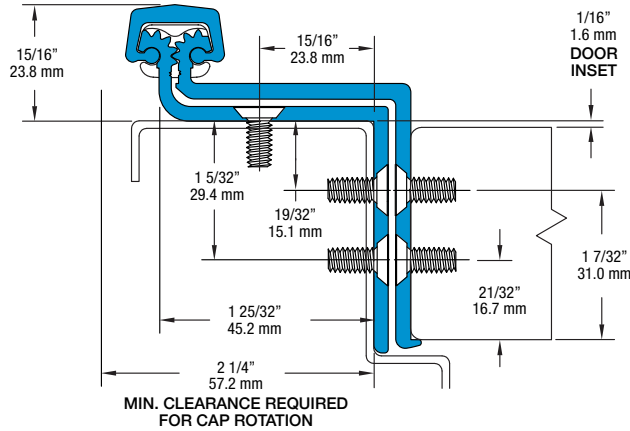

## SL41 120" LL

All dimensions are measured in inches and [millimeters] from the top of the door to the centerline of the holes.

Dimensions shown inside boxes are frame facing mounting screw holes.

### SL41 Profile

74 fasteners / 47 bearings

**HOLES**                      **FRAME FACE HOLES**