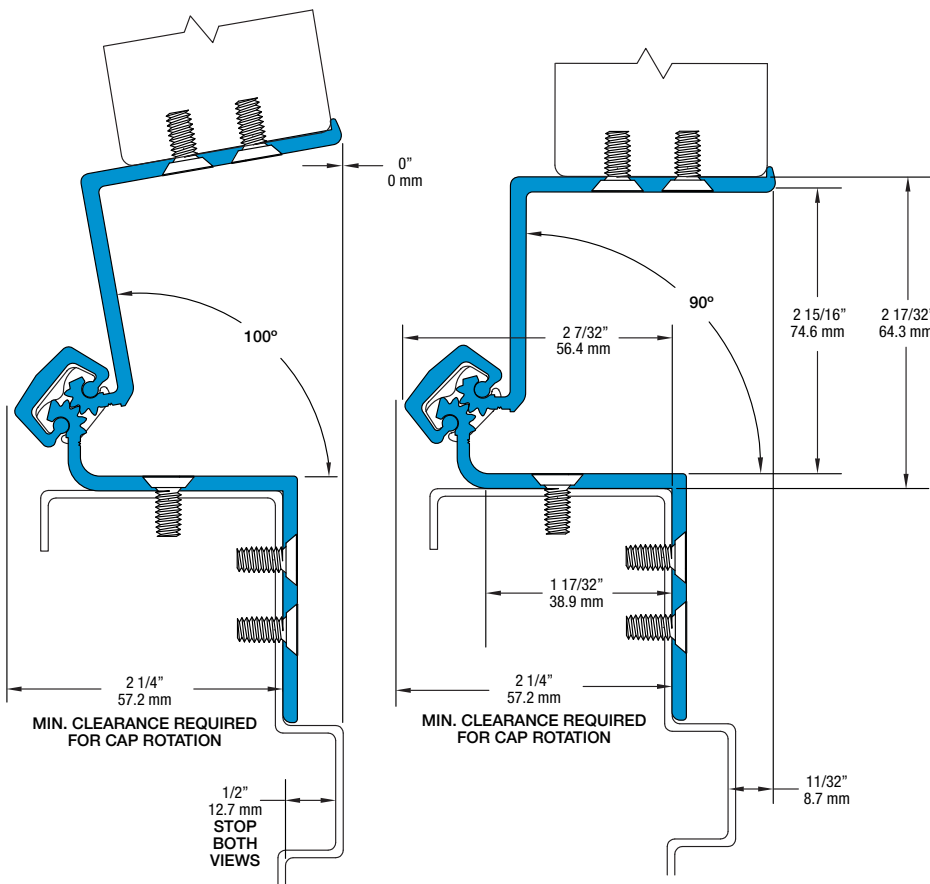

SL41 83" LL

All dimensions are measured in inches and [millimeters] from the top of the door to the centerline of the holes.

Dimensions shown inside boxes are frame facing mounting screw holes.

SL41 Profile

58 fasteners / 32 bearings
