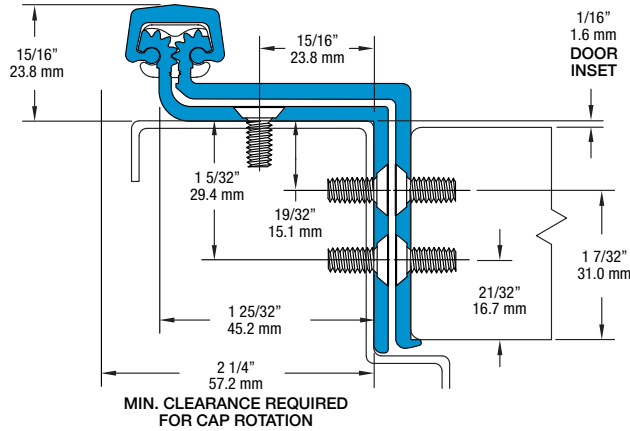

SL41 83" LL

All dimensions are measured in inches and [millimeters] from the top of the door to the centerline of the holes.

Dimensions shown inside boxes are frame facing mounting screw holes.

SL41 Profile

58 fasteners / 32 bearings
